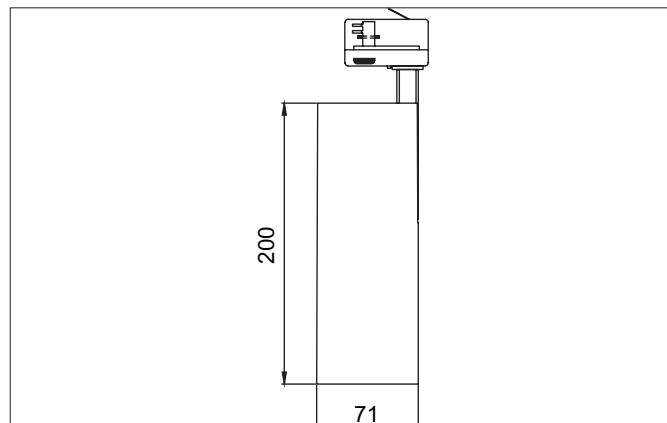

**MINI LED track spotlight**

Article no. 88393174

Light.  
For Generations.**Tender**

LED track spotlight, Round. Luminaire diameter 71.0 mm, Height 200.0 mm, Weight 0.839 kg, with rotationssymmetrical, deep, wide distributed light intensity. Luminous flux 2.880 lm, Power 1 x 23 W, Light colour neutral white, Correlated color temperature (CCT) 4.000 K, Colour rendering index CRI > 90, Housing material: Aluminium, Colour: White structure, Permissible ambient temperature (ta): -20 °C - +25 °C, Protection class (EN 61140): I, Degree of protection (DIN EN 60529): IP20, .With electronic driver, on/off switchable.

Article data	
Article no.	88393174
GTIN	4251433942764
Series name	MINI
Short description	LED track spotlight
Material	Aluminium
Colour	White
Type of surface	Structure
Shape	Round
Outer diameter	71 mm
Length	200 mm
Width	71 mm
Height	200 mm
Scope of delivery	incl. driver, switchable
Weight	0.839 kg

**MINI LED track spotlight**

Article no. 88393174

Light.  
For Generations.

Lighting technology	
Colour temperature	4.000 K
Light colour	White
Luminous flux	2,880 lm
System efficiency	125 lm/W
Colour rendering	CRI > 90
Reflector	High-gloss
Beam angle	36°
Light sharing	Symmetric
Adjustable color temperature	No

Packing data	
Gross weight	0.968 kg
Length of packaging	295 mm
Packaging width	120 mm
Packaging height	170 mm
Disposal at end of life	This product must not be disposed of with household waste. You are obliged, to dispose of such electrical waste separately. By disposing of electrical waste and other old or defective electronics separately, you support recycling or other forms of re-use. In that way you help to take care and to avoid that harmful substances get into the environment.