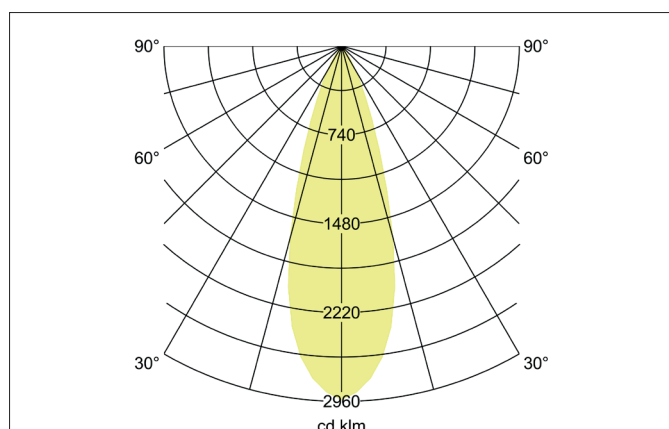

**MINI LED track spotlight**

Article no. 88393174

Light.  
For Generations.**Tender**

LED track spotlight, Round. Luminaire diameter 71.0 mm, Height 200.0 mm, Weight 0.839 kg, with rotationssymmetrical, deep, wide distributed light intensity. Luminous flux 2.880 lm, Power 1 x 23 W, Light colour neutral white, Correlated color temperature (CCT) 4.000 K, Colour rendering index CRI > 90, Housing material: Aluminium, Colour: White structure, Permissible ambient temperature (ta): -20 °C - +25 °C, Protection class (EN 61140): I, Degree of protection (DIN EN 60529): IP20, .With electronic driver, on/off switchable.

Article data	
Article no.	88393174
GTIN	4251433942764
Series name	MINI
Short description	LED track spotlight
Material	Aluminium
Colour	White
Type of surface	Structure
Shape	Round
Outer diameter	71 mm
Length	200 mm
Width	71 mm
Height	200 mm
Scope of delivery	incl. driver, switchable
Weight	0.839 kg

**MINI LED track spotlight**

Article no. 88393174

Light.  
For Generations.

Lighting technology	
Colour temperature	4.000 K
Light colour	White
Luminous flux	2,880 lm
System efficiency	125 lm/W
Colour rendering	CRI > 90
Reflector	High-gloss
Beam angle	36°
Light sharing	Symmetric
Adjustable color temperature	No