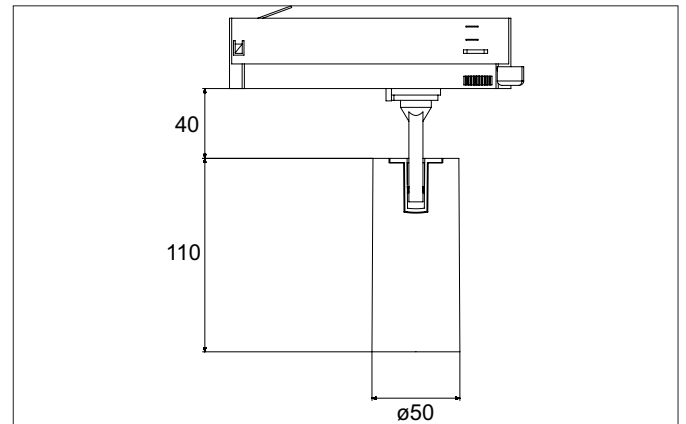

TRAXX MINI LED track spotlight, on/off switchable

Article no. 88704175

Light.
For Generations.**Tender**

LED track spotlight, on/off switchable, Round. Luminaire diameter 50.0 mm, Weight 0.378 kg, with rotationssymmetrical, deep, wide distributed light intensity. Luminous flux 1.740 lm, Power 1 x 14,5 W, Light colour neutral white, Correlated color temperature (CCT) 3.500 K, Colour rendering index CRI > 90, Rated life time L80/B50 at 25 °C: 50.000 h, Housing material: Aluminium / Glass / Plastic, Colour: White structure, Permissible ambient temperature (ta): -20 °C - +25 °C, Protection class (EN 61140): II, Degree of protection (DIN EN 60529): IP20, .With electronic driver, on/off switchable.

Article data	
Article no.	88704175
GTIN	4251433977223
Series name	TRAXX MINI
Short description	LED track spotlight, on/off switchable
Material	Aluminium / Glass / Plastic
Colour	White
Type of surface	Structure
Shape	Round
Outer diameter	50 mm
Weight	0.378 kg

TRAXX MINI LED track spotlight, on/off switchable

Article no. 88704175

Light.
For Generations.

Lighting technology	
Colour temperature	3.500 K
Light colour	White
Luminous flux	1,740 lm
System efficiency	120 lm/W
Colour rendering	CRI > 90
Reflector	High-gloss
Beam angle	40°
Light sharing	Symmetric
Adjustable color temperature	No

Packing data	
Gross weight	0.455 kg
Length of packaging	170 mm
Packaging width	170 mm
Packaging height	110 mm
Disposal at end of life	This product must not be disposed of with household waste. You are obliged, to dispose of such electrical waste separately. By disposing of electrical waste and other old or defective electronics separately, you support recycling or other forms of re-use. In that way you help to take care and to avoid that harmful substances get into the environment.