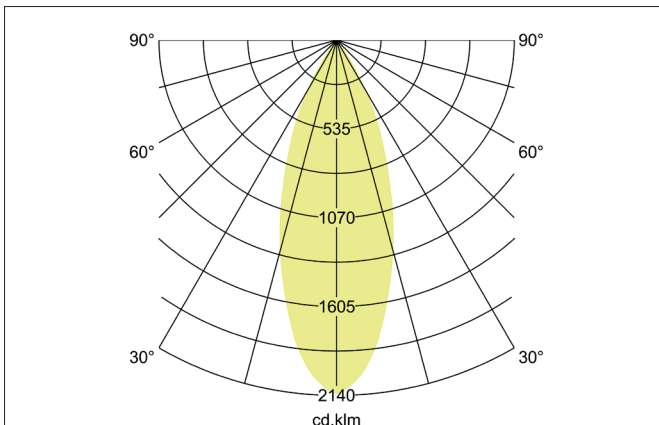

TRAXX MINI LED track spotlight, on/off switchable

Article no. 88704175

Light.
For Generations.**Tender**

LED track spotlight, on/off switchable, Round. Luminaire diameter 50.0 mm, Weight 0.378 kg, with rotationssymmetrical, deep, wide distributed light intensity. Luminous flux 1.740 lm, Power 1 x 14,5 W, Light colour neutral white, Correlated color temperature (CCT) 3.500 K, Colour rendering index CRI > 90, Rated life time L80/B50 at 25 °C: 50.000 h, Housing material: Aluminium / Glass / Plastic, Colour: White structure, Permissible ambient temperature (ta): -20 °C - +25 °C, Protection class (EN 61140): II, Degree of protection (DIN EN 60529): IP20, .With electronic driver, on/off switchable.

Article data	
Article no.	88704175
GTIN	4251433977223
Series name	TRAXX MINI
Short description	LED track spotlight, on/off switchable
Material	Aluminium / Glass / Plastic
Colour	White
Type of surface	Structure
Shape	Round
Outer diameter	50 mm
Weight	0.378 kg

TRAXX MINI LED track spotlight, on/off switchable

Article no. 88704175

Light.
For Generations.

Lighting technology	
Colour temperature	3.500 K
Light colour	White
Luminous flux	1,740 lm
System efficiency	120 lm/W
Colour rendering	CRI > 90
Reflector	High-gloss
Beam angle	40°
Light sharing	Symmetric
Adjustable color temperature	No