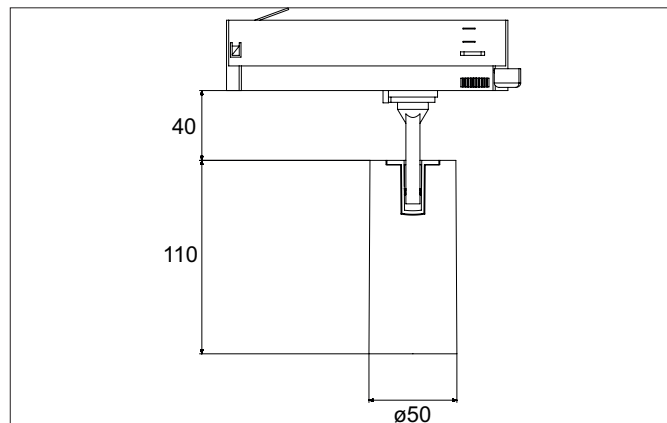

**TRAXX MINI LED track spotlight, on/off switchable**

Article no. 88706174

Light.  
For Generations.**Tender**

LED track spotlight, on/off switchable, Round. Luminaire diameter 50.0 mm, Weight 0.378 kg, with rotationssymmetrical, deep, wide distributed light intensity. Luminous flux 1.782 lm, Power 1 x 14,5 W, Light colour neutral white, Correlated color temperature (CCT) 4.000 K, Colour rendering index CRI > 90, Rated life time L80/B50 at 25 °C: 50.000 h, Housing material: Aluminium / Glass / Plastic, Colour: White structure, Permissible ambient temperature (ta): -20 °C - +25 °C, Protection class (EN 61140): II, Degree of protection (DIN EN 60529): IP20, .With electronic driver, on/off switchable.

Article data	
Article no.	88706174
GTIN	4251433977599
Series name	TRAXX MINI
Short description	LED track spotlight, on/off switchable
Material	Aluminium / Glass / Plastic
Colour	White
Type of surface	Structure
Shape	Round
Outer diameter	50 mm
Weight	0.378 kg

**TRAXX MINI LED track spotlight, on/off switchable**

Article no. 88706174

Light.  
For Generations.

Lighting technology	
Colour temperature	4.000 K
Light colour	White
Luminous flux	1,782 lm
System efficiency	123 lm/W
Colour rendering	CRI > 90
Reflector	High-gloss
Beam angle	60°
Light sharing	Symmetric
Adjustable color temperature	No

Packing data	
Gross weight	0.455 kg
Length of packaging	170 mm
Packaging width	170 mm
Packaging height	110 mm
Disposal at end of life	This product must not be disposed of with household waste. You are obliged, to dispose of such electrical waste separately. By disposing of electrical waste and other old or defective electronics separately, you support recycling or other forms of re-use. In that way you help to take care and to avoid that harmful substances get into the environment.