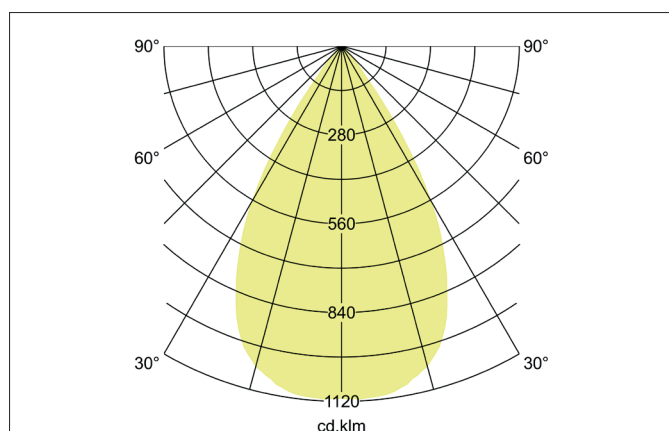

**TRAXX MINI LED track spotlight, on/off switchable**

Article no. 88706174

Light.  
For Generations.**Tender**

LED track spotlight, on/off switchable, Round. Luminaire diameter 50.0 mm, Weight 0.378 kg, with rotationssymmetrical, deep, wide distributed light intensity. Luminous flux 1.782 lm, Power 1 x 14,5 W, Light colour neutral white, Correlated color temperature (CCT) 4.000 K, Colour rendering index CRI > 90, Rated life time L80/B50 at 25 °C: 50.000 h, Housing material: Aluminium / Glass / Plastic, Colour: White structure, Permissible ambient temperature (ta): -20 °C - +25 °C, Protection class (EN 61140): II, Degree of protection (DIN EN 60529): IP20, .With electronic driver, on/off switchable.

Article data	
Article no.	88706174
GTIN	4251433977599
Series name	TRAXX MINI
Short description	LED track spotlight, on/off switchable
Material	Aluminium / Glass / Plastic
Colour	White
Type of surface	Structure
Shape	Round
Outer diameter	50 mm
Weight	0.378 kg

**TRAXX MINI LED track spotlight, on/off switchable**

Article no. 88706174

Light.  
For Generations.

Lighting technology	
Colour temperature	4.000 K
Light colour	White
Luminous flux	1,782 lm
System efficiency	123 lm/W
Colour rendering	CRI > 90
Reflector	High-gloss
Beam angle	60°
Light sharing	Symmetric
Adjustable color temperature	No