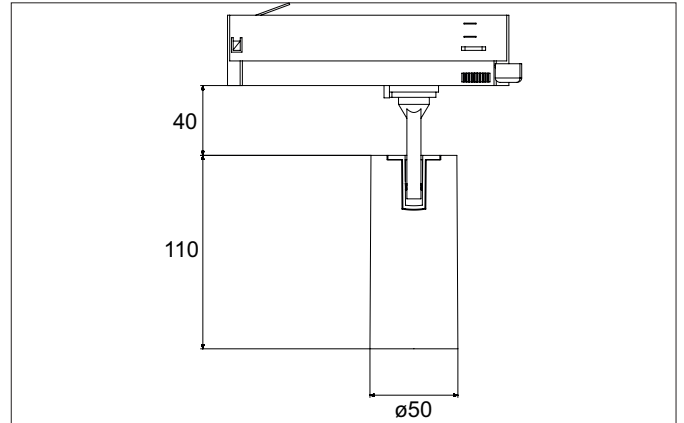

**TRAXX MINI LED track spotlight, on/off switchable**  
 Article no. 88702174

Light.  
 For Generations.

**Tender**  
 LED track spotlight, on/off switchable, Round. Luminaire diameter 50.0 mm, Weight 0.378 kg, with rotationssymmetrical, deep, wide distributed light intensity. Luminous flux 1.766 lm, Power 1 x 14,5 W, Light colour neutral white, Correlated color temperature (CCT) 4.000 K, Colour rendering index CRI > 90, Rated life time L80/B50 at 25 °C: 50.000 h, Housing material: Aluminium / Glass / Plastic, Colour: White structure, Permissible ambient temperature (ta): -20 °C - +25 °C, Protection class (EN 61140): II, Degree of protection (DIN EN 60529): IP20, .With electronic driver, on/off switchable.

Article data	
Article no.	88702174
GTIN	4251433977582
Series name	TRAXX MINI
Short description	LED track spotlight, on/off switchable
Material	Aluminium / Glass / Plastic
Colour	White
Type of surface	Structure
Shape	Round
Outer diameter	50 mm
Weight	0.378 kg

**TRAXX MINI LED track spotlight, on/off switchable**

Article no. 88702174

Light.  
For Generations.

Lighting technology	
Colour temperature	4.000 K
Light colour	White
Luminous flux	1,766 lm
System efficiency	122 lm/W
Colour rendering	CRI > 90
Reflector	High-gloss
Beam angle	20°
Light sharing	Symmetric
Adjustable color temperature	No

Packing data	
Gross weight	0.455 kg
Length of packaging	170 mm
Packaging width	170 mm
Packaging height	110 mm
Disposal at end of life	This product must not be disposed of with household waste. You are obliged, to dispose of such electrical waste separately. By disposing of electrical waste and other old or defective electronics separately, you support recycling or other forms of re-use. In that way you help to take care and to avoid that harmful substances get into the environment.