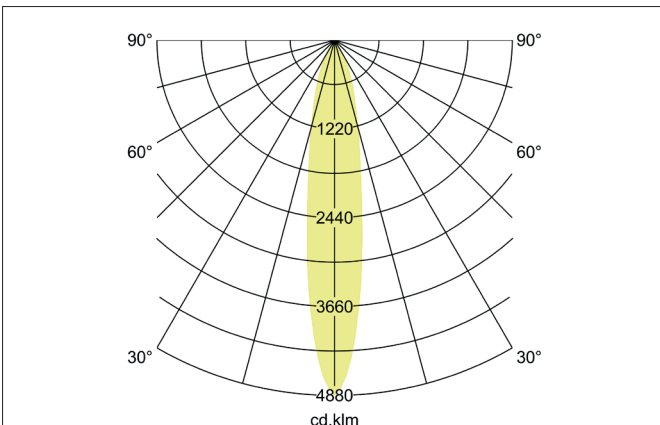

**TRAXX MINI LED track spotlight, on/off switchable**  
 Article no. 88702174

Light.  
 For Generations.

**Tender**  
 LED track spotlight, on/off switchable, Round. Luminaire diameter 50.0 mm, Weight 0.378 kg, with rotationssymmetrical, deep, wide distributed light intensity. Luminous flux 1.766 lm, Power 1 x 14,5 W, Light colour neutral white, Correlated color temperature (CCT) 4.000 K, Colour rendering index CRI > 90, Rated life time L80/B50 at 25 °C: 50.000 h, Housing material: Aluminium / Glass / Plastic, Colour: White structure, Permissible ambient temperature (ta): -20 °C - +25 °C, Protection class (EN 61140): II, Degree of protection (DIN EN 60529): IP20, .With electronic driver, on/off switchable.

Article data	
Article no.	88702174
GTIN	4251433977582
Series name	TRAXX MINI
Short description	LED track spotlight, on/off switchable
Material	Aluminium / Glass / Plastic
Colour	White
Type of surface	Structure
Shape	Round
Outer diameter	50 mm
Weight	0.378 kg

**TRAXX MINI LED track spotlight, on/off switchable**

Article no. 88702174

Light.  
For Generations.

Lighting technology	
Colour temperature	4.000 K
Light colour	White
Luminous flux	1,766 lm
System efficiency	122 lm/W
Colour rendering	CRI > 90
Reflector	High-gloss
Beam angle	20°
Light sharing	Symmetric
Adjustable color temperature	No