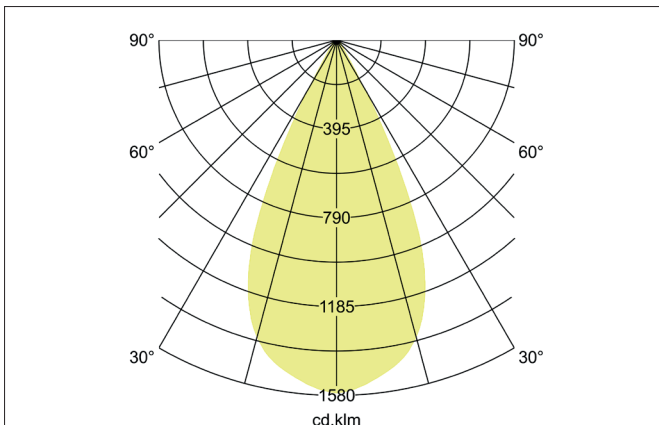

TRAXX MIDI LED track spotlight, on/off switchable
Article no. 88715175

Light.
For Generations.

Tender

LED track spotlight, on/off switchable, Round. Luminaire diameter 60.0 mm, Weight 0.606 kg, with rotationssymmetrical, deep, wide distributed light intensity. Luminous flux 2.554 lm, Power 1 x 21 W, Light colour neutral white, Correlated color temperature (CCT) 3.500 K, Colour rendering index CRI > 90, Rated life time L80/B50 at 25 °C: 50.000 h, Housing material: Aluminium / Glass / Plastic, Colour: White structure, Permissible ambient temperature (ta): -20 °C - +25 °C, Protection class (EN 61140): II, Degree of protection (DIN EN 60529): IP20, .With electronic driver, on/off switchable.

Article data	
Article no.	88715175
GTIN	4251433977384
Series name	TRAXX MIDI
Short description	LED track spotlight, on/off switchable
Material	Aluminium / Glass / Plastic
Colour	White
Type of surface	Structure
Shape	Round
Outer diameter	60 mm
Weight	0.606 kg