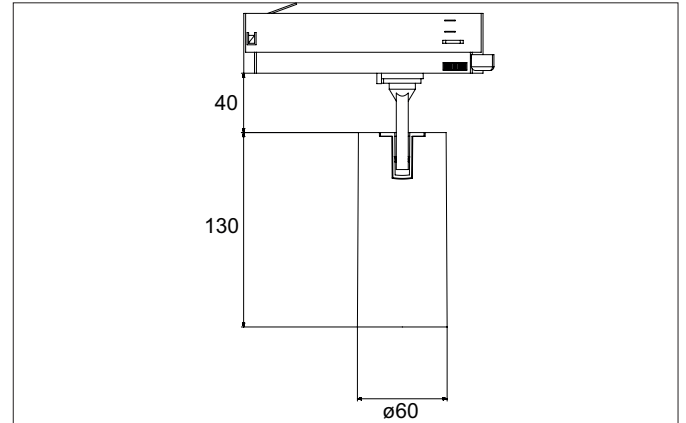

TRAXX MIDI LED track spotlight, on/off switchable
Article no. 88715175

Light.
For Generations.

Tender

LED track spotlight, on/off switchable, Round. Luminaire diameter 60.0 mm, Weight 0.606 kg, with rotationssymmetrical, deep, wide distributed light intensity. Luminous flux 2.554 lm, Power 1 x 21 W, Light colour neutral white, Correlated color temperature (CCT) 3.500 K, Colour rendering index CRI > 90, Rated life time L80/B50 at 25 °C: 50.000 h, Housing material: Aluminium / Glass / Plastic, Colour: White structure, Permissible ambient temperature (ta): -20 °C - +25 °C, Protection class (EN 61140): II, Degree of protection (DIN EN 60529): IP20, .With electronic driver, on/off switchable.

Article data	
Article no.	88715175
GTIN	4251433977384
Series name	TRAXX MIDI
Short description	LED track spotlight, on/off switchable
Material	Aluminium / Glass / Plastic
Colour	White
Type of surface	Structure
Shape	Round
Outer diameter	60 mm
Weight	0.606 kg

Mounting technology	
Mounting method	Surface mounting
Place of installation	Ceiling-mounted
Adjustability	Rotatable and adjustable head
Swivel angle	90°
Rotation angle	350°
Head adjustable angle	90°
Suitable for through-wiring	No

Packing data	
Gross weight	0.669 kg
Length of packaging	175 mm
Packaging width	175 mm
Packaging height	115 mm
Disposal at end of life	This product must not be disposed of with household waste. You are obliged, to dispose of such electrical waste separately. By disposing of electrical waste and other old or defective electronics separately, you support recycling or other forms of re-use. In that way you help to take care and to avoid that harmful substances get into the environment.