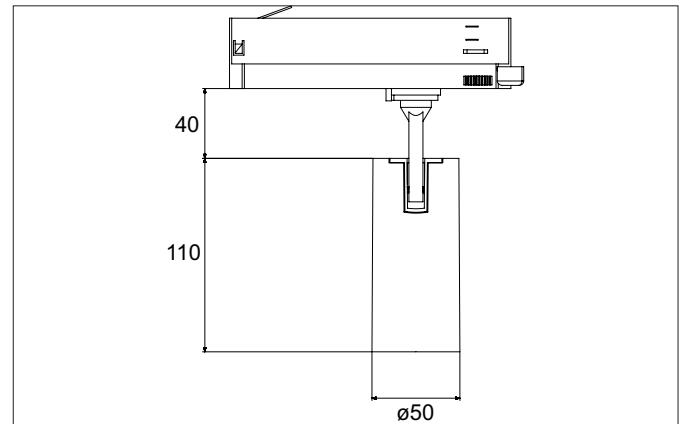

#### Tender

LED track spotlight, on/off switchable, Round. Luminaire diameter 50.0 mm, Weight 0.378 kg, with rotationssymmetrical, deep, wide distributed light intensity. Luminous flux 1.756 lm, Power 1 x 14,5 W, Light colour warm white, Correlated color temperature (CCT) 3.000 K, Colour rendering index CRI > 90, Rated life time L80/B50 at 25 °C: 50.000 h, Housing material: Aluminium / Glass / Plastic, Colour: Silver structure, Permissible ambient temperature (ta): -20 °C - +25 °C, Protection class (EN 61140): II, Degree of protection (DIN EN 60529): IP20, .With electronic driver, on/off switchable.

Article data	
Article no.	88706163
GTIN	4251433975809
Series name	TRAXX MINI
Short description	LED track spotlight, on/off switchable
Material	Aluminium / Glass / Plastic
Colour	Silver
Type of surface	Structure
Shape	Round
Outer diameter	50 mm
Weight	0.378 kg

**TRAXX MINI LED track spotlight, on/off switchable**

Article no. 88706163

Light.  
For Generations.

Lighting technology	
Colour temperature	3.000 K
Light colour	White
Luminous flux	1,756 lm
System efficiency	121 lm/W
Colour rendering	CRI > 90
Reflector	High-gloss
Beam angle	60°
Light sharing	Symmetric
Adjustable color temperature	No

Packing data	
Gross weight	0.455 kg
Length of packaging	170 mm
Packaging width	170 mm
Packaging height	110 mm
Disposal at end of life	This product must not be disposed of with household waste. You are obliged, to dispose of such electrical waste separately. By disposing of electrical waste and other old or defective electronics separately, you support recycling or other forms of re-use. In that way you help to take care and to avoid that harmful substances get into the environment.