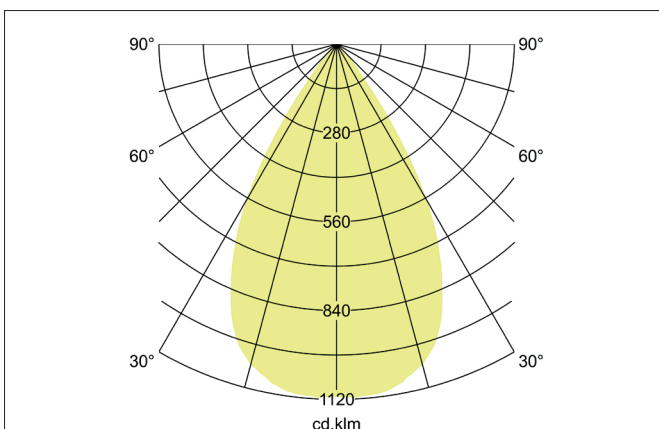

#### Tender

LED track spotlight, on/off switchable, Round. Luminaire diameter 50.0 mm, Weight 0.378 kg, with rotationssymmetrical, deep, wide distributed light intensity. Luminous flux 1.756 lm, Power 1 x 14,5 W, Light colour warm white, Correlated color temperature (CCT) 3.000 K, Colour rendering index CRI > 90, Rated life time L80/B50 at 25 °C: 50.000 h, Housing material: Aluminium / Glass / Plastic, Colour: Silver structure, Permissible ambient temperature (ta): -20 °C - +25 °C, Protection class (EN 61140): II, Degree of protection (DIN EN 60529): IP20, .With electronic driver, on/off switchable.

Article data	
Article no.	88706163
GTIN	4251433975809
Series name	TRAXX MINI
Short description	LED track spotlight, on/off switchable
Material	Aluminium / Glass / Plastic
Colour	Silver
Type of surface	Structure
Shape	Round
Outer diameter	50 mm
Weight	0.378 kg

**TRAXX MINI LED track spotlight, on/off switchable**

Article no. 88706163

Light.  
For Generations.

Lighting technology	
Colour temperature	3.000 K
Light colour	White
Luminous flux	1,756 lm
System efficiency	121 lm/W
Colour rendering	CRI > 90
Reflector	High-gloss
Beam angle	60°
Light sharing	Symmetric
Adjustable color temperature	No