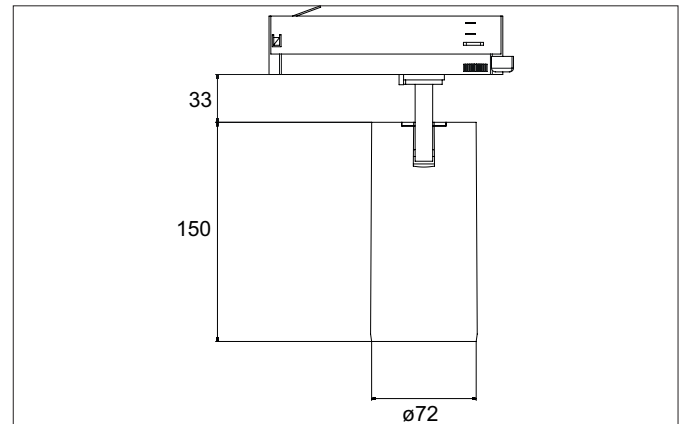

**TRAXX MAXI LED track spotlight, on/off switchable**

Article no. 88723184

Light.  
For Generations.**Tender**

LED track spotlight, on/off switchable, Round. Luminaire diameter 70.0 mm, Weight 0.666 kg, with rotationssymmetrical, deep, wide distributed light intensity. Luminous flux 2.888 lm, Power 1 x 24 W, Light colour neutral white, Correlated color temperature (CCT) 4.000 K, Colour rendering index CRI > 90, Rated life time L80/B50 at 25 °C: 50.000 h, Housing material: Aluminium / Glass / Plastic, Colour: Black structure, Permissible ambient temperature (ta): -20 °C - +25 °C, Protection class (EN 61140): II, Degree of protection (DIN EN 60529): IP20, .With electronic driver, on/off switchable.

Article data	
Article no.	88723184
GTIN	4251433978817
Series name	TRAXX MAXI
Short description	LED track spotlight, on/off switchable
Material	Aluminium / Glass / Plastic
Colour	Black
Type of surface	Structure
Shape	Round
Outer diameter	70 mm
Weight	0.666 kg

**TRAXX MAXI LED track spotlight, on/off switchable**

Article no. 88723184

Light.  
For Generations.

Lighting technology	
Colour temperature	4.000 K
Light colour	White
Luminous flux	2,888 lm
System efficiency	120 lm/W
Colour rendering	CRI > 90
Reflector	High-gloss
Beam angle	30°
Light sharing	Symmetric
Adjustable color temperature	No

Packing data	
Gross weight	0.796 kg
Length of packaging	290 mm
Packaging width	115 mm
Packaging height	165 mm
Disposal at end of life	This product must not be disposed of with household waste. You are obliged, to dispose of such electrical waste separately. By disposing of electrical waste and other old or defective electronics separately, you support recycling or other forms of re-use. In that way you help to take care and to avoid that harmful substances get into the environment.