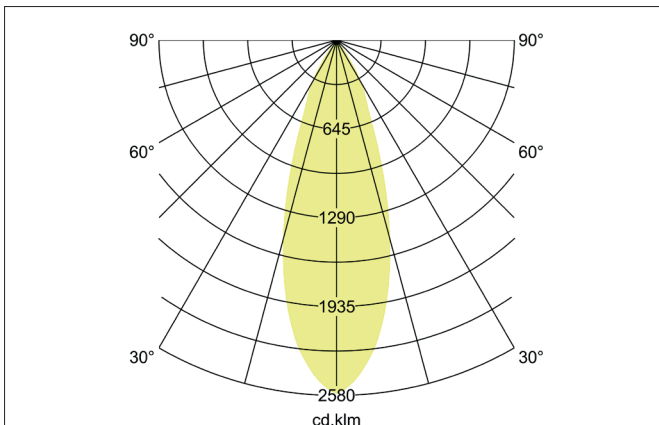

**TRAXX MAXI LED track spotlight, on/off switchable**

Article no. 88723184

Light.  
For Generations.**Tender**

LED track spotlight, on/off switchable, Round. Luminaire diameter 70.0 mm, Weight 0.666 kg, with rotationssymmetrical, deep, wide distributed light intensity. Luminous flux 2.888 lm, Power 1 x 24 W, Light colour neutral white, Correlated color temperature (CCT) 4.000 K, Colour rendering index CRI > 90, Rated life time L80/B50 at 25 °C: 50.000 h, Housing material: Aluminium / Glass / Plastic, Colour: Black structure, Permissible ambient temperature (ta): -20 °C - +25 °C, Protection class (EN 61140): II, Degree of protection (DIN EN 60529): IP20, .With electronic driver, on/off switchable.

Article data	
Article no.	88723184
GTIN	4251433978817
Series name	TRAXX MAXI
Short description	LED track spotlight, on/off switchable
Material	Aluminium / Glass / Plastic
Colour	Black
Type of surface	Structure
Shape	Round
Outer diameter	70 mm
Weight	0.666 kg

**TRAXX MAXI LED track spotlight, on/off switchable**

Article no. 88723184

Light.  
For Generations.

Lighting technology	
Colour temperature	4.000 K
Light colour	White
Luminous flux	2,888 lm
System efficiency	120 lm/W
Colour rendering	CRI > 90
Reflector	High-gloss
Beam angle	30°
Light sharing	Symmetric
Adjustable color temperature	No