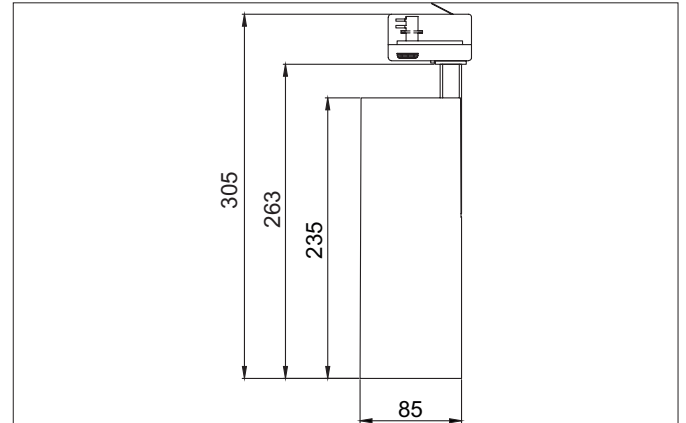

MAXI LED track spotlight

Article no. 88397174

Light.
For Generations.

Tender
LED track spotlight, Round. Luminaire diameter 85.0 mm, Height 263.0 mm Weight 1.269 kg, with rotationssymmetrical, deep, wide distributed light intensity. Luminous flux 4.050 lm, Power 1 x 31,5 W, Light colour neutral white, Correlated color temperature (CCT) 4.000 K, Colour rendering index CRI > 90, Housing material: Aluminium, Colour: White structure, Permissible ambient temperature (ta): -20 °C - +25 °C, Protection class (EN 61140): I, Degree of protection (DIN EN 60529): IP20, .With electronic driver, on/off switchable.

Article data	
Article no.	88397174
GTIN	4251433938583
Series name	MAXI
Short description	LED track spotlight
Material	Aluminium
Colour	White
Type of surface	Structure
Shape	Round
Outer diameter	85 mm
Length	235 mm
Width	85 mm
Height	263 mm
Scope of delivery	incl. driver, switchable
Weight	1.269 kg

MAXI LED track spotlight

Article no. 88397174

Light.
For Generations.

Lighting technology	
Colour temperature	4.000 K
Light colour	White
Luminous flux	4,050 lm
System efficiency	129 lm/W
Colour rendering	CRI > 90
Reflector	High-gloss
Beam angle	30°
Light sharing	Symmetric
Adjustable color temperature	No

Packing data	
Gross weight	1.395 kg
Length of packaging	300 mm
Packaging width	200 mm
Packaging height	150 mm
Disposal at end of life	This product must not be disposed of with household waste. You are obliged, to dispose of such electrical waste separately. By disposing of electrical waste and other old or defective electronics separately, you support recycling or other forms of re-use. In that way you help to take care and to avoid that harmful substances get into the environment.