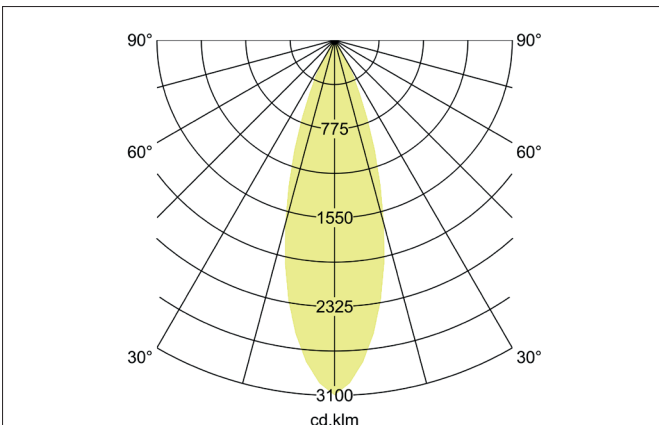

MAXI LED track spotlight

Article no. 88397174

Light.
For Generations.

Tender
LED track spotlight, Round. Luminaire diameter 85.0 mm, Height 263.0 mm Weight 1.269 kg, with rotationssymmetrical, deep, wide distributed light intensity. Luminous flux 4.050 lm, Power 1 x 31,5 W, Light colour neutral white, Correlated color temperature (CCT) 4.000 K, Colour rendering index CRI > 90, Housing material: Aluminium, Colour: White structure, Permissible ambient temperature (ta): -20 °C - +25 °C, Protection class (EN 61140): I, Degree of protection (DIN EN 60529): IP20, .With electronic driver, on/off switchable.

Article data	
Article no.	88397174
GTIN	4251433938583
Series name	MAXI
Short description	LED track spotlight
Material	Aluminium
Colour	White
Type of surface	Structure
Shape	Round
Outer diameter	85 mm
Length	235 mm
Width	85 mm
Height	263 mm
Scope of delivery	incl. driver, switchable
Weight	1.269 kg

MAXI LED track spotlight

Article no. 88397174

Light.
For Generations.

Lighting technology	
Colour temperature	4.000 K
Light colour	White
Luminous flux	4,050 lm
System efficiency	129 lm/W
Colour rendering	CRI > 90
Reflector	High-gloss
Beam angle	30°
Light sharing	Symmetric
Adjustable color temperature	No