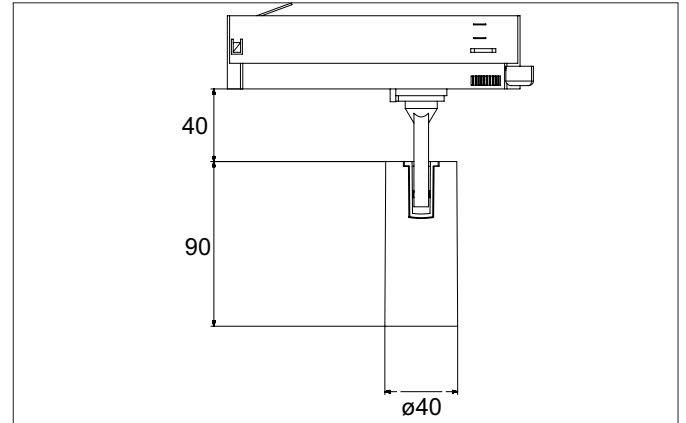

TRAXX MICRO LED track spotlight, on/off switchable

Article no. 88693184

Light.
For Generations.

Tender

LED track spotlight, on/off switchable, Round. Luminaire diameter 40.0 mm, Weight 0.272 kg, with rotationssymmetrical, deep, wide distributed light intensity. Luminous flux 1.365 lm, Power 1 x 11 W, Light colour neutral white, Correlated color temperature (CCT) 4.000 K, Colour rendering index CRI > 90, Rated life time L80/B10 at 25 °C: 50.000 h, Rated life time L80/B50 at 25 °C: 50.000 h, Housing material: Aluminium / Glass / Plastic, Colour: Black structure, Permissible ambient temperature (ta): -20 °C - +25 °C, Protection class (EN 61140): II, Degree of protection (DIN EN 60529): IP20, .With electronic driver, on/off switchable.

Article data	
Article no.	88693184
GTIN	4251433978633
Series name	TRAXX MICRO
Short description	LED track spotlight, on/off switchable
Material	Aluminium / Glass / Plastic
Colour	Black
Type of surface	Structure
Shape	Round
Outer diameter	40 mm
Weight	0.272 kg

TRAXX MICRO LED track spotlight, on/off switchable

Article no. 88693184

Light.
For Generations.

Lighting technology	
Colour temperature	4.000 K
Light colour	White
Luminous flux	1,365 lm
System efficiency	124 lm/W
Colour rendering	CRI > 90
Reflector	High-gloss
Beam angle	30°
Light sharing	Symmetric
Adjustable color temperature	No

Packing data	
Gross weight	0.329 kg
Length of packaging	225 mm
Packaging width	105 mm
Packaging height	105 mm
Disposal at end of life	This product must not be disposed of with household waste. You are obliged, to dispose of such electrical waste separately. By disposing of electrical waste and other old or defective electronics separately, you support recycling or other forms of re-use. In that way you help to take care and to avoid that harmful substances get into the environment.