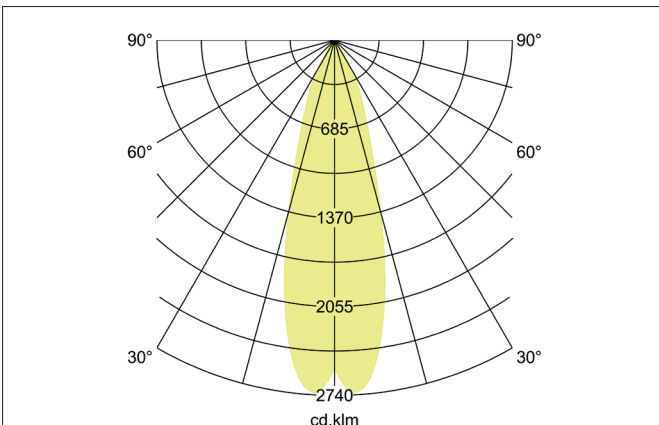

TRAXX MICRO LED track spotlight, on/off switchable

Article no. 88693184

Light.
For Generations.

Tender

LED track spotlight, on/off switchable, Round. Luminaire diameter 40.0 mm, Weight 0.272 kg, with rotationssymmetrical, deep, wide distributed light intensity. Luminous flux 1.365 lm, Power 1 x 11 W, Light colour neutral white, Correlated color temperature (CCT) 4.000 K, Colour rendering index CRI > 90, Rated life time L80/B10 at 25 °C: 50.000 h, Rated life time L80/B50 at 25 °C: 50.000 h, Housing material: Aluminium / Glass / Plastic, Colour: Black structure, Permissible ambient temperature (ta): -20 °C - +25 °C, Protection class (EN 61140): II, Degree of protection (DIN EN 60529): IP20, .With electronic driver, on/off switchable.

Article data	
Article no.	88693184
GTIN	4251433978633
Series name	TRAXX MICRO
Short description	LED track spotlight, on/off switchable
Material	Aluminium / Glass / Plastic
Colour	Black
Type of surface	Structure
Shape	Round
Outer diameter	40 mm
Weight	0.272 kg

TRAXX MICRO LED track spotlight, on/off switchable

Article no. 88693184

Light.
For Generations.

Lighting technology	
Colour temperature	4.000 K
Light colour	White
Luminous flux	1,365 lm
System efficiency	124 lm/W
Colour rendering	CRI > 90
Reflector	High-gloss
Beam angle	30°
Light sharing	Symmetric
Adjustable color temperature	No