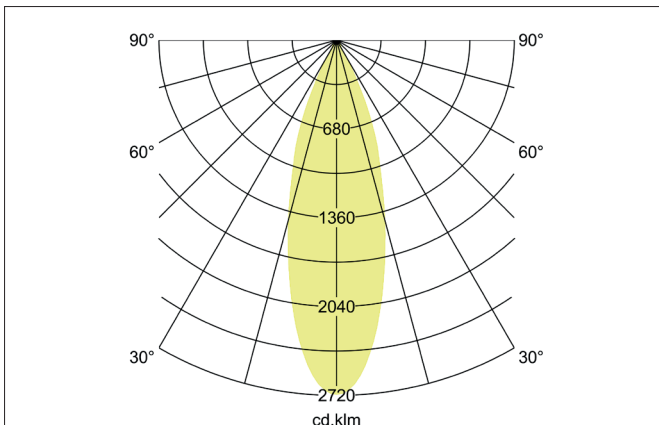

TRAXX MIDI LED track spotlight, on/off switchable

Article no. 88713175

Light.
For Generations.**Tender**

LED track spotlight, on/off switchable, Round. Luminaire diameter 60.0 mm, Weight 0.606 kg, with rotationssymmetrical, deep, wide distributed light intensity. Luminous flux 2.565 lm, Power 1 x 21 W, Light colour neutral white, Correlated color temperature (CCT) 3.500 K, Colour rendering index CRI > 90, Rated life time L80/B50 at 25 °C: 50.000 h, Housing material: Aluminium / Glass / Plastic, Colour: White structure, Permissible ambient temperature (ta): -20 °C - +25 °C, Protection class (EN 61140): II, Degree of protection (DIN EN 60529): IP20, .With electronic driver, on/off switchable.

Article data	
Article no.	88713175
GTIN	4251433977353
Series name	TRAXX MIDI
Short description	LED track spotlight, on/off switchable
Material	Aluminium / Glass / Plastic
Colour	White
Type of surface	Structure
Shape	Round
Outer diameter	60 mm
Weight	0.606 kg