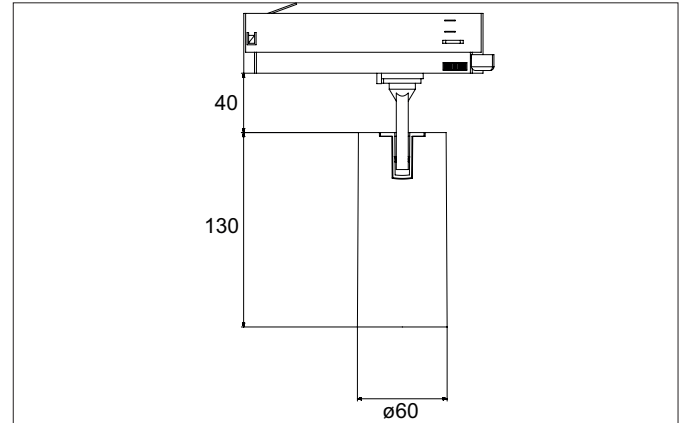

TRAXX MIDI LED track spotlight, on/off switchable

Article no. 88713175

Light.
For Generations.**Tender**

LED track spotlight, on/off switchable, Round. Luminaire diameter 60.0 mm, Weight 0.606 kg, with rotationssymmetrical, deep, wide distributed light intensity. Luminous flux 2.565 lm, Power 1 x 21 W, Light colour neutral white, Correlated color temperature (CCT) 3.500 K, Colour rendering index CRI > 90, Rated life time L80/B50 at 25 °C: 50.000 h, Housing material: Aluminium / Glass / Plastic, Colour: White structure, Permissible ambient temperature (ta): -20 °C - +25 °C, Protection class (EN 61140): II, Degree of protection (DIN EN 60529): IP20, .With electronic driver, on/off switchable.

Article data	
Article no.	88713175
GTIN	4251433977353
Series name	TRAXX MIDI
Short description	LED track spotlight, on/off switchable
Material	Aluminium / Glass / Plastic
Colour	White
Type of surface	Structure
Shape	Round
Outer diameter	60 mm
Weight	0.606 kg

Mounting technology	
Mounting method	Surface mounting
Place of installation	Ceiling-mounted
Adjustability	Rotatable and adjustable head
Swivel angle	90°
Rotation angle	350°
Head adjustable angle	90°
Suitable for through-wiring	No

Packing data	
Gross weight	0.669 kg
Length of packaging	175 mm
Packaging width	175 mm
Packaging height	115 mm
Disposal at end of life	This product must not be disposed of with household waste. You are obliged, to dispose of such electrical waste separately. By disposing of electrical waste and other old or defective electronics separately, you support recycling or other forms of re-use. In that way you help to take care and to avoid that harmful substances get into the environment.