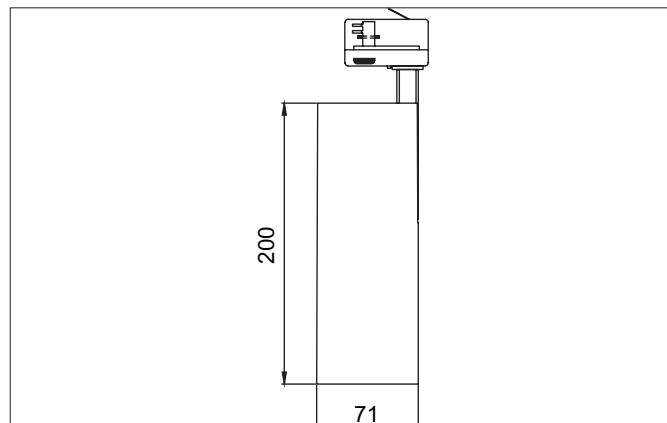

MINI LED track spotlight

Article no. 88393175

Light.
For Generations.**Tender**

LED track spotlight, Round. Luminaire diameter 71.0 mm, Height 200.0 mm, Weight 0.839 kg, with rotationssymmetrical, deep, wide distributed light intensity. Luminous flux 2.880 lm, Power 1 x 23 W, Light colour neutral white, Correlated color temperature (CCT) 3.500 K, Colour rendering index CRI > 90, Housing material: Aluminium, Colour: White structure, Permissible ambient temperature (ta): -20 °C - +25 °C, Protection class (EN 61140): I, Degree of protection (DIN EN 60529): IP20, .With electronic driver, on/off switchable.

Article data	
Article no.	88393175
GTIN	4251433938798
Series name	MINI
Short description	LED track spotlight
Material	Aluminium
Colour	White
Type of surface	Structure
Shape	Round
Outer diameter	71 mm
Length	200 mm
Width	71 mm
Height	200 mm
Scope of delivery	incl. driver, switchable
Weight	0.839 kg

MINI LED track spotlight

Article no. 88393175

Light.
For Generations.

Lighting technology	
Colour temperature	3.500 K
Light colour	White
Luminous flux	2,880 lm
System efficiency	125 lm/W
Colour rendering	CRI > 90
Reflector	High-gloss
Beam angle	36°
Light sharing	Symmetric
Adjustable color temperature	No

Packing data	
Gross weight	0.968 kg
Length of packaging	295 mm
Packaging width	120 mm
Packaging height	170 mm
Disposal at end of life	This product must not be disposed of with household waste. You are obliged, to dispose of such electrical waste separately. By disposing of electrical waste and other old or defective electronics separately, you support recycling or other forms of re-use. In that way you help to take care and to avoid that harmful substances get into the environment.