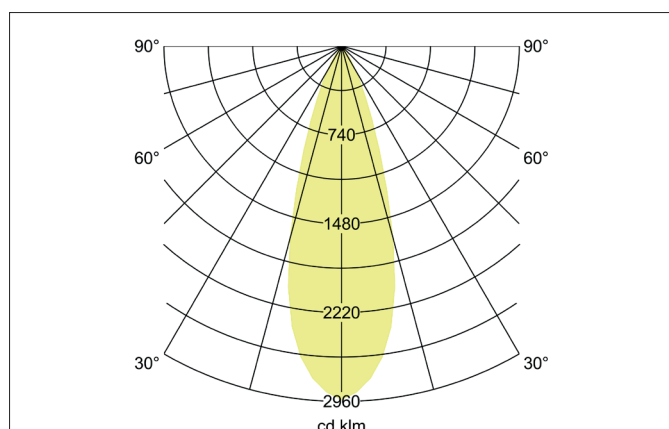

MINI LED track spotlight

Article no. 88393175

Light.
For Generations.**Tender**

LED track spotlight, Round. Luminaire diameter 71.0 mm, Height 200.0 mm, Weight 0.839 kg, with rotationssymmetrical, deep, wide distributed light intensity. Luminous flux 2.880 lm, Power 1 x 23 W, Light colour neutral white, Correlated color temperature (CCT) 3.500 K, Colour rendering index CRI > 90, Housing material: Aluminium, Colour: White structure, Permissible ambient temperature (ta): -20 °C - +25 °C, Protection class (EN 61140): I, Degree of protection (DIN EN 60529): IP20, .With electronic driver, on/off switchable.

Article data	
Article no.	88393175
GTIN	4251433938798
Series name	MINI
Short description	LED track spotlight
Material	Aluminium
Colour	White
Type of surface	Structure
Shape	Round
Outer diameter	71 mm
Length	200 mm
Width	71 mm
Height	200 mm
Scope of delivery	incl. driver, switchable
Weight	0.839 kg

MINI LED track spotlight

Article no. 88393175

Light.
For Generations.

Lighting technology	
Colour temperature	3.500 K
Light colour	White
Luminous flux	2,880 lm
System efficiency	125 lm/W
Colour rendering	CRI > 90
Reflector	High-gloss
Beam angle	36°
Light sharing	Symmetric
Adjustable color temperature	No