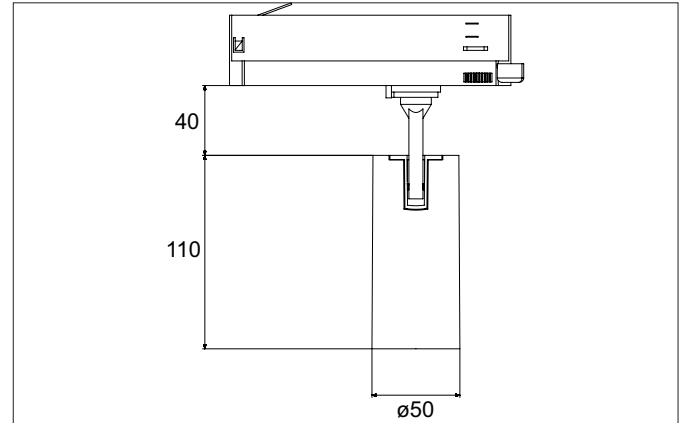

#### Tender

LED track spotlight, on/off switchable, Round. Luminaire diameter 50.0 mm, Weight 0.378 kg, with rotationssymmetrical, deep, wide distributed light intensity. Luminous flux 1.782 lm, Power 1 x 14,5 W, Light colour neutral white, Correlated color temperature (CCT) 4.000 K, Colour rendering index CRI > 90, Rated life time L80/B50 at 25 °C: 50.000 h, Housing material: Aluminium / Glass / Plastic, Colour: Silver structure, Permissible ambient temperature (ta): -20 °C - +25 °C, Protection class (EN 61140): II, Degree of protection (DIN EN 60529): IP20, .With electronic driver, on/off switchable.

Article data	
Article no.	88706164
GTIN	4251433976509
Series name	TRAXX MINI
Short description	LED track spotlight, on/off switchable
Material	Aluminium / Glass / Plastic
Colour	Silver
Type of surface	Structure
Shape	Round
Outer diameter	50 mm
Weight	0.378 kg

**TRAXX MINI LED track spotlight, on/off switchable**

Article no. 88706164

Light.  
For Generations.

Lighting technology	
Colour temperature	4.000 K
Light colour	White
Luminous flux	1,782 lm
System efficiency	123 lm/W
Colour rendering	CRI > 90
Reflector	High-gloss
Beam angle	60°
Light sharing	Symmetric
Adjustable color temperature	No

Packing data	
Gross weight	0.455 kg
Length of packaging	170 mm
Packaging width	170 mm
Packaging height	110 mm
Disposal at end of life	This product must not be disposed of with household waste. You are obliged, to dispose of such electrical waste separately. By disposing of electrical waste and other old or defective electronics separately, you support recycling or other forms of re-use. In that way you help to take care and to avoid that harmful substances get into the environment.