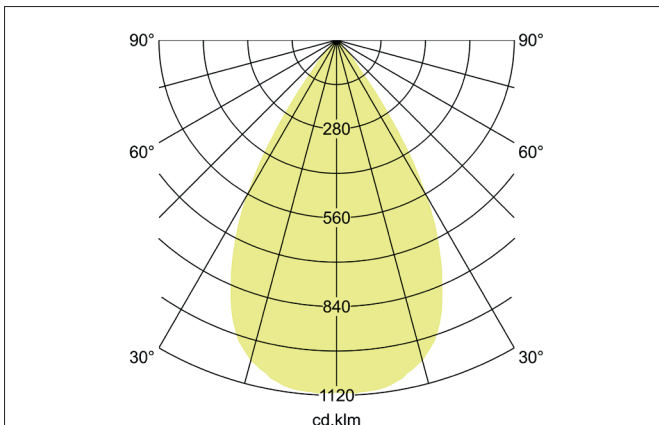

#### Tender

LED track spotlight, on/off switchable, Round. Luminaire diameter 50.0 mm, Weight 0.378 kg, with rotationssymmetrical, deep, wide distributed light intensity. Luminous flux 1.782 lm, Power 1 x 14,5 W, Light colour neutral white, Correlated color temperature (CCT) 4.000 K, Colour rendering index CRI > 90, Rated life time L80/B50 at 25 °C: 50.000 h, Housing material: Aluminium / Glass / Plastic, Colour: Silver structure, Permissible ambient temperature (ta): -20 °C - +25 °C, Protection class (EN 61140): II, Degree of protection (DIN EN 60529): IP20, .With electronic driver, on/off switchable.

Article data	
Article no.	88706164
GTIN	4251433976509
Series name	TRAXX MINI
Short description	LED track spotlight, on/off switchable
Material	Aluminium / Glass / Plastic
Colour	Silver
Type of surface	Structure
Shape	Round
Outer diameter	50 mm
Weight	0.378 kg

**TRAXX MINI LED track spotlight, on/off switchable**

Article no. 88706164

Light.  
For Generations.

Lighting technology	
Colour temperature	4.000 K
Light colour	White
Luminous flux	1,782 lm
System efficiency	123 lm/W
Colour rendering	CRI > 90
Reflector	High-gloss
Beam angle	60°
Light sharing	Symmetric
Adjustable color temperature	No