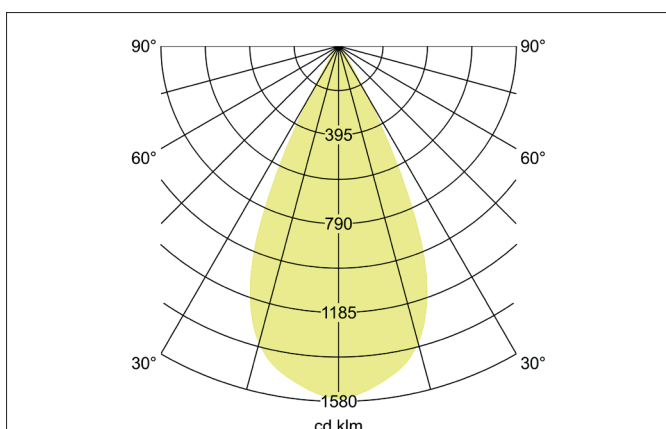

**TRAXX MIDI LED track spotlight, on/off switchable**

Article no. 88715163

Light.  
For Generations.**Tender**

LED track spotlight, on/off switchable, Round. Luminaire diameter 60.0 mm, Weight 0.606 kg, with rotationssymmetrical, deep, wide distributed light intensity. Luminous flux 2.605 lm, Power 1 x 21 W, Light colour warm white, Correlated color temperature (CCT) 3.000 K, Colour rendering index CRI > 90, Rated life time L80/B50 at 25 °C: 50.000 h, Housing material: Aluminium / Glass / Plastic, Colour: Silver structure, Permissible ambient temperature (ta): -20 °C - +25 °C, Protection class (EN 61140): II, Degree of protection (DIN EN 60529): IP20, .With electronic driver, on/off switchable.

Article data	
Article no.	88715163
GTIN	4251433975922
Series name	TRAXX MIDI
Short description	LED track spotlight, on/off switchable
Material	Aluminium / Glass / Plastic
Colour	Silver
Type of surface	Structure
Shape	Round
Outer diameter	60 mm
Weight	0.606 kg