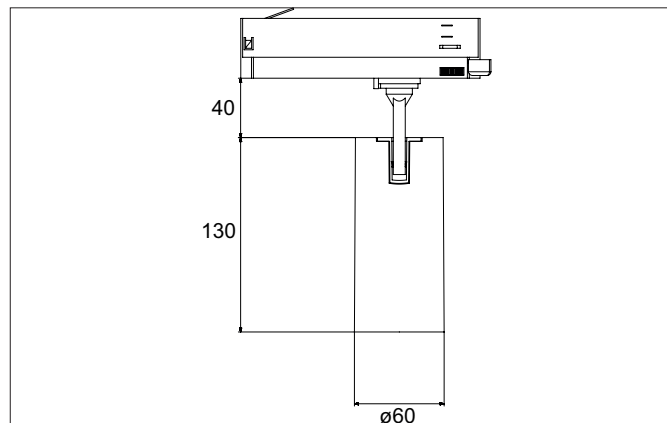

**TRAXX MIDI LED track spotlight, on/off switchable**

Article no. 88715163

Light.  
For Generations.**Tender**

LED track spotlight, on/off switchable, Round. Luminaire diameter 60.0 mm, Weight 0.606 kg, with rotationssymmetrical, deep, wide distributed light intensity. Luminous flux 2.605 lm, Power 1 x 21 W, Light colour warm white, Correlated color temperature (CCT) 3.000 K, Colour rendering index CRI > 90, Rated life time L80/B50 at 25 °C: 50.000 h, Housing material: Aluminium / Glass / Plastic, Colour: Silver structure, Permissible ambient temperature (ta): -20 °C - +25 °C, Protection class (EN 61140): II, Degree of protection (DIN EN 60529): IP20, .With electronic driver, on/off switchable.

Article data	
Article no.	88715163
GTIN	4251433975922
Series name	TRAXX MIDI
Short description	LED track spotlight, on/off switchable
Material	Aluminium / Glass / Plastic
Colour	Silver
Type of surface	Structure
Shape	Round
Outer diameter	60 mm
Weight	0.606 kg

Mounting technology	
Mounting method	Surface mounting
Place of installation	Ceiling-mounted
Adjustability	Rotatable and adjustable head
Swivel angle	90°
Rotation angle	350°
Head adjustable angle	90°
Suitable for through-wiring	No

Packing data	
Gross weight	0.669 kg
Length of packaging	175 mm
Packaging width	175 mm
Packaging height	115 mm
Disposal at end of life	This product must not be disposed of with household waste. You are obliged, to dispose of such electrical waste separately. By disposing of electrical waste and other old or defective electronics separately, you support recycling or other forms of re-use. In that way you help to take care and to avoid that harmful substances get into the environment.