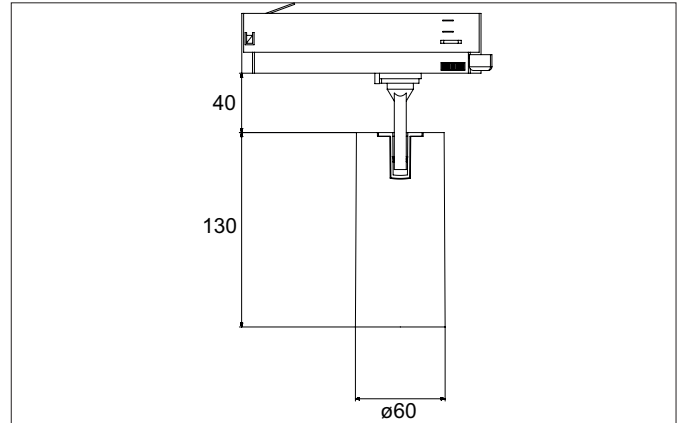

TRAXX MIDI LED track spotlight, on/off switchable
 Article no. 88713184

Light.
 For Generations.

Tender

LED track spotlight, on/off switchable, Round. Luminaire diameter 60.0 mm, Weight 0.606 kg, with rotationssymmetrical, deep, wide distributed light intensity. Luminous flux 2.537 lm, Power 1 x 21 W, Light colour neutral white, Correlated color temperature (CCT) 4.000 K, Colour rendering index CRI > 90, Rated life time L80/B50 at 25 °C: 50.000 h, Housing material: Aluminium / Glass / Plastic, Colour: Black structure, Permissible ambient temperature (ta): -20 °C - +25 °C, Protection class (EN 61140): II, Degree of protection (DIN EN 60529): IP20, .With electronic driver, on/off switchable.

Article data	
Article no.	88713184
GTIN	4251433978824
Series name	TRAXX MIDI
Short description	LED track spotlight, on/off switchable
Material	Aluminium / Glass / Plastic
Colour	Black
Type of surface	Structure
Shape	Round
Outer diameter	60 mm
Weight	0.606 kg

Mounting technology	
Mounting method	Surface mounting
Place of installation	Ceiling-mounted
Adjustability	Rotatable and adjustable head
Swivel angle	90°
Rotation angle	350°
Head adjustable angle	90°
Suitable for through-wiring	No

Packing data	
Gross weight	0.669 kg
Length of packaging	175 mm
Packaging width	175 mm
Packaging height	115 mm
Disposal at end of life	This product must not be disposed of with household waste. You are obliged, to dispose of such electrical waste separately. By disposing of electrical waste and other old or defective electronics separately, you support recycling or other forms of re-use. In that way you help to take care and to avoid that harmful substances get into the environment.