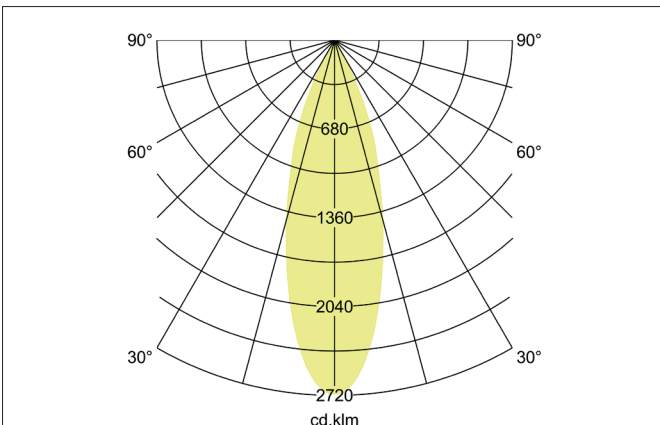

TRAXX MIDI LED track spotlight, on/off switchable
 Article no. 88713184

Light.
 For Generations.

Tender

LED track spotlight, on/off switchable, Round. Luminaire diameter 60.0 mm, Weight 0.606 kg, with rotationssymmetrical, deep, wide distributed light intensity. Luminous flux 2.537 lm, Power 1 x 21 W, Light colour neutral white, Correlated color temperature (CCT) 4.000 K, Colour rendering index CRI > 90, Rated life time L80/B50 at 25 °C: 50.000 h, Housing material: Aluminium / Glass / Plastic, Colour: Black structure, Permissible ambient temperature (ta): -20 °C - +25 °C, Protection class (EN 61140): II, Degree of protection (DIN EN 60529): IP20, .With electronic driver, on/off switchable.

Article data	
Article no.	88713184
GTIN	4251433978824
Series name	TRAXX MIDI
Short description	LED track spotlight, on/off switchable
Material	Aluminium / Glass / Plastic
Colour	Black
Type of surface	Structure
Shape	Round
Outer diameter	60 mm
Weight	0.606 kg