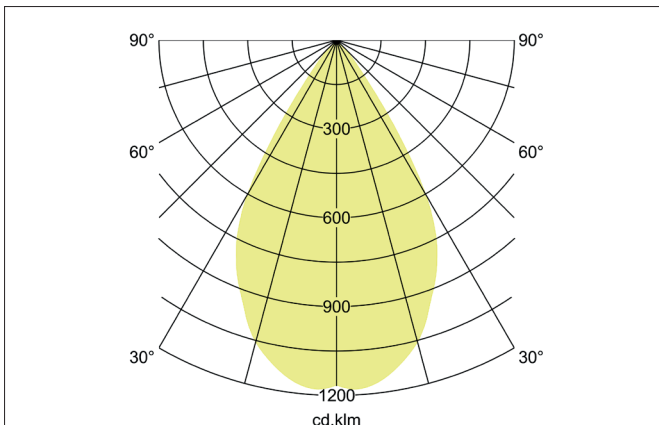

**TRAXX MICRO LED track spotlight, on/off switchable**

Article no. 88696185

Light.  
For Generations.**Tender**

LED track spotlight, on/off switchable, Round. Luminaire diameter 40.0 mm, Weight 0.272 kg, with rotationssymmetrical, deep, wide distributed light intensity. Luminous flux 1.321 lm, Power 1 x 11 W, Light colour neutral white, Correlated color temperature (CCT) 3.500 K, Colour rendering index CRI > 90, Rated life time L80/B10 at 25 °C: 50.000 h, Rated life time L80/B50 at 25 °C: 50.000 h, Housing material: Aluminium / Glass / Plastic, Colour: Black structure, Permissible ambient temperature (ta): -20 °C - +25 °C, Protection class (EN 61140): II, Degree of protection (DIN EN 60529): IP20, .With electronic driver, on/off switchable.

Article data	
Article no.	88696185
GTIN	4251433978329
Series name	TRAXX MICRO
Short description	LED track spotlight, on/off switchable
Material	Aluminium / Glass / Plastic
Colour	Black
Type of surface	Structure
Shape	Round
Outer diameter	40 mm
Weight	0.272 kg

**TRAXX MICRO LED track spotlight, on/off switchable**

Article no. 88696185

Light.  
For Generations.

Lighting technology	
Colour temperature	3.500 K
Light colour	White
Luminous flux	1,321 lm
System efficiency	120 lm/W
Colour rendering	CRI > 90
Reflector	High-gloss
Beam angle	60°
Light sharing	Symmetric
Adjustable color temperature	No