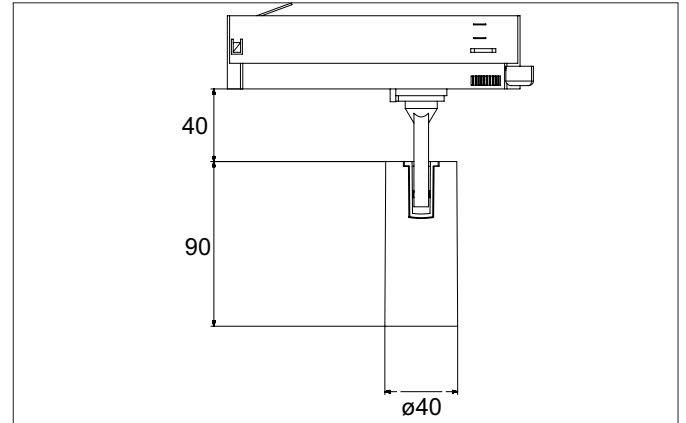

**TRAXX MICRO LED track spotlight, on/off switchable**

Article no. 88696185

Light.  
For Generations.**Tender**

LED track spotlight, on/off switchable, Round. Luminaire diameter 40.0 mm, Weight 0.272 kg, with rotationssymmetrical, deep, wide distributed light intensity. Luminous flux 1.321 lm, Power 1 x 11 W, Light colour neutral white, Correlated color temperature (CCT) 3.500 K, Colour rendering index CRI > 90, Rated life time L80/B10 at 25 °C: 50.000 h, Rated life time L80/B50 at 25 °C: 50.000 h, Housing material: Aluminium / Glass / Plastic, Colour: Black structure, Permissible ambient temperature (ta): -20 °C - +25 °C, Protection class (EN 61140): II, Degree of protection (DIN EN 60529): IP20, .With electronic driver, on/off switchable.

Article data	
Article no.	88696185
GTIN	4251433978329
Series name	TRAXX MICRO
Short description	LED track spotlight, on/off switchable
Material	Aluminium / Glass / Plastic
Colour	Black
Type of surface	Structure
Shape	Round
Outer diameter	40 mm
Weight	0.272 kg

**TRAXX MICRO LED track spotlight, on/off switchable**

Article no. 88696185

Light.  
For Generations.

Lighting technology	
Colour temperature	3.500 K
Light colour	White
Luminous flux	1,321 lm
System efficiency	120 lm/W
Colour rendering	CRI > 90
Reflector	High-gloss
Beam angle	60°
Light sharing	Symmetric
Adjustable color temperature	No

Packing data	
Gross weight	0.329 kg
Length of packaging	225 mm
Packaging width	105 mm
Packaging height	105 mm
Disposal at end of life	This product must not be disposed of with household waste. You are obliged, to dispose of such electrical waste separately. By disposing of electrical waste and other old or defective electronics separately, you support recycling or other forms of re-use. In that way you help to take care and to avoid that harmful substances get into the environment.