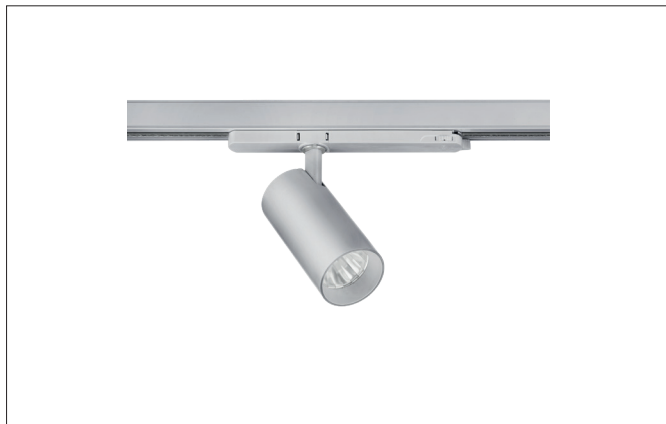

TRAXX MINI LED track spotlight, on/off switchable

Article no. 88702164

Light.
For Generations.**Tender**

LED track spotlight, on/off switchable, Round. Luminaire diameter 50.0 mm, Weight 0.378 kg, with rotationssymmetrical, deep, wide distributed light intensity. Luminous flux 1.766 lm, Power 1 x 14,5 W, Light colour neutral white, Correlated color temperature (CCT) 4.000 K, Colour rendering index CRI > 90, Rated life time L80/B50 at 25 °C: 50.000 h, Housing material: Aluminium / Glass / Plastic, Colour: Silver structure, Permissible ambient temperature (ta): -20 °C - +25 °C, Protection class (EN 61140): II, Degree of protection (DIN EN 60529): IP20, .With electronic driver, on/off switchable.

Article data	
Article no.	88702164
GTIN	4251433976516
Series name	TRAXX MINI
Short description	LED track spotlight, on/off switchable
Material	Aluminium / Glass / Plastic
Colour	Silver
Type of surface	Structure
Shape	Round
Outer diameter	50 mm
Weight	0.378 kg

TRAXX MINI LED track spotlight, on/off switchable

Article no. 88702164

Light.
For Generations.

Lighting technology	
Colour temperature	4.000 K
Light colour	White
Luminous flux	1,766 lm
System efficiency	122 lm/W
Colour rendering	CRI > 90
Reflector	High-gloss
Beam angle	20°
Light sharing	Symmetric
Adjustable color temperature	No

Mounting technology	
Mounting method	Surface mounting
Place of installation	Ceiling-mounted
Adjustability	Rotatable and adjustable head
Swivel angle	90°
Rotation angle	350°
Head adjustable angle	90°
Suitable for through-wiring	No