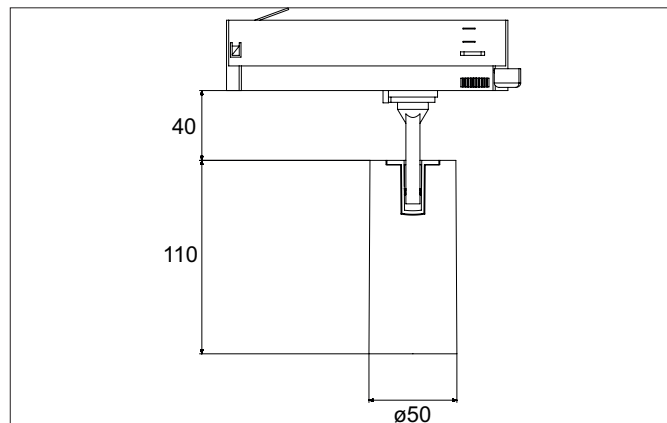

TRAXX MINI LED track spotlight, on/off switchable

Article no. 88702164

Light.
For Generations.**Tender**

LED track spotlight, on/off switchable, Round. Luminaire diameter 50.0 mm, Weight 0.378 kg, with rotationssymmetrical, deep, wide distributed light intensity. Luminous flux 1.766 lm, Power 1 x 14,5 W, Light colour neutral white, Correlated color temperature (CCT) 4.000 K, Colour rendering index CRI > 90, Rated life time L80/B50 at 25 °C: 50.000 h, Housing material: Aluminium / Glass / Plastic, Colour: Silver structure, Permissible ambient temperature (ta): -20 °C - +25 °C, Protection class (EN 61140): II, Degree of protection (DIN EN 60529): IP20, .With electronic driver, on/off switchable.

Article data	
Article no.	88702164
GTIN	4251433976516
Series name	TRAXX MINI
Short description	LED track spotlight, on/off switchable
Material	Aluminium / Glass / Plastic
Colour	Silver
Type of surface	Structure
Shape	Round
Outer diameter	50 mm
Weight	0.378 kg

TRAXX MINI LED track spotlight, on/off switchable

Article no. 88702164

Light.
For Generations.

Lighting technology	
Colour temperature	4.000 K
Light colour	White
Luminous flux	1,766 lm
System efficiency	122 lm/W
Colour rendering	CRI > 90
Reflector	High-gloss
Beam angle	20°
Light sharing	Symmetric
Adjustable color temperature	No

Packing data	
Gross weight	0.455 kg
Length of packaging	170 mm
Packaging width	170 mm
Packaging height	110 mm
Disposal at end of life	This product must not be disposed of with household waste. You are obliged, to dispose of such electrical waste separately. By disposing of electrical waste and other old or defective electronics separately, you support recycling or other forms of re-use. In that way you help to take care and to avoid that harmful substances get into the environment.