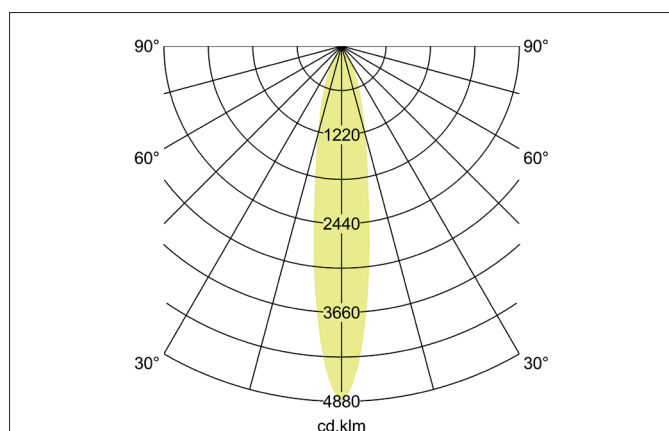

TRAXX MINI LED track spotlight, on/off switchable

Article no. 88702164

Light.
For Generations.**Tender**

LED track spotlight, on/off switchable, Round. Luminaire diameter 50.0 mm, Weight 0.378 kg, with rotationssymmetrical, deep, wide distributed light intensity. Luminous flux 1.766 lm, Power 1 x 14,5 W, Light colour neutral white, Correlated color temperature (CCT) 4.000 K, Colour rendering index CRI > 90, Rated life time L80/B50 at 25 °C: 50.000 h, Housing material: Aluminium / Glass / Plastic, Colour: Silver structure, Permissible ambient temperature (ta): -20 °C - +25 °C, Protection class (EN 61140): II, Degree of protection (DIN EN 60529): IP20, .With electronic driver, on/off switchable.

Article data	
Article no.	88702164
GTIN	4251433976516
Series name	TRAXX MINI
Short description	LED track spotlight, on/off switchable
Material	Aluminium / Glass / Plastic
Colour	Silver
Type of surface	Structure
Shape	Round
Outer diameter	50 mm
Weight	0.378 kg

TRAXX MINI LED track spotlight, on/off switchable

Article no. 88702164

Light.
For Generations.

Lighting technology	
Colour temperature	4.000 K
Light colour	White
Luminous flux	1,766 lm
System efficiency	122 lm/W
Colour rendering	CRI > 90
Reflector	High-gloss
Beam angle	20°
Light sharing	Symmetric
Adjustable color temperature	No