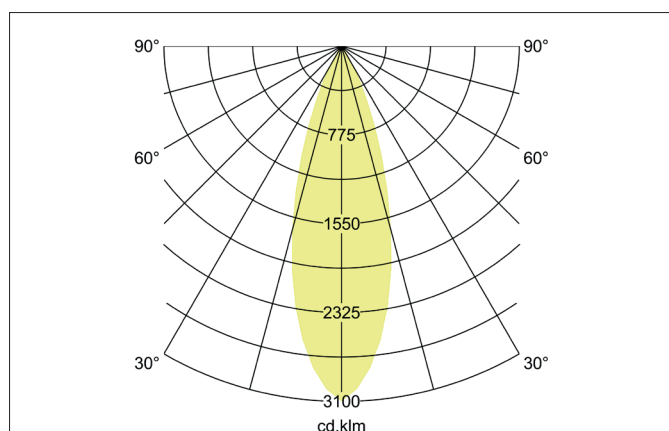

MAXI LED track spotlight

Article no. 88397185

Light.
For Generations.**Tender**

LED track spotlight, Round. Luminaire diameter 85.0 mm, Height 263.0 mm Weight 1.269 kg, with rotationssymmetrical, deep, wide distributed light intensity. Luminous flux 3.990 lm, Power 1 x 31,5 W, Light colour neutral white, Correlated color temperature (CCT) 3.500 K, Colour rendering index CRI > 90, Housing material: Aluminium, Colour: Black structure, Permissible ambient temperature (ta): -20 °C - +25 °C, Protection class (EN 61140): I, Degree of protection (DIN EN 60529): IP20, .With electronic driver, on/off switchable.

Article data	
Article no.	88397185
GTIN	4251433938606
Series name	MAXI
Short description	LED track spotlight
Material	Aluminium
Colour	Black
Type of surface	Structure
Shape	Round
Outer diameter	85 mm
Length	235 mm
Width	85 mm
Height	263 mm
Scope of delivery	incl. driver, switchable
Weight	1.269 kg

MAXI LED track spotlight

Article no. 88397185

Light.
For Generations.

Lighting technology	
Colour temperature	3.500 K
Light colour	White
Luminous flux	3,990 lm
System efficiency	127 lm/W
Colour rendering	CRI > 90
Reflector	High-gloss
Beam angle	30°
Light sharing	Symmetric
Adjustable color temperature	No