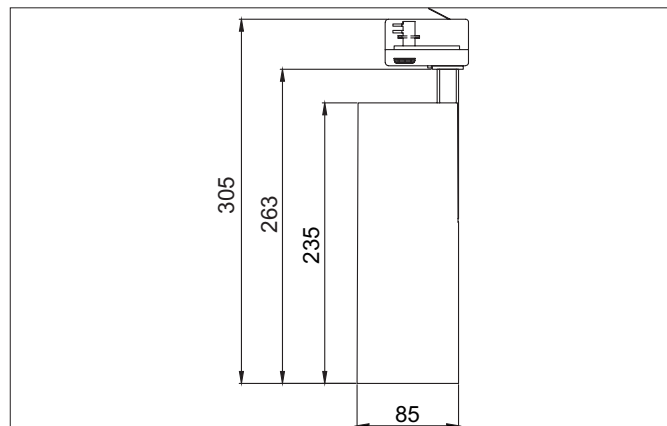

MAXI LED track spotlight

Article no. 88397185

Light.
For Generations.**Tender**

LED track spotlight, Round. Luminaire diameter 85.0 mm, Height 263.0 mm Weight 1.269 kg, with rotationssymmetrical, deep, wide distributed light intensity. Luminous flux 3.990 lm, Power 1 x 31,5 W, Light colour neutral white, Correlated color temperature (CCT) 3.500 K, Colour rendering index CRI > 90, Housing material: Aluminium, Colour: Black structure, Permissible ambient temperature (ta): -20 °C - +25 °C, Protection class (EN 61140): I, Degree of protection (DIN EN 60529): IP20, .With electronic driver, on/off switchable.

Article data	
Article no.	88397185
GTIN	4251433938606
Series name	MAXI
Short description	LED track spotlight
Material	Aluminium
Colour	Black
Type of surface	Structure
Shape	Round
Outer diameter	85 mm
Length	235 mm
Width	85 mm
Height	263 mm
Scope of delivery	incl. driver, switchable
Weight	1.269 kg

MAXI LED track spotlight

Article no. 88397185

Light.
For Generations.

Lighting technology	
Colour temperature	3.500 K
Light colour	White
Luminous flux	3,990 lm
System efficiency	127 lm/W
Colour rendering	CRI > 90
Reflector	High-gloss
Beam angle	30°
Light sharing	Symmetric
Adjustable color temperature	No

Packing data	
Gross weight	1.395 kg
Length of packaging	300 mm
Packaging width	200 mm
Packaging height	150 mm
Disposal at end of life	This product must not be disposed of with household waste. You are obliged, to dispose of such electrical waste separately. By disposing of electrical waste and other old or defective electronics separately, you support recycling or other forms of re-use. In that way you help to take care and to avoid that harmful substances get into the environment.