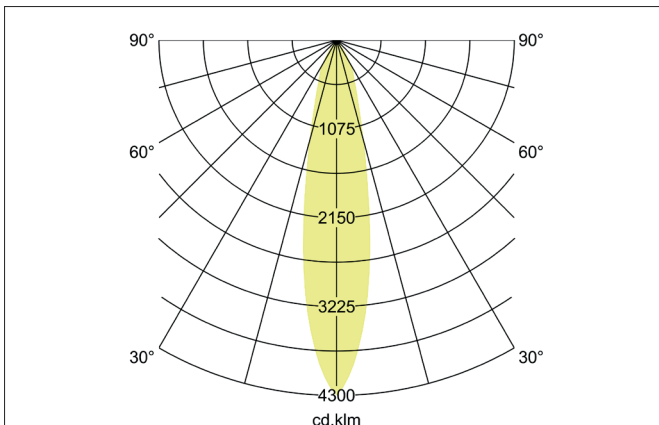

TRAXX MAXI LED track spotlight, on/off switchable

Article no. 88722165

Light.
For Generations.**Tender**

LED track spotlight, on/off switchable, Round. Luminaire diameter 70.0 mm, Weight 0.666 kg, with rotationssymmetrical, deep, wide distributed light intensity. Luminous flux 2.943 lm, Power 1 x 24 W, Light colour neutral white, Correlated color temperature (CCT) 3.500 K, Colour rendering index CRI > 90, Rated life time L80/B50 at 25 °C: 50.000 h, Housing material: Aluminium / Glass / Plastic, Colour: Silver structure, Permissible ambient temperature (ta): -20 °C - +25 °C, Protection class (EN 61140): II, Degree of protection (DIN EN 60529): IP20, .With electronic driver, on/off switchable.

Article data	
Article no.	88722165
GTIN	4251433976288
Series name	TRAXX MAXI
Short description	LED track spotlight, on/off switchable
Material	Aluminium / Glass / Plastic
Colour	Silver
Type of surface	Structure
Shape	Round
Outer diameter	70 mm
Weight	0.666 kg

TRAXX MAXI LED track spotlight, on/off switchable

Article no. 88722165

Light.
For Generations.

Lighting technology	
Colour temperature	3.500 K
Light colour	White
Luminous flux	2,943 lm
System efficiency	123 lm/W
Colour rendering	CRI > 90
Reflector	High-gloss
Beam angle	20°
Light sharing	Symmetric
Adjustable color temperature	No