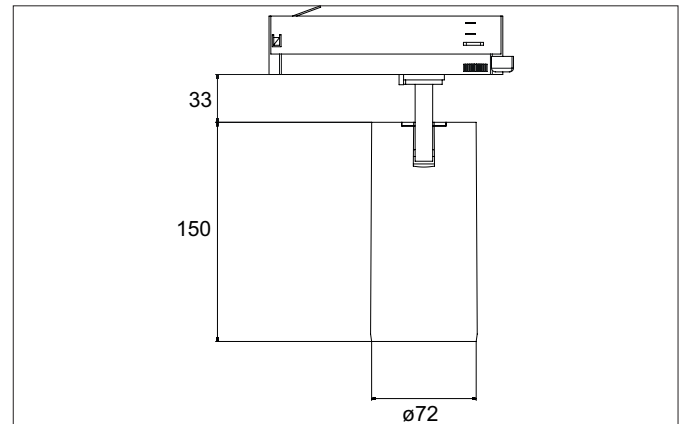

TRAXX MAXI LED track spotlight, on/off switchable

Article no. 88722165

Light.
For Generations.**Tender**

LED track spotlight, on/off switchable, Round. Luminaire diameter 70.0 mm, Weight 0.666 kg, with rotationssymmetrical, deep, wide distributed light intensity. Luminous flux 2.943 lm, Power 1 x 24 W, Light colour neutral white, Correlated color temperature (CCT) 3.500 K, Colour rendering index CRI > 90, Rated life time L80/B50 at 25 °C: 50.000 h, Housing material: Aluminium / Glass / Plastic, Colour: Silver structure, Permissible ambient temperature (ta): -20 °C - +25 °C, Protection class (EN 61140): II, Degree of protection (DIN EN 60529): IP20, .With electronic driver, on/off switchable.

Article data	
Article no.	88722165
GTIN	4251433976288
Series name	TRAXX MAXI
Short description	LED track spotlight, on/off switchable
Material	Aluminium / Glass / Plastic
Colour	Silver
Type of surface	Structure
Shape	Round
Outer diameter	70 mm
Weight	0.666 kg

TRAXX MAXI LED track spotlight, on/off switchable

Article no. 88722165

Light.
For Generations.

Lighting technology	
Colour temperature	3.500 K
Light colour	White
Luminous flux	2,943 lm
System efficiency	123 lm/W
Colour rendering	CRI > 90
Reflector	High-gloss
Beam angle	20°
Light sharing	Symmetric
Adjustable color temperature	No

Packing data	
Gross weight	0.796 kg
Length of packaging	290 mm
Packaging width	115 mm
Packaging height	165 mm
Disposal at end of life	This product must not be disposed of with household waste. You are obliged, to dispose of such electrical waste separately. By disposing of electrical waste and other old or defective electronics separately, you support recycling or other forms of re-use. In that way you help to take care and to avoid that harmful substances get into the environment.