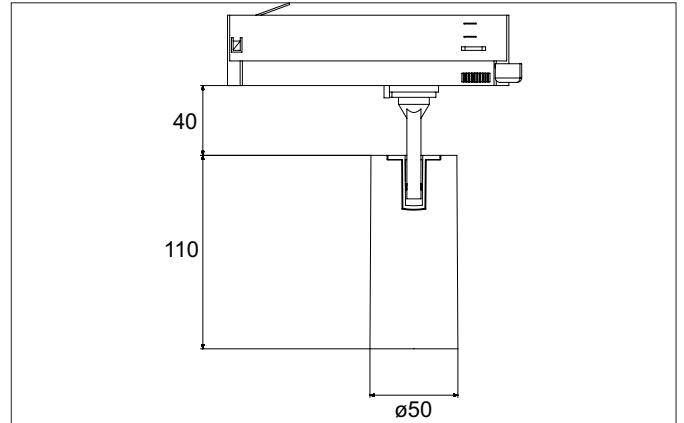

TRAXX MINI LED track spotlight, on/off switchable
 Article no. 88704185

Light.
 For Generations.

Tender
 LED track spotlight, on/off switchable, Round. Luminaire diameter 50.0 mm, Weight 0.378 kg, with rotationssymmetrical, deep, wide distributed light intensity. Luminous flux 1.740 lm, Power 1 x 14,5 W, Light colour neutral white, Correlated color temperature (CCT) 3.500 K, Colour rendering index CRI > 90, Rated life time L80/B50 at 25 °C: 50.000 h, Housing material: Aluminium / Glass / Plastic, Colour: Black structure, Permissible ambient temperature (ta): -20 °C - +25 °C, Protection class (EN 61140): II, Degree of protection (DIN EN 60529): IP20, .With electronic driver, on/off switchable.

Article data	
Article no.	88704185
GTIN	4251433978336
Series name	TRAXX MINI
Short description	LED track spotlight, on/off switchable
Material	Aluminium / Glass / Plastic
Colour	Black
Type of surface	Structure
Shape	Round
Outer diameter	50 mm
Weight	0.378 kg

TRAXX MINI LED track spotlight, on/off switchable

Article no. 88704185

Light.
For Generations.

Lighting technology	
Colour temperature	3.500 K
Light colour	White
Luminous flux	1,740 lm
System efficiency	120 lm/W
Colour rendering	CRI > 90
Reflector	High-gloss
Beam angle	40°
Light sharing	Symmetric
Adjustable color temperature	No

Packing data	
Gross weight	0.455 kg
Length of packaging	170 mm
Packaging width	170 mm
Packaging height	110 mm
Disposal at end of life	This product must not be disposed of with household waste. You are obliged, to dispose of such electrical waste separately. By disposing of electrical waste and other old or defective electronics separately, you support recycling or other forms of re-use. In that way you help to take care and to avoid that harmful substances get into the environment.