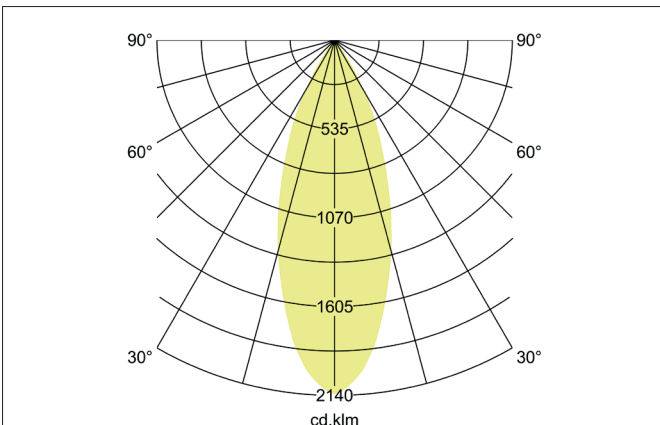

TRAXX MINI LED track spotlight, on/off switchable
 Article no. 88704185

Light.
 For Generations.

Tender
 LED track spotlight, on/off switchable, Round. Luminaire diameter 50.0 mm, Weight 0.378 kg, with rotationssymmetrical, deep, wide distributed light intensity. Luminous flux 1.740 lm, Power 1 x 14,5 W, Light colour neutral white, Correlated color temperature (CCT) 3.500 K, Colour rendering index CRI > 90, Rated life time L80/B50 at 25 °C: 50.000 h, Housing material: Aluminium / Glass / Plastic, Colour: Black structure, Permissible ambient temperature (ta): -20 °C - +25 °C, Protection class (EN 61140): II, Degree of protection (DIN EN 60529): IP20, .With electronic driver, on/off switchable.

Article data	
Article no.	88704185
GTIN	4251433978336
Series name	TRAXX MINI
Short description	LED track spotlight, on/off switchable
Material	Aluminium / Glass / Plastic
Colour	Black
Type of surface	Structure
Shape	Round
Outer diameter	50 mm
Weight	0.378 kg

TRAXX MINI LED track spotlight, on/off switchable

Article no. 88704185

Light.
For Generations.

Lighting technology	
Colour temperature	3.500 K
Light colour	White
Luminous flux	1,740 lm
System efficiency	120 lm/W
Colour rendering	CRI > 90
Reflector	High-gloss
Beam angle	40°
Light sharing	Symmetric
Adjustable color temperature	No