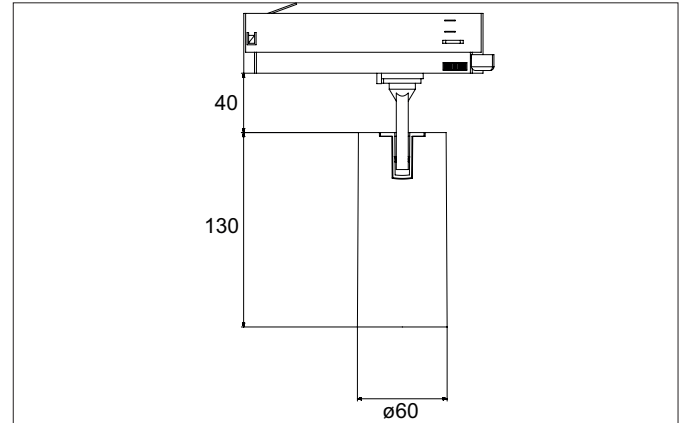

TRAXX MIDI LED track spotlight, on/off switchable

Article no. 88712165

Light.
For Generations.**Tender**

LED track spotlight, on/off switchable, Round. Luminaire diameter 60.0 mm, Weight 0.606 kg, with rotationssymmetrical, deep, wide distributed light intensity. Luminous flux 2.633 lm, Power 1 x 21 W, Light colour neutral white, Correlated color temperature (CCT) 3.500 K, Colour rendering index CRI > 90, Rated life time L80/B50 at 25 °C: 50.000 h, Housing material: Aluminium / Glass / Plastic, Colour: Silver structure, Permissible ambient temperature (ta): -20 °C - +25 °C, Protection class (EN 61140): II, Degree of protection (DIN EN 60529): IP20, .With electronic driver, on/off switchable.

Article data	
Article no.	88712165
GTIN	4251433976172
Series name	TRAXX MIDI
Short description	LED track spotlight, on/off switchable
Material	Aluminium / Glass / Plastic
Colour	Silver
Type of surface	Structure
Shape	Round
Outer diameter	60 mm
Weight	0.606 kg

Mounting technology	
Mounting method	Surface mounting
Place of installation	Ceiling-mounted
Adjustability	Rotatable and adjustable head
Swivel angle	90°
Rotation angle	350°
Head adjustable angle	90°
Suitable for through-wiring	No

Packing data	
Gross weight	0.669 kg
Length of packaging	175 mm
Packaging width	175 mm
Packaging height	115 mm
Disposal at end of life	This product must not be disposed of with household waste. You are obliged, to dispose of such electrical waste separately. By disposing of electrical waste and other old or defective electronics separately, you support recycling or other forms of re-use. In that way you help to take care and to avoid that harmful substances get into the environment.