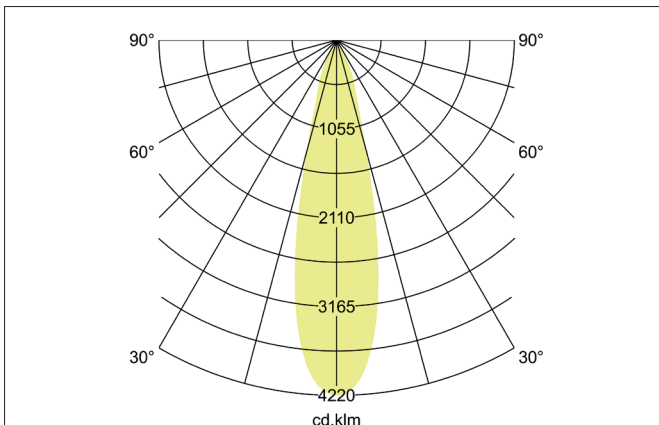

TRAXX MIDI LED track spotlight, on/off switchable

Article no. 88712165

Light.
For Generations.**Tender**

LED track spotlight, on/off switchable, Round. Luminaire diameter 60.0 mm, Weight 0.606 kg, with rotationssymmetrical, deep, wide distributed light intensity. Luminous flux 2.633 lm, Power 1 x 21 W, Light colour neutral white, Correlated color temperature (CCT) 3.500 K, Colour rendering index CRI > 90, Rated life time L80/B50 at 25 °C: 50.000 h, Housing material: Aluminium / Glass / Plastic, Colour: Silver structure, Permissible ambient temperature (ta): -20 °C - +25 °C, Protection class (EN 61140): II, Degree of protection (DIN EN 60529): IP20, .With electronic driver, on/off switchable.

Article data	
Article no.	88712165
GTIN	4251433976172
Series name	TRAXX MIDI
Short description	LED track spotlight, on/off switchable
Material	Aluminium / Glass / Plastic
Colour	Silver
Type of surface	Structure
Shape	Round
Outer diameter	60 mm
Weight	0.606 kg