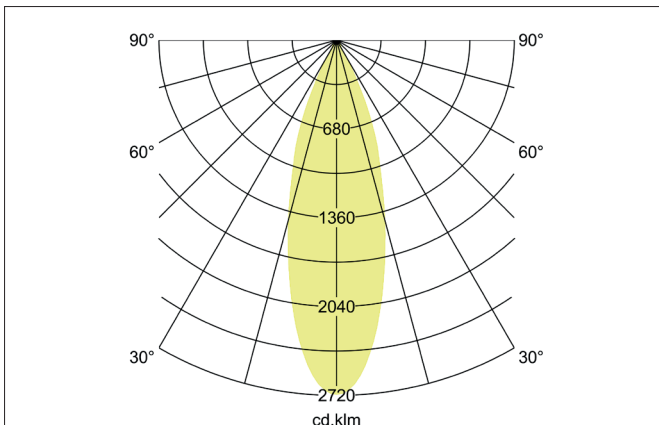

**TRAXX MIDI LED track spotlight, on/off switchable**

Article no. 88713185

Light.  
For Generations.**Tender**

LED track spotlight, on/off switchable, Round. Luminaire diameter 60.0 mm, Weight 0.606 kg, with rotationssymmetrical, deep, wide distributed light intensity. Luminous flux 2.565 lm, Power 1 x 21 W, Light colour neutral white, Correlated color temperature (CCT) 3.500 K, Colour rendering index CRI > 90, Rated life time L80/B50 at 25 °C: 50.000 h, Housing material: Aluminium / Glass / Plastic, Colour: Black structure, Permissible ambient temperature (ta): -20 °C - +25 °C, Protection class (EN 61140): II, Degree of protection (DIN EN 60529): IP20, .With electronic driver, on/off switchable.

Article data	
Article no.	88713185
GTIN	4251433978459
Series name	TRAXX MIDI
Short description	LED track spotlight, on/off switchable
Material	Aluminium / Glass / Plastic
Colour	Black
Type of surface	Structure
Shape	Round
Outer diameter	60 mm
Weight	0.606 kg