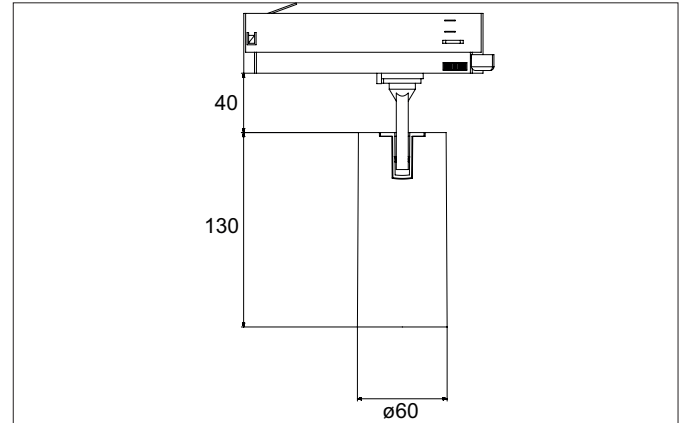

**TRAXX MIDI LED track spotlight, on/off switchable**

Article no. 88713185

Light.  
For Generations.**Tender**

LED track spotlight, on/off switchable, Round. Luminaire diameter 60.0 mm, Weight 0.606 kg, with rotationssymmetrical, deep, wide distributed light intensity. Luminous flux 2.565 lm, Power 1 x 21 W, Light colour neutral white, Correlated color temperature (CCT) 3.500 K, Colour rendering index CRI > 90, Rated life time L80/B50 at 25 °C: 50.000 h, Housing material: Aluminium / Glass / Plastic, Colour: Black structure, Permissible ambient temperature (ta): -20 °C - +25 °C, Protection class (EN 61140): II, Degree of protection (DIN EN 60529): IP20, .With electronic driver, on/off switchable.

Article data	
Article no.	88713185
GTIN	4251433978459
Series name	TRAXX MIDI
Short description	LED track spotlight, on/off switchable
Material	Aluminium / Glass / Plastic
Colour	Black
Type of surface	Structure
Shape	Round
Outer diameter	60 mm
Weight	0.606 kg

Mounting technology	
Mounting method	Surface mounting
Place of installation	Ceiling-mounted
Adjustability	Rotatable and adjustable head
Swivel angle	90°
Rotation angle	350°
Head adjustable angle	90°
Suitable for through-wiring	No

Packing data	
Gross weight	0.669 kg
Length of packaging	175 mm
Packaging width	175 mm
Packaging height	115 mm
Disposal at end of life	This product must not be disposed of with household waste. You are obliged, to dispose of such electrical waste separately. By disposing of electrical waste and other old or defective electronics separately, you support recycling or other forms of re-use. In that way you help to take care and to avoid that harmful substances get into the environment.