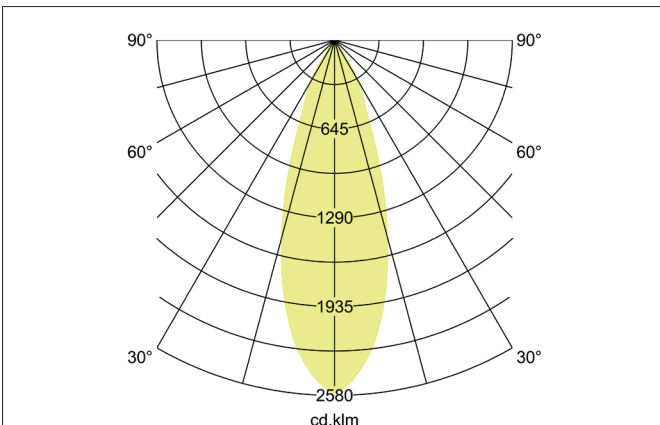

TRAXX MAXI LED track spotlight, on/off switchable
 Article no. 88723185

Light.
 For Generations.

Tender

LED track spotlight, on/off switchable, Round. Luminaire diameter 70.0 mm, Weight 0.666 kg, with rotationssymmetrical, deep, wide distributed light intensity. Luminous flux 2.882 lm, Power 1 x 24 W, Light colour neutral white, Correlated color temperature (CCT) 3.500 K, Colour rendering index CRI > 90, Rated life time L80/B50 at 25 °C: 50.000 h, Housing material: Aluminium / Glass / Plastic, Colour: Black structure, Permissible ambient temperature (ta): -20 °C - +25 °C, Protection class (EN 61140): II, Degree of protection (DIN EN 60529): IP20, .With electronic driver, on/off switchable.

Article data	
Article no.	88723185
GTIN	4251433978442
Series name	TRAXX MAXI
Short description	LED track spotlight, on/off switchable
Material	Aluminium / Glass / Plastic
Colour	Black
Type of surface	Structure
Shape	Round
Outer diameter	70 mm
Weight	0.666 kg

TRAXX MAXI LED track spotlight, on/off switchable

Article no. 88723185

Light.
For Generations.

Lighting technology	
Colour temperature	3.500 K
Light colour	White
Luminous flux	2,882 lm
System efficiency	120 lm/W
Colour rendering	CRI > 90
Reflector	High-gloss
Beam angle	30°
Light sharing	Symmetric
Adjustable color temperature	No