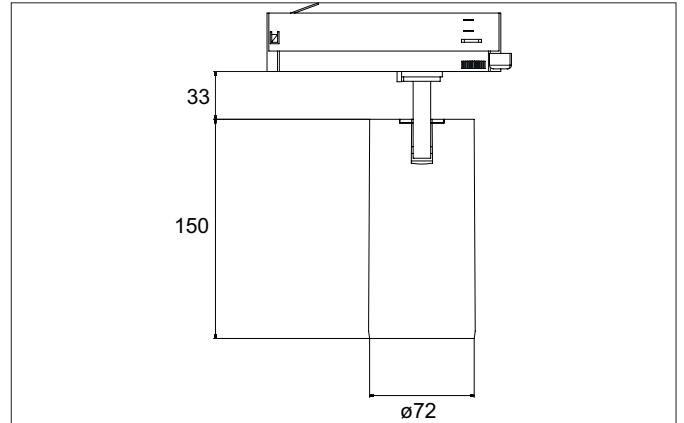

TRAXX MAXI LED track spotlight, on/off switchable
 Article no. 88723185

Light.
 For Generations.

Tender

LED track spotlight, on/off switchable, Round. Luminaire diameter 70.0 mm, Weight 0.666 kg, with rotationssymmetrical, deep, wide distributed light intensity. Luminous flux 2.882 lm, Power 1 x 24 W, Light colour neutral white, Correlated color temperature (CCT) 3.500 K, Colour rendering index CRI > 90, Rated life time L80/B50 at 25 °C: 50.000 h, Housing material: Aluminium / Glass / Plastic, Colour: Black structure, Permissible ambient temperature (ta): -20 °C - +25 °C, Protection class (EN 61140): II, Degree of protection (DIN EN 60529): IP20, .With electronic driver, on/off switchable.

Article data	
Article no.	88723185
GTIN	4251433978442
Series name	TRAXX MAXI
Short description	LED track spotlight, on/off switchable
Material	Aluminium / Glass / Plastic
Colour	Black
Type of surface	Structure
Shape	Round
Outer diameter	70 mm
Weight	0.666 kg

TRAXX MAXI LED track spotlight, on/off switchable

Article no. 88723185

Light.
For Generations.

Lighting technology	
Colour temperature	3.500 K
Light colour	White
Luminous flux	2,882 lm
System efficiency	120 lm/W
Colour rendering	CRI > 90
Reflector	High-gloss
Beam angle	30°
Light sharing	Symmetric
Adjustable color temperature	No

Packing data	
Gross weight	0.796 kg
Length of packaging	290 mm
Packaging width	115 mm
Packaging height	165 mm
Disposal at end of life	This product must not be disposed of with household waste. You are obliged, to dispose of such electrical waste separately. By disposing of electrical waste and other old or defective electronics separately, you support recycling or other forms of re-use. In that way you help to take care and to avoid that harmful substances get into the environment.