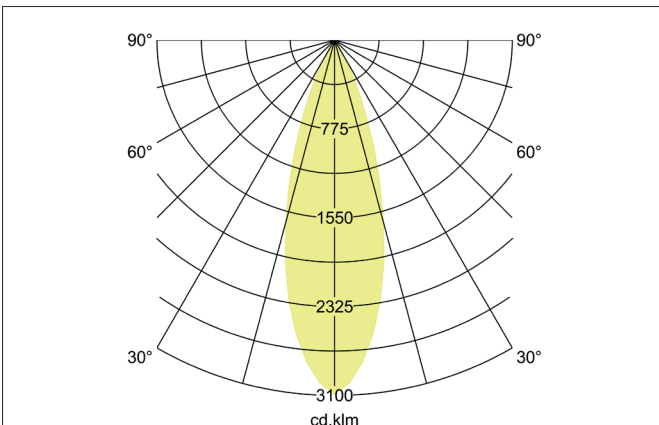

MAXI LED track spotlight
Article no. 88397173

Light.
For Generations.

Tender

LED track spotlight, Round. Luminaire diameter 85.0 mm, Height 263.0 mm Weight 1.269 kg, with rotationssymmetrical, deep, wide distributed light intensity. Luminous flux 4.010 lm, Power 1 x 31,5 W, Light colour warm white, Correlated color temperature (CCT) 3.000 K, Colour rendering index CRI > 90, Housing material: Aluminium, Colour: White structure, Permissible ambient temperature (ta): -20 °C - +25 °C, Protection class (EN 61140): I, Degree of protection (DIN EN 60529): IP20, .With electronic driver, on/off switchable.

Article data	
Article no.	88397173
GTIN	4251433938521
Series name	MAXI
Short description	LED track spotlight
Material	Aluminium
Colour	White
Type of surface	Structure
Shape	Round
Outer diameter	85 mm
Length	235 mm
Width	85 mm
Height	263 mm
Scope of delivery	incl. driver, switchable
Weight	1.269 kg

MAXI LED track spotlight

Article no. 88397173

Light.
For Generations.

Lighting technology	
Colour temperature	3.000 K
Light colour	White
Luminous flux	4,010 lm
System efficiency	127 lm/W
Colour rendering	CRI > 90
Reflector	High-gloss
Beam angle	30°
Light sharing	Symmetric
Adjustable color temperature	No