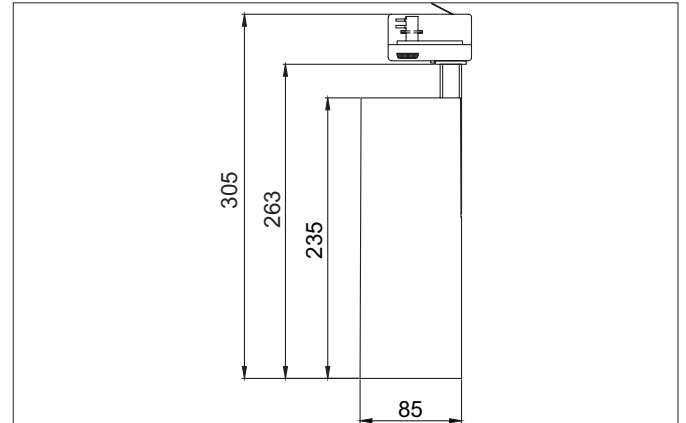

MAXI LED track spotlight
Article no. 88397173

Light.
For Generations.

Tender

LED track spotlight, Round. Luminaire diameter 85.0 mm, Height 263.0 mm Weight 1.269 kg, with rotationssymmetrical, deep, wide distributed light intensity. Luminous flux 4.010 lm, Power 1 x 31,5 W, Light colour warm white, Correlated color temperature (CCT) 3.000 K, Colour rendering index CRI > 90, Housing material: Aluminium, Colour: White structure, Permissible ambient temperature (ta): -20 °C - +25 °C, Protection class (EN 61140): I, Degree of protection (DIN EN 60529): IP20, .With electronic driver, on/off switchable.

Article data	
Article no.	88397173
GTIN	4251433938521
Series name	MAXI
Short description	LED track spotlight
Material	Aluminium
Colour	White
Type of surface	Structure
Shape	Round
Outer diameter	85 mm
Length	235 mm
Width	85 mm
Height	263 mm
Scope of delivery	incl. driver, switchable
Weight	1.269 kg

MAXI LED track spotlight

Article no. 88397173

Light.
For Generations.

Lighting technology	
Colour temperature	3.000 K
Light colour	White
Luminous flux	4,010 lm
System efficiency	127 lm/W
Colour rendering	CRI > 90
Reflector	High-gloss
Beam angle	30°
Light sharing	Symmetric
Adjustable color temperature	No

Packing data	
Gross weight	1.395 kg
Length of packaging	300 mm
Packaging width	200 mm
Packaging height	150 mm
Disposal at end of life	This product must not be disposed of with household waste. You are obliged, to dispose of such electrical waste separately. By disposing of electrical waste and other old or defective electronics separately, you support recycling or other forms of re-use. In that way you help to take care and to avoid that harmful substances get into the environment.