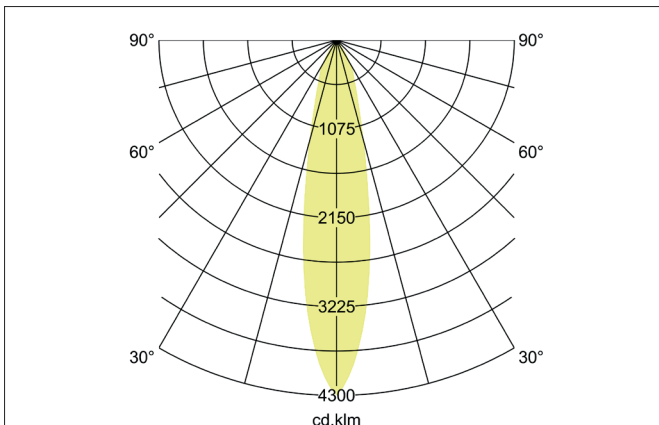

TRAXX MAXI LED track spotlight, on/off switchable

Article no. 88722163

Light.
For Generations.**Tender**

LED track spotlight, on/off switchable, Round. Luminaire diameter 70.0 mm, Weight 0.666 kg, with rotationssymmetrical, deep, wide distributed light intensity. Luminous flux 2.927 lm, Power 1 x 24 W, Light colour warm white, Correlated color temperature (CCT) 3.000 K, Colour rendering index CRI > 90, Rated life time L80/B50 at 25 °C: 50.000 h, Housing material: Aluminium / Glass / Plastic, Colour: Silver structure, Permissible ambient temperature (ta): -20 °C - +25 °C, Protection class (EN 61140): II, Degree of protection (DIN EN 60529): IP20, .With electronic driver, on/off switchable.

Article data	
Article no.	88722163
GTIN	4251433975939
Series name	TRAXX MAXI
Short description	LED track spotlight, on/off switchable
Material	Aluminium / Glass / Plastic
Colour	Silver
Type of surface	Structure
Shape	Round
Outer diameter	70 mm
Weight	0.666 kg

TRAXX MAXI LED track spotlight, on/off switchable

Article no. 88722163

Light.
For Generations.

Lighting technology	
Colour temperature	3.000 K
Light colour	White
Luminous flux	2,927 lm
System efficiency	122 lm/W
Colour rendering	CRI > 90
Reflector	High-gloss
Beam angle	20°
Light sharing	Symmetric
Adjustable color temperature	No