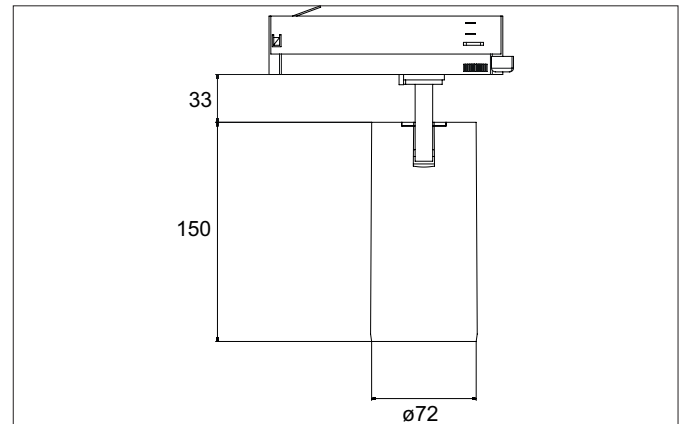

TRAXX MAXI LED track spotlight, on/off switchable

Article no. 88722163

Light.
For Generations.**Tender**

LED track spotlight, on/off switchable, Round. Luminaire diameter 70.0 mm, Weight 0.666 kg, with rotationssymmetrical, deep, wide distributed light intensity. Luminous flux 2.927 lm, Power 1 x 24 W, Light colour warm white, Correlated color temperature (CCT) 3.000 K, Colour rendering index CRI > 90, Rated life time L80/B50 at 25 °C: 50.000 h, Housing material: Aluminium / Glass / Plastic, Colour: Silver structure, Permissible ambient temperature (ta): -20 °C - +25 °C, Protection class (EN 61140): II, Degree of protection (DIN EN 60529): IP20, .With electronic driver, on/off switchable.

Article data	
Article no.	88722163
GTIN	4251433975939
Series name	TRAXX MAXI
Short description	LED track spotlight, on/off switchable
Material	Aluminium / Glass / Plastic
Colour	Silver
Type of surface	Structure
Shape	Round
Outer diameter	70 mm
Weight	0.666 kg

TRAXX MAXI LED track spotlight, on/off switchable

Article no. 88722163

Light.
For Generations.

Lighting technology	
Colour temperature	3.000 K
Light colour	White
Luminous flux	2,927 lm
System efficiency	122 lm/W
Colour rendering	CRI > 90
Reflector	High-gloss
Beam angle	20°
Light sharing	Symmetric
Adjustable color temperature	No

Packing data	
Gross weight	0.796 kg
Length of packaging	290 mm
Packaging width	115 mm
Packaging height	165 mm
Disposal at end of life	This product must not be disposed of with household waste. You are obliged, to dispose of such electrical waste separately. By disposing of electrical waste and other old or defective electronics separately, you support recycling or other forms of re-use. In that way you help to take care and to avoid that harmful substances get into the environment.