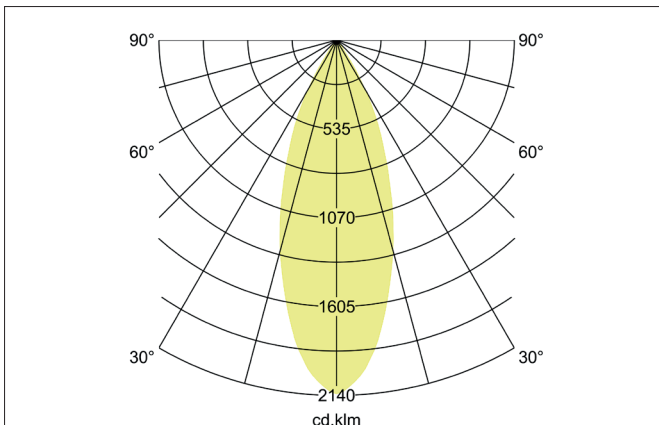

TRAXX MINI LED track spotlight, on/off switchable
Article no. 88704183

Light.
For Generations.

Tender

LED track spotlight, on/off switchable, Round. Luminaire diameter 50.0 mm, Weight 0.378 kg, with rotationssymmetrical, deep, wide distributed light intensity. Luminous flux 1.733 lm, Power 1 x 14,5 W, Light colour warm white, Correlated color temperature (CCT) 3.000 K, Colour rendering index CRI > 90, Rated life time L80/B50 at 25 °C: 50.000 h, Housing material: Aluminium / Glass / Plastic, Colour: Black structure, Permissible ambient temperature (ta): -20 °C - +25 °C, Protection class (EN 61140): II, Degree of protection (DIN EN 60529): IP20, .With electronic driver, on/off switchable.

Article data	
Article no.	88704183
GTIN	4251433977940
Series name	TRAXX MINI
Short description	LED track spotlight, on/off switchable
Material	Aluminium / Glass / Plastic
Colour	Black
Type of surface	Structure
Shape	Round
Outer diameter	50 mm
Weight	0.378 kg

TRAXX MINI LED track spotlight, on/off switchable

Article no. 88704183

Light.
For Generations.

Lighting technology	
Colour temperature	3.000 K
Light colour	White
Luminous flux	1,733 lm
System efficiency	120 lm/W
Colour rendering	CRI > 90
Reflector	High-gloss
Beam angle	40°
Light sharing	Symmetric
Adjustable color temperature	No