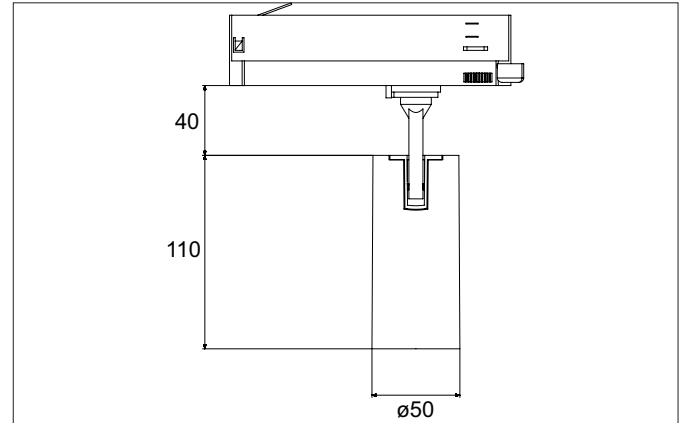

TRAXX MINI LED track spotlight, on/off switchable
Article no. 88704183

Light.
For Generations.

Tender

LED track spotlight, on/off switchable, Round. Luminaire diameter 50.0 mm, Weight 0.378 kg, with rotationssymmetrical, deep, wide distributed light intensity. Luminous flux 1.733 lm, Power 1 x 14,5 W, Light colour warm white, Correlated color temperature (CCT) 3.000 K, Colour rendering index CRI > 90, Rated life time L80/B50 at 25 °C: 50.000 h, Housing material: Aluminium / Glass / Plastic, Colour: Black structure, Permissible ambient temperature (ta): -20 °C - +25 °C, Protection class (EN 61140): II, Degree of protection (DIN EN 60529): IP20, .With electronic driver, on/off switchable.

Article data	
Article no.	88704183
GTIN	4251433977940
Series name	TRAXX MINI
Short description	LED track spotlight, on/off switchable
Material	Aluminium / Glass / Plastic
Colour	Black
Type of surface	Structure
Shape	Round
Outer diameter	50 mm
Weight	0.378 kg

TRAXX MINI LED track spotlight, on/off switchable

Article no. 88704183

Light.
For Generations.

Lighting technology	
Colour temperature	3.000 K
Light colour	White
Luminous flux	1,733 lm
System efficiency	120 lm/W
Colour rendering	CRI > 90
Reflector	High-gloss
Beam angle	40°
Light sharing	Symmetric
Adjustable color temperature	No

Packing data	
Gross weight	0.455 kg
Length of packaging	170 mm
Packaging width	170 mm
Packaging height	110 mm
Disposal at end of life	This product must not be disposed of with household waste. You are obliged, to dispose of such electrical waste separately. By disposing of electrical waste and other old or defective electronics separately, you support recycling or other forms of re-use. In that way you help to take care and to avoid that harmful substances get into the environment.