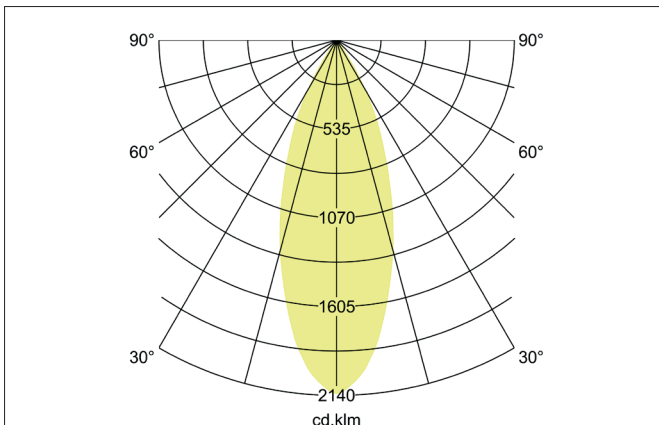

TRAXX MINI LED track spotlight, on/off switchable

Article no. 88704163

Light.
For Generations.**Tender**

LED track spotlight, on/off switchable, Round. Luminaire diameter 50.0 mm, Weight 0.378 kg, with rotationssymmetrical, deep, wide distributed light intensity. Luminous flux 1.733 lm, Power 1 x 14,5 W, Light colour warm white, Correlated color temperature (CCT) 3.000 K, Colour rendering index CRI > 90, Rated life time L80/B50 at 25 °C: 50.000 h, Housing material: Aluminium / Glass / Plastic, Colour: Silver structure, Permissible ambient temperature (ta): -20 °C - +25 °C, Protection class (EN 61140): II, Degree of protection (DIN EN 60529): IP20, .With electronic driver, on/off switchable.

Article data	
Article no.	88704163
GTIN	4251433975793
Series name	TRAXX MINI
Short description	LED track spotlight, on/off switchable
Material	Aluminium / Glass / Plastic
Colour	Silver
Type of surface	Structure
Shape	Round
Outer diameter	50 mm
Weight	0.378 kg

TRAXX MINI LED track spotlight, on/off switchable

Article no. 88704163

Light.
For Generations.

Lighting technology	
Colour temperature	3.000 K
Light colour	White
Luminous flux	1,733 lm
System efficiency	120 lm/W
Colour rendering	CRI > 90
Reflector	High-gloss
Beam angle	40°
Light sharing	Symmetric
Adjustable color temperature	No