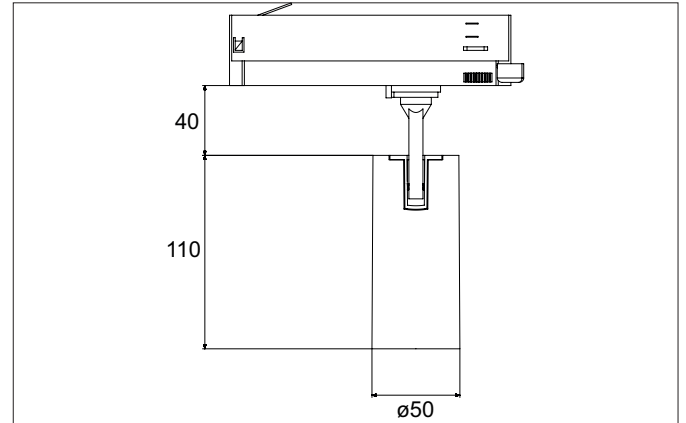

TRAXX MINI LED track spotlight, on/off switchable

Article no. 88704163

Light.
For Generations.**Tender**

LED track spotlight, on/off switchable, Round. Luminaire diameter 50.0 mm, Weight 0.378 kg, with rotationssymmetrical, deep, wide distributed light intensity. Luminous flux 1.733 lm, Power 1 x 14,5 W, Light colour warm white, Correlated color temperature (CCT) 3.000 K, Colour rendering index CRI > 90, Rated life time L80/B50 at 25 °C: 50.000 h, Housing material: Aluminium / Glass / Plastic, Colour: Silver structure, Permissible ambient temperature (ta): -20 °C - +25 °C, Protection class (EN 61140): II, Degree of protection (DIN EN 60529): IP20, .With electronic driver, on/off switchable.

Article data	
Article no.	88704163
GTIN	4251433975793
Series name	TRAXX MINI
Short description	LED track spotlight, on/off switchable
Material	Aluminium / Glass / Plastic
Colour	Silver
Type of surface	Structure
Shape	Round
Outer diameter	50 mm
Weight	0.378 kg

TRAXX MINI LED track spotlight, on/off switchable

Article no. 88704163

Light.
For Generations.

Lighting technology	
Colour temperature	3.000 K
Light colour	White
Luminous flux	1,733 lm
System efficiency	120 lm/W
Colour rendering	CRI > 90
Reflector	High-gloss
Beam angle	40°
Light sharing	Symmetric
Adjustable color temperature	No

Packing data	
Gross weight	0.455 kg
Length of packaging	170 mm
Packaging width	170 mm
Packaging height	110 mm
Disposal at end of life	This product must not be disposed of with household waste. You are obliged, to dispose of such electrical waste separately. By disposing of electrical waste and other old or defective electronics separately, you support recycling or other forms of re-use. In that way you help to take care and to avoid that harmful substances get into the environment.