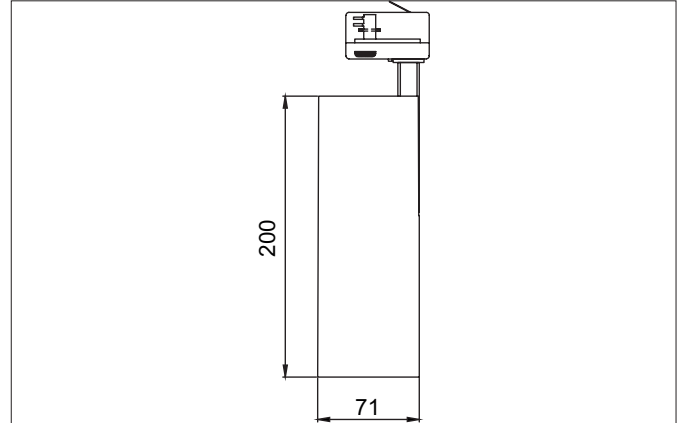

MINI LED track spotlight

Article no. 88393184

Light.
For Generations.**Tender**

LED track spotlight, Round. Luminaire diameter 71.0 mm, Height 200.0 mm Weight 0.839 kg, with rotationssymmetrical, deep, wide distributed light intensity. Luminous flux 2.880 lm, Power 1 x 23 W, Light colour neutral white, Correlated color temperature (CCT) 4.000 K, Colour rendering index CRI > 90, Housing material: Aluminium, Colour: Black structure, Permissible ambient temperature (ta): -20 °C - +25 °C, Protection class (EN 61140): I, Degree of protection (DIN EN 60529): IP20, .With electronic driver, on/off switchable.

Article data	
Article no.	88393184
GTIN	4251433943358
Series name	MINI
Short description	LED track spotlight
Material	Aluminium
Colour	Black
Type of surface	Structure
Shape	Round
Outer diameter	71 mm
Length	200 mm
Width	71 mm
Height	200 mm
Scope of delivery	incl. driver, switchable
Weight	0.839 kg

MINI LED track spotlight

Article no. 88393184

Light.
For Generations.

Lighting technology	
Colour temperature	4.000 K
Light colour	White
Luminous flux	2,880 lm
System efficiency	125 lm/W
Colour rendering	CRI > 90
Reflector	High-gloss
Beam angle	36°
Light sharing	Symmetric
Adjustable color temperature	No

Packing data	
Gross weight	0.968 kg
Length of packaging	295 mm
Packaging width	120 mm
Packaging height	170 mm
Disposal at end of life	This product must not be disposed of with household waste. You are obliged, to dispose of such electrical waste separately. By disposing of electrical waste and other old or defective electronics separately, you support recycling or other forms of re-use. In that way you help to take care and to avoid that harmful substances get into the environment.