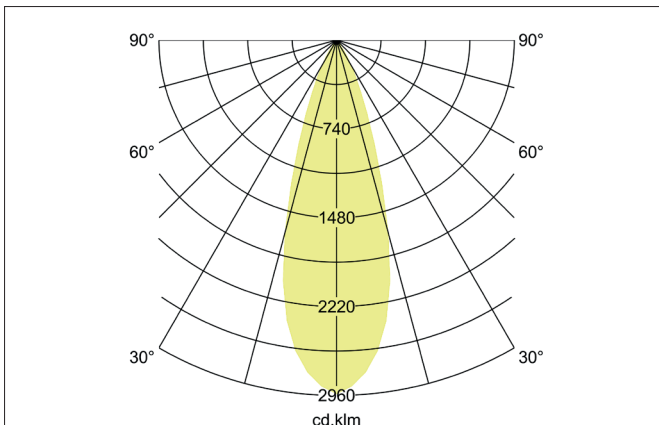

MINI LED track spotlight

Article no. 88393184

Light.
For Generations.**Tender**

LED track spotlight, Round. Luminaire diameter 71.0 mm, Height 200.0 mm Weight 0.839 kg, with rotationssymmetrical, deep, wide distributed light intensity. Luminous flux 2.880 lm, Power 1 x 23 W, Light colour neutral white, Correlated color temperature (CCT) 4.000 K, Colour rendering index CRI > 90, Housing material: Aluminium, Colour: Black structure, Permissible ambient temperature (ta): -20 °C - +25 °C, Protection class (EN 61140): I, Degree of protection (DIN EN 60529): IP20, .With electronic driver, on/off switchable.

Article data	
Article no.	88393184
GTIN	4251433943358
Series name	MINI
Short description	LED track spotlight
Material	Aluminium
Colour	Black
Type of surface	Structure
Shape	Round
Outer diameter	71 mm
Length	200 mm
Width	71 mm
Height	200 mm
Scope of delivery	incl. driver, switchable
Weight	0.839 kg

MINI LED track spotlight

Article no. 88393184

Light.
For Generations.

Lighting technology	
Colour temperature	4.000 K
Light colour	White
Luminous flux	2,880 lm
System efficiency	125 lm/W
Colour rendering	CRI > 90
Reflector	High-gloss
Beam angle	36°
Light sharing	Symmetric
Adjustable color temperature	No