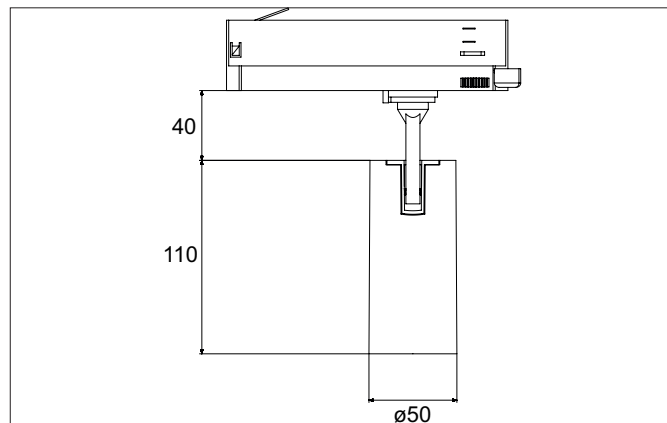

TRAXX MINI LED track spotlight, on/off switchable

Article no. 88702184

Light.
For Generations.**Tender**

LED track spotlight, on/off switchable, Round. Luminaire diameter 50.0 mm, Weight 0.378 kg, with rotationssymmetrical, deep, wide distributed light intensity. Luminous flux 1.766 lm, Power 1 x 14,5 W, Light colour neutral white, Correlated color temperature (CCT) 4.000 K, Colour rendering index CRI > 90, Rated life time L80/B50 at 25 °C: 50.000 h, Housing material: Aluminium / Glass / Plastic, Colour: Black structure, Permissible ambient temperature (ta): -20 °C - +25 °C, Protection class (EN 61140): II, Degree of protection (DIN EN 60529): IP20, .With electronic driver, on/off switchable.

Article data	
Article no.	88702184
GTIN	4251433978657
Series name	TRAXX MINI
Short description	LED track spotlight, on/off switchable
Material	Aluminium / Glass / Plastic
Colour	Black
Type of surface	Structure
Shape	Round
Outer diameter	50 mm
Weight	0.378 kg

TRAXX MINI LED track spotlight, on/off switchable

Article no. 88702184

Light.
For Generations.

Lighting technology	
Colour temperature	4.000 K
Light colour	White
Luminous flux	1,766 lm
System efficiency	122 lm/W
Colour rendering	CRI > 90
Reflector	High-gloss
Beam angle	20°
Light sharing	Symmetric
Adjustable color temperature	No

Packing data	
Gross weight	0.455 kg
Length of packaging	170 mm
Packaging width	170 mm
Packaging height	110 mm
Disposal at end of life	This product must not be disposed of with household waste. You are obliged, to dispose of such electrical waste separately. By disposing of electrical waste and other old or defective electronics separately, you support recycling or other forms of re-use. In that way you help to take care and to avoid that harmful substances get into the environment.