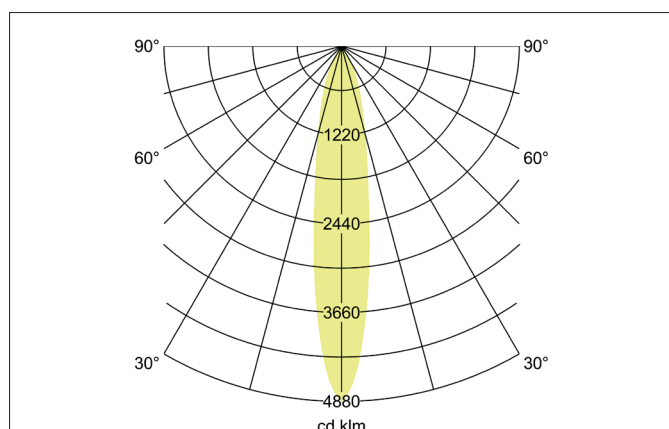

TRAXX MINI LED track spotlight, on/off switchable

Article no. 88702184

Light.
For Generations.**Tender**

LED track spotlight, on/off switchable, Round. Luminaire diameter 50.0 mm, Weight 0.378 kg, with rotationssymmetrical, deep, wide distributed light intensity. Luminous flux 1.766 lm, Power 1 x 14,5 W, Light colour neutral white, Correlated color temperature (CCT) 4.000 K, Colour rendering index CRI > 90, Rated life time L80/B50 at 25 °C: 50.000 h, Housing material: Aluminium / Glass / Plastic, Colour: Black structure, Permissible ambient temperature (ta): -20 °C - +25 °C, Protection class (EN 61140): II, Degree of protection (DIN EN 60529): IP20, .With electronic driver, on/off switchable.

Article data	
Article no.	88702184
GTIN	4251433978657
Series name	TRAXX MINI
Short description	LED track spotlight, on/off switchable
Material	Aluminium / Glass / Plastic
Colour	Black
Type of surface	Structure
Shape	Round
Outer diameter	50 mm
Weight	0.378 kg

TRAXX MINI LED track spotlight, on/off switchable

Article no. 88702184

Light.
For Generations.

Lighting technology	
Colour temperature	4.000 K
Light colour	White
Luminous flux	1,766 lm
System efficiency	122 lm/W
Colour rendering	CRI > 90
Reflector	High-gloss
Beam angle	20°
Light sharing	Symmetric
Adjustable color temperature	No