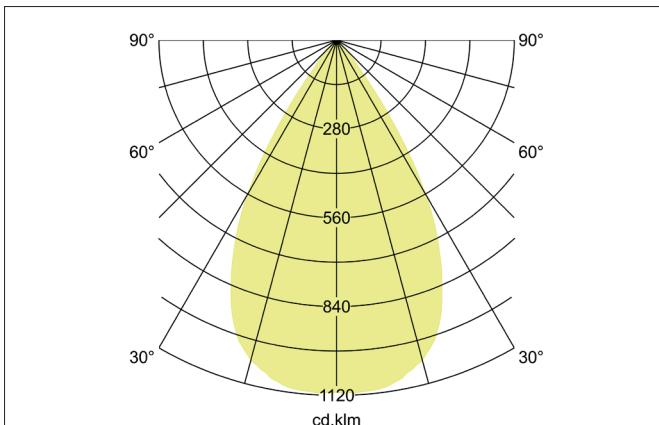

TRAXX MINI LED track spotlight, on/off switchable
Article no. 88706183

Light.
For Generations.

Tender

LED track spotlight, on/off switchable, Round. Luminaire diameter 50.0 mm, Weight 0.378 kg, with rotationssymmetrical, deep, wide distributed light intensity. Luminous flux 1.756 lm, Power 1 x 14,5 W, Light colour warm white, Correlated color temperature (CCT) 3.000 K, Colour rendering index CRI > 90, Rated life time L80/B50 at 25 °C: 50.000 h, Housing material: Aluminium / Glass / Plastic, Colour: Black structure, Permissible ambient temperature (ta): -20 °C - +25 °C, Protection class (EN 61140): II, Degree of protection (DIN EN 60529): IP20, .With electronic driver, on/off switchable.

Article data	
Article no.	88706183
GTIN	4251433977964
Series name	TRAXX MINI
Short description	LED track spotlight, on/off switchable
Material	Aluminium / Glass / Plastic
Colour	Black
Type of surface	Structure
Shape	Round
Outer diameter	50 mm
Weight	0.378 kg

TRAXX MINI LED track spotlight, on/off switchable

Article no. 88706183

Light.
For Generations.

Lighting technology	
Colour temperature	3.000 K
Light colour	White
Luminous flux	1,756 lm
System efficiency	121 lm/W
Colour rendering	CRI > 90
Reflector	High-gloss
Beam angle	60°
Light sharing	Symmetric
Adjustable color temperature	No