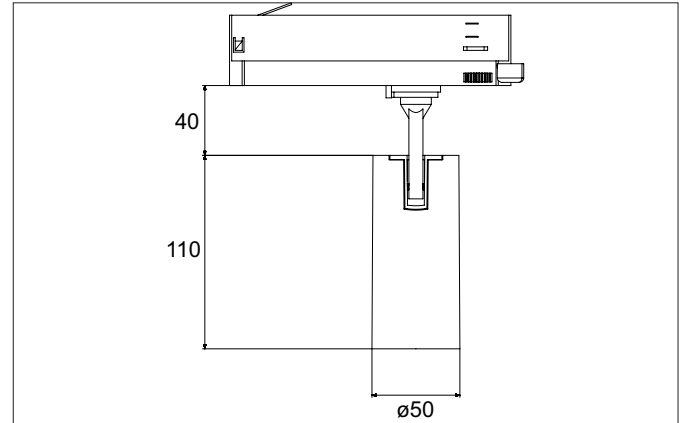

TRAXX MINI LED track spotlight, on/off switchable
Article no. 88706183

Light.
For Generations.

Tender

LED track spotlight, on/off switchable, Round. Luminaire diameter 50.0 mm, Weight 0.378 kg, with rotationssymmetrical, deep, wide distributed light intensity. Luminous flux 1.756 lm, Power 1 x 14,5 W, Light colour warm white, Correlated color temperature (CCT) 3.000 K, Colour rendering index CRI > 90, Rated life time L80/B50 at 25 °C: 50.000 h, Housing material: Aluminium / Glass / Plastic, Colour: Black structure, Permissible ambient temperature (ta): -20 °C - +25 °C, Protection class (EN 61140): II, Degree of protection (DIN EN 60529): IP20, .With electronic driver, on/off switchable.

Article data	
Article no.	88706183
GTIN	4251433977964
Series name	TRAXX MINI
Short description	LED track spotlight, on/off switchable
Material	Aluminium / Glass / Plastic
Colour	Black
Type of surface	Structure
Shape	Round
Outer diameter	50 mm
Weight	0.378 kg

TRAXX MINI LED track spotlight, on/off switchable

Article no. 88706183

Light.
For Generations.

Lighting technology	
Colour temperature	3.000 K
Light colour	White
Luminous flux	1,756 lm
System efficiency	121 lm/W
Colour rendering	CRI > 90
Reflector	High-gloss
Beam angle	60°
Light sharing	Symmetric
Adjustable color temperature	No

Packing data	
Gross weight	0.455 kg
Length of packaging	170 mm
Packaging width	170 mm
Packaging height	110 mm
Disposal at end of life	This product must not be disposed of with household waste. You are obliged, to dispose of such electrical waste separately. By disposing of electrical waste and other old or defective electronics separately, you support recycling or other forms of re-use. In that way you help to take care and to avoid that harmful substances get into the environment.