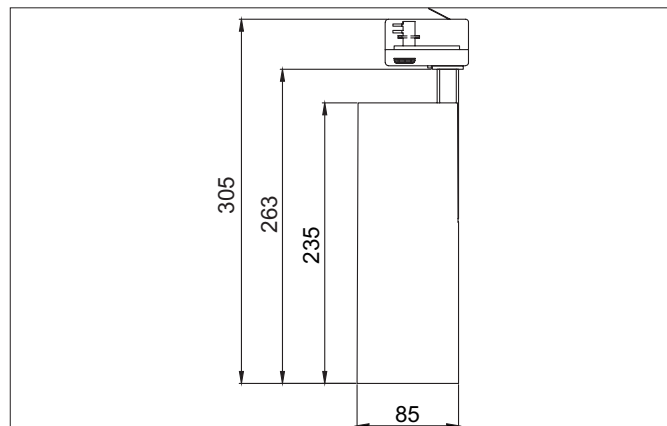

MAXI LED track spotlight

Article no. 88397184

Light.
For Generations.

Tender

LED track spotlight, Round.Luminaire diameter 85.0 mm, Hight 263.0 mm Weight 1.269 kg, with rotattionssymmetrical, deep, wide distributed light intensity.Luminous flux 4.050 lm, Power 1 x 31,5 W, Light colour neutral white, Correlated color temperature (CCT) 4.000 K, Colour rendering index CRI > 90, Housing material: Aluminium, Colour: Black structure, Permissible ambient temperature (ta): -20 °C - +25 °C, Protection class (EN 61140): I, Degree of protection (DIN EN 60529): IP20, .With electronic driver, on/off switchable.

Article data	
Article no.	88397184
GTIN	4251433942771
Series name	MAXI
Short description	LED track spotlight
Material	Aluminium
Colour	Black
Type of surface	Structure
Shape	Round
Outer diameter	85 mm
Length	235 mm
Width	85 mm
Hight	263 mm
Scope of delivery	incl. driver, switchable
Weight	1.269 kg

MAXI LED track spotlight

Article no. 88397184

Light.
For Generations.

Lighting technology	
Colour temperature	4.000 K
Light colour	White
Luminous flux	4,050 lm
System efficiency	129 lm/W
Colour rendering	CRI > 90
Reflector	High-gloss
Beam angle	30°
Light sharing	Symmetric
Adjustable color temperature	No

Packing data	
Gross weight	1.395 kg
Length of packaging	300 mm
Packaging width	200 mm
Packaging height	150 mm
Disposal at end of life	This product must not be disposed of with household waste. You are obliged, to dispose of such electrical waste separately. By disposing of electrical waste and other old or defective electronics separately, you support recycling or other forms of re-use. In that way you help to take care and to avoid that harmful substances get into the environment.