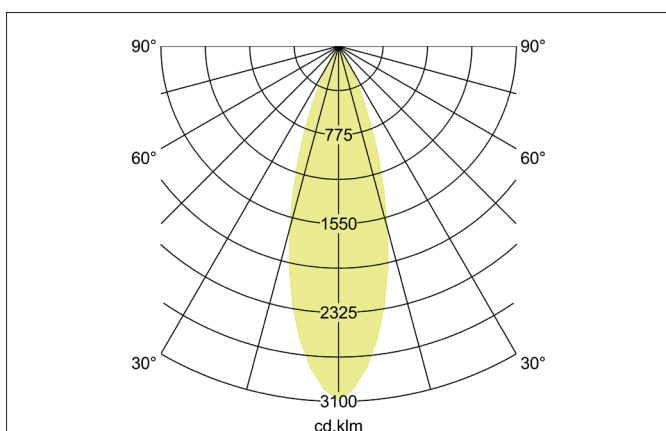

MAXI LED track spotlight

Article no. 88397184

Light.
For Generations.

Tender

LED track spotlight, Round.Luminaire diameter 85.0 mm, Hight 263.0 mm Weight 1.269 kg, with rotattionssymmetrical, deep, wide distributed light intensity.Luminous flux 4.050 lm, Power 1 x 31,5 W, Light colour neutral white, Correlated color temperature (CCT) 4.000 K, Colour rendering index CRI > 90, Housing material: Aluminium, Colour: Black structure, Permissible ambient temperature (ta): -20 °C - +25 °C, Protection class (EN 61140): I, Degree of protection (DIN EN 60529): IP20, .With electronic driver, on/off switchable.

Article data	
Article no.	88397184
GTIN	4251433942771
Series name	MAXI
Short description	LED track spotlight
Material	Aluminium
Colour	Black
Type of surface	Structure
Shape	Round
Outer diameter	85 mm
Length	235 mm
Width	85 mm
Hight	263 mm
Scope of delivery	incl. driver, switchable
Weight	1.269 kg

MAXI LED track spotlight

Article no. 88397184

Light.
For Generations.

Lighting technology	
Colour temperature	4.000 K
Light colour	White
Luminous flux	4,050 lm
System efficiency	129 lm/W
Colour rendering	CRI > 90
Reflector	High-gloss
Beam angle	30°
Light sharing	Symmetric
Adjustable color temperature	No