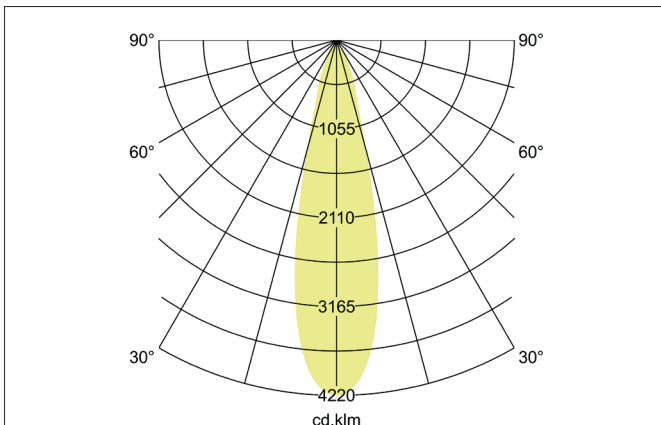

TRAXX MIDI LED track spotlight, on/off switchable

Article no. 88712174

Light.
For Generations.**Tender**

LED track spotlight, on/off switchable, Round. Luminaire diameter 60.0 mm, Weight 0.606 kg, with rotationssymmetrical, deep, wide distributed light intensity. Luminous flux 2.554 lm, Power 1 x 21 W, Light colour neutral white, Correlated color temperature (CCT) 4.000 K, Colour rendering index CRI > 90, Rated life time L80/B50 at 25 °C: 50.000 h, Housing material: Aluminium / Glass / Plastic, Colour: White structure, Permissible ambient temperature (ta): -20 °C - +25 °C, Protection class (EN 61140): II, Degree of protection (DIN EN 60529): IP20, .With electronic driver, on/off switchable.

Article data	
Article no.	88712174
GTIN	4251433977575
Series name	TRAXX MIDI
Short description	LED track spotlight, on/off switchable
Material	Aluminium / Glass / Plastic
Colour	White
Type of surface	Structure
Shape	Round
Outer diameter	60 mm
Weight	0.606 kg