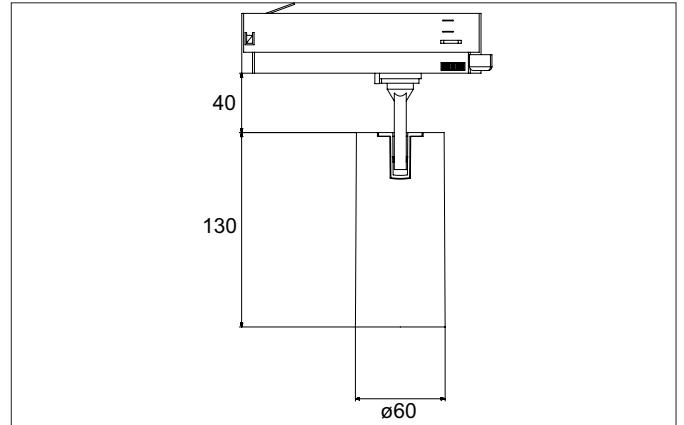

TRAXX MIDI LED track spotlight, on/off switchable

Article no. 88712174

Light.
For Generations.**Tender**

LED track spotlight, on/off switchable, Round. Luminaire diameter 60.0 mm, Weight 0.606 kg, with rotationssymmetrical, deep, wide distributed light intensity. Luminous flux 2.554 lm, Power 1 x 21 W, Light colour neutral white, Correlated color temperature (CCT) 4.000 K, Colour rendering index CRI > 90, Rated life time L80/B50 at 25 °C: 50.000 h, Housing material: Aluminium / Glass / Plastic, Colour: White structure, Permissible ambient temperature (ta): -20 °C - +25 °C, Protection class (EN 61140): II, Degree of protection (DIN EN 60529): IP20, .With electronic driver, on/off switchable.

Article data	
Article no.	88712174
GTIN	4251433977575
Series name	TRAXX MIDI
Short description	LED track spotlight, on/off switchable
Material	Aluminium / Glass / Plastic
Colour	White
Type of surface	Structure
Shape	Round
Outer diameter	60 mm
Weight	0.606 kg

Mounting technology	
Mounting method	Surface mounting
Place of installation	Ceiling-mounted
Adjustability	Rotatable and adjustable head
Swivel angle	90°
Rotation angle	350°
Head adjustable angle	90°
Suitable for through-wiring	No

Packing data	
Gross weight	0.669 kg
Length of packaging	175 mm
Packaging width	175 mm
Packaging height	115 mm
Disposal at end of life	This product must not be disposed of with household waste. You are obliged, to dispose of such electrical waste separately. By disposing of electrical waste and other old or defective electronics separately, you support recycling or other forms of re-use. In that way you help to take care and to avoid that harmful substances get into the environment.