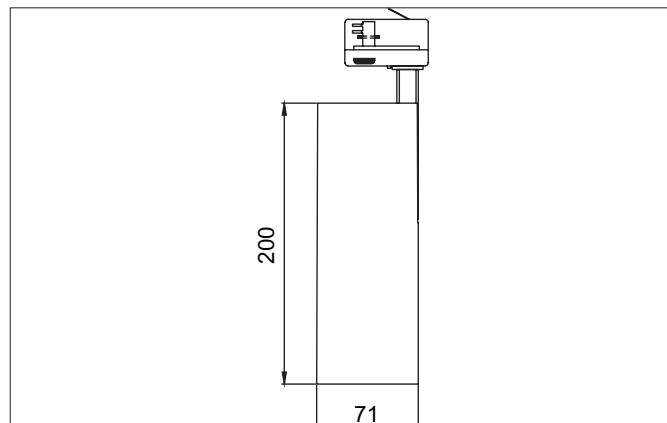

**MINI LED track spotlight**

Article no. 88393685

Light.  
For Generations.**Tender**

LED track spotlight, Round. Luminaire diameter 71.0 mm, Height 200.0 mm Weight 0.839 kg, with rotationssymmetrical, deep, wide distributed light intensity. Luminous flux 2.880 lm, Power 1 x 23 W, Light colour neutral white, Correlated color temperature (CCT) 3.500 K, Colour rendering index CRI > 90, Housing material: Aluminium, Colour: Silver structure, Permissible ambient temperature (ta): -20 °C - +25 °C, Protection class (EN 61140): I, Degree of protection (DIN EN 60529): IP20, .With electronic driver, on/off switchable.

Article data	
Article no.	88393685
GTIN	4251433947486
Series name	MINI
Short description	LED track spotlight
Material	Aluminium
Colour	Silver
Type of surface	Structure
Shape	Round
Outer diameter	71 mm
Length	200 mm
Width	71 mm
Height	200 mm
Scope of delivery	incl. driver, switchable
Weight	0.839 kg

**MINI LED track spotlight**

Article no. 88393685

Light.  
For Generations.

Lighting technology	
Colour temperature	3.500 K
Light colour	White
Luminous flux	2,880 lm
System efficiency	125 lm/W
Colour rendering	CRI > 90
Reflector	High-gloss
Beam angle	36°
Light sharing	Symmetric
Adjustable color temperature	No

Packing data	
Gross weight	0.968 kg
Length of packaging	295 mm
Packaging width	120 mm
Packaging height	170 mm
Disposal at end of life	This product must not be disposed of with household waste. You are obliged, to dispose of such electrical waste separately. By disposing of electrical waste and other old or defective electronics separately, you support recycling or other forms of re-use. In that way you help to take care and to avoid that harmful substances get into the environment.