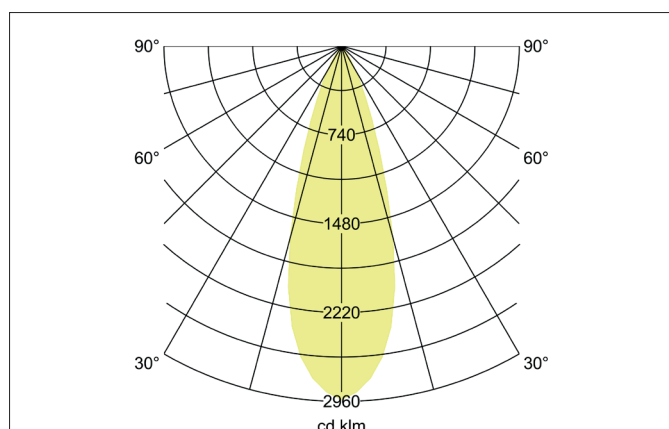

**MINI LED track spotlight**

Article no. 88393685

Light.  
For Generations.**Tender**

LED track spotlight, Round. Luminaire diameter 71.0 mm, Height 200.0 mm Weight 0.839 kg, with rotationssymmetrical, deep, wide distributed light intensity. Luminous flux 2.880 lm, Power 1 x 23 W, Light colour neutral white, Correlated color temperature (CCT) 3.500 K, Colour rendering index CRI > 90, Housing material: Aluminium, Colour: Silver structure, Permissible ambient temperature (ta): -20 °C - +25 °C, Protection class (EN 61140): I, Degree of protection (DIN EN 60529): IP20, .With electronic driver, on/off switchable.

Article data	
Article no.	88393685
GTIN	4251433947486
Series name	MINI
Short description	LED track spotlight
Material	Aluminium
Colour	Silver
Type of surface	Structure
Shape	Round
Outer diameter	71 mm
Length	200 mm
Width	71 mm
Height	200 mm
Scope of delivery	incl. driver, switchable
Weight	0.839 kg

**MINI LED track spotlight**

Article no. 88393685

Light.  
For Generations.

Lighting technology	
Colour temperature	3.500 K
Light colour	White
Luminous flux	2,880 lm
System efficiency	125 lm/W
Colour rendering	CRI > 90
Reflector	High-gloss
Beam angle	36°
Light sharing	Symmetric
Adjustable color temperature	No