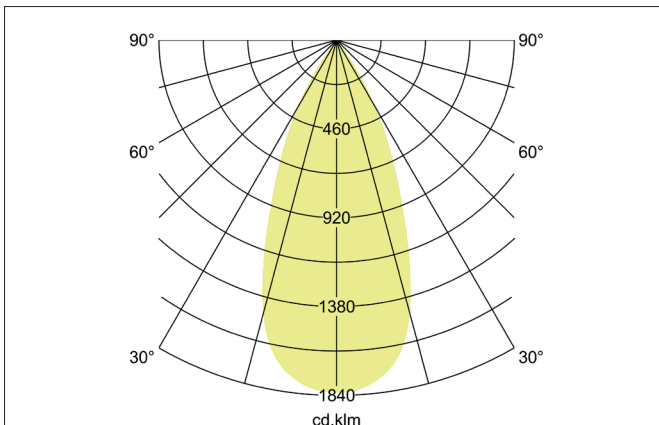

TRAXX MAXI LED track spotlight, on/off switchable

Article no. 88724165

Light.
For Generations.**Tender**

LED track spotlight, on/off switchable, Round. Luminaire diameter 70.0 mm, Weight 0.666 kg, with rotationssymmetrical, deep, wide distributed light intensity. Luminous flux 3.044 lm, Power 1 x 24 W, Light colour neutral white, Correlated color temperature (CCT) 3.500 K, Colour rendering index CRI > 90, Rated life time L80/B50 at 25 °C: 50.000 h, Housing material: Aluminium / Glass / Plastic, Colour: Silver structure, Permissible ambient temperature (ta): -20 °C - +25 °C, Protection class (EN 61140): II, Degree of protection (DIN EN 60529): IP20, .With electronic driver, on/off switchable.

Article data	
Article no.	88724165
GTIN	4251433976264
Series name	TRAXX MAXI
Short description	LED track spotlight, on/off switchable
Material	Aluminium / Glass / Plastic
Colour	Silver
Type of surface	Structure
Shape	Round
Outer diameter	70 mm
Weight	0.666 kg

TRAXX MAXI LED track spotlight, on/off switchable

Article no. 88724165

Light.
For Generations.

Lighting technology	
Colour temperature	3.500 K
Light colour	White
Luminous flux	3,044 lm
System efficiency	127 lm/W
Colour rendering	CRI > 90
Reflector	High-gloss
Beam angle	40°
Light sharing	Symmetric
Adjustable color temperature	No