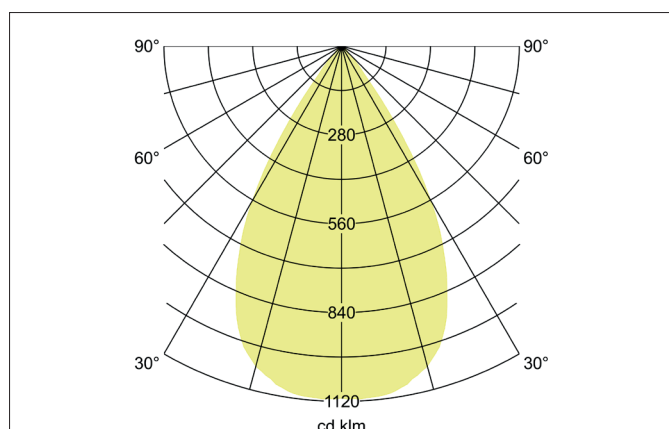

**TRAXX MINI LED track spotlight, on/off switchable**

Article no. 88706173

Light.  
For Generations.**Tender**

LED track spotlight, on/off switchable, Round. Luminaire diameter 50.0 mm, Weight 0.378 kg, with rotationssymmetrical, deep, wide distributed light intensity. Luminous flux 1.756 lm, Power 1 x 14,5 W, Light colour warm white, Correlated color temperature (CCT) 3.000 K, Colour rendering index CRI > 90, Rated life time L80/B50 at 25 °C: 50.000 h, Housing material: Aluminium / Glass / Plastic, Colour: White structure, Permissible ambient temperature (ta): -20 °C - +25 °C, Protection class (EN 61140): II, Degree of protection (DIN EN 60529): IP20, .With electronic driver, on/off switchable.

Article data	
Article no.	88706173
GTIN	4251433976868
Series name	TRAXX MINI
Short description	LED track spotlight, on/off switchable
Material	Aluminium / Glass / Plastic
Colour	White
Type of surface	Structure
Shape	Round
Outer diameter	50 mm
Weight	0.378 kg

**TRAXX MINI LED track spotlight, on/off switchable**

Article no. 88706173

Light.  
For Generations.

Lighting technology	
Colour temperature	3.000 K
Light colour	White
Luminous flux	1,756 lm
System efficiency	121 lm/W
Colour rendering	CRI > 90
Reflector	High-gloss
Beam angle	60°
Light sharing	Symmetric
Adjustable color temperature	No