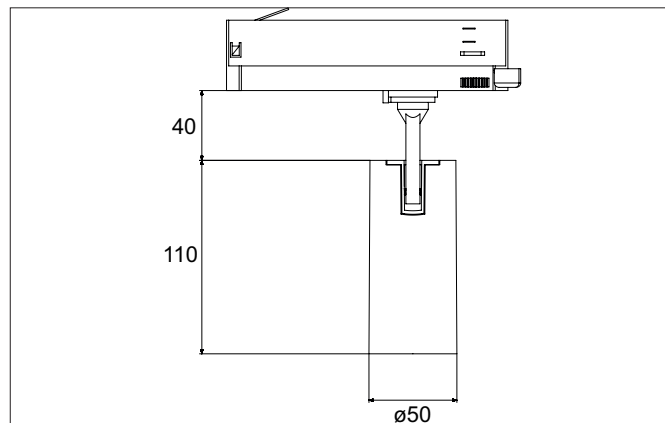

**TRAXX MINI LED track spotlight, on/off switchable**

Article no. 88706173

Light.  
For Generations.**Tender**

LED track spotlight, on/off switchable, Round. Luminaire diameter 50.0 mm, Weight 0.378 kg, with rotationssymmetrical, deep, wide distributed light intensity. Luminous flux 1.756 lm, Power 1 x 14,5 W, Light colour warm white, Correlated color temperature (CCT) 3.000 K, Colour rendering index CRI > 90, Rated life time L80/B50 at 25 °C: 50.000 h, Housing material: Aluminium / Glass / Plastic, Colour: White structure, Permissible ambient temperature (ta): -20 °C - +25 °C, Protection class (EN 61140): II, Degree of protection (DIN EN 60529): IP20, .With electronic driver, on/off switchable.

Article data	
Article no.	88706173
GTIN	4251433976868
Series name	TRAXX MINI
Short description	LED track spotlight, on/off switchable
Material	Aluminium / Glass / Plastic
Colour	White
Type of surface	Structure
Shape	Round
Outer diameter	50 mm
Weight	0.378 kg

**TRAXX MINI LED track spotlight, on/off switchable**

Article no. 88706173

Light.  
For Generations.

Lighting technology	
Colour temperature	3.000 K
Light colour	White
Luminous flux	1,756 lm
System efficiency	121 lm/W
Colour rendering	CRI > 90
Reflector	High-gloss
Beam angle	60°
Light sharing	Symmetric
Adjustable color temperature	No

Packing data	
Gross weight	0.455 kg
Length of packaging	170 mm
Packaging width	170 mm
Packaging height	110 mm
Disposal at end of life	This product must not be disposed of with household waste. You are obliged, to dispose of such electrical waste separately. By disposing of electrical waste and other old or defective electronics separately, you support recycling or other forms of re-use. In that way you help to take care and to avoid that harmful substances get into the environment.