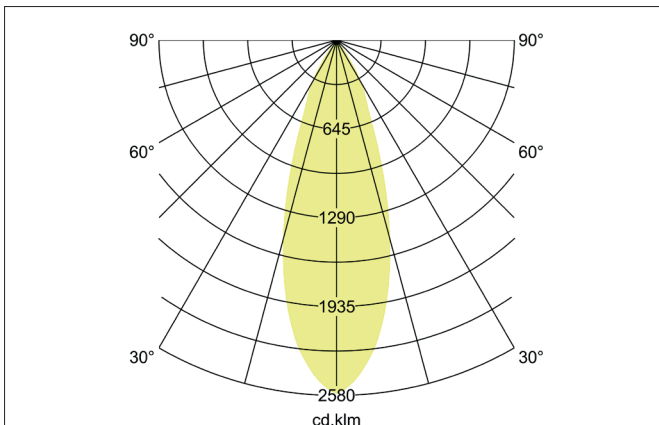

TRAXX MAXI LED track spotlight, on/off switchable

Article no. 88723163

Light.
For Generations.**Tender**

LED track spotlight, on/off switchable, Round. Luminaire diameter 70.0 mm, Weight 0.666 kg, with rotationssymmetrical, deep, wide distributed light intensity. Luminous flux 2.880 lm, Power 1 x 24 W, Light colour warm white, Correlated color temperature (CCT) 3.000 K, Colour rendering index CRI > 90, Rated life time L80/B50 at 25 °C: 50.000 h, Housing material: Aluminium / Glass / Plastic, Colour: Silver structure, Permissible ambient temperature (ta): -20 °C - +25 °C, Protection class (EN 61140): II, Degree of protection (DIN EN 60529): IP20, .With electronic driver, on/off switchable.

Article data	
Article no.	88723163
GTIN	4251433975915
Series name	TRAXX MAXI
Short description	LED track spotlight, on/off switchable
Material	Aluminium / Glass / Plastic
Colour	Silver
Type of surface	Structure
Shape	Round
Outer diameter	70 mm
Weight	0.666 kg

TRAXX MAXI LED track spotlight, on/off switchable

Article no. 88723163

Light.
For Generations.

Lighting technology	
Colour temperature	3.000 K
Light colour	White
Luminous flux	2,880 lm
System efficiency	120 lm/W
Colour rendering	CRI > 90
Reflector	High-gloss
Beam angle	30°
Light sharing	Symmetric
Adjustable color temperature	No