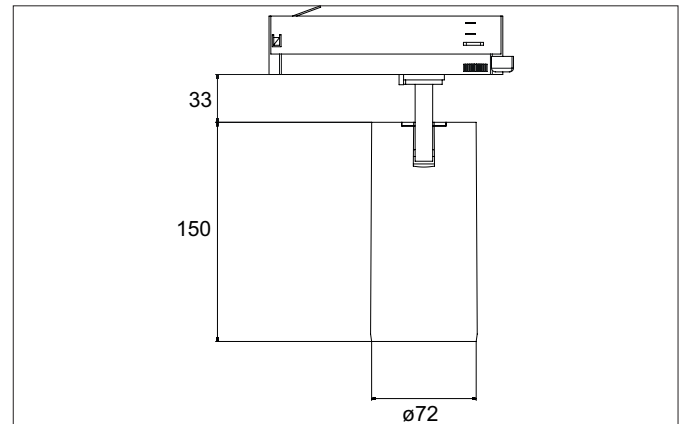

TRAXX MAXI LED track spotlight, on/off switchable

Article no. 88723163

Light.
For Generations.**Tender**

LED track spotlight, on/off switchable, Round. Luminaire diameter 70.0 mm, Weight 0.666 kg, with rotationssymmetrical, deep, wide distributed light intensity. Luminous flux 2.880 lm, Power 1 x 24 W, Light colour warm white, Correlated color temperature (CCT) 3.000 K, Colour rendering index CRI > 90, Rated life time L80/B50 at 25 °C: 50.000 h, Housing material: Aluminium / Glass / Plastic, Colour: Silver structure, Permissible ambient temperature (ta): -20 °C - +25 °C, Protection class (EN 61140): II, Degree of protection (DIN EN 60529): IP20, .With electronic driver, on/off switchable.

Article data	
Article no.	88723163
GTIN	4251433975915
Series name	TRAXX MAXI
Short description	LED track spotlight, on/off switchable
Material	Aluminium / Glass / Plastic
Colour	Silver
Type of surface	Structure
Shape	Round
Outer diameter	70 mm
Weight	0.666 kg

TRAXX MAXI LED track spotlight, on/off switchable

Article no. 88723163

Light.
For Generations.

Lighting technology	
Colour temperature	3.000 K
Light colour	White
Luminous flux	2,880 lm
System efficiency	120 lm/W
Colour rendering	CRI > 90
Reflector	High-gloss
Beam angle	30°
Light sharing	Symmetric
Adjustable color temperature	No

Packing data	
Gross weight	0.796 kg
Length of packaging	290 mm
Packaging width	115 mm
Packaging height	165 mm
Disposal at end of life	This product must not be disposed of with household waste. You are obliged, to dispose of such electrical waste separately. By disposing of electrical waste and other old or defective electronics separately, you support recycling or other forms of re-use. In that way you help to take care and to avoid that harmful substances get into the environment.