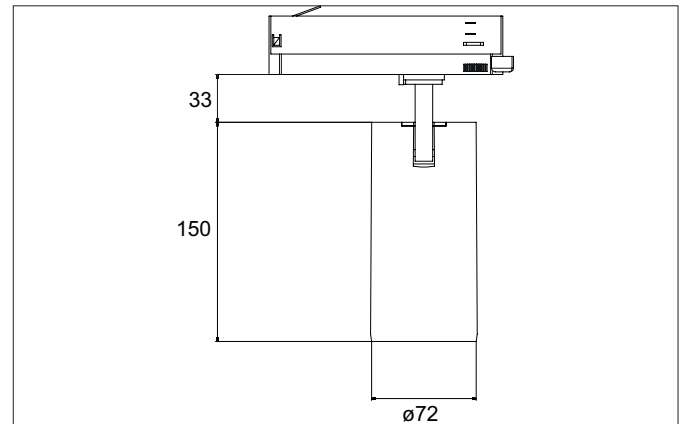

**TRAXX MAXI LED track spotlight, on/off switchable**

Article no. 88724183

Light.  
For Generations.**Tender**

LED track spotlight, on/off switchable, Round. Luminaire diameter 70.0 mm, Weight 0.666 kg, with rotationssymmetrical, deep, wide distributed light intensity. Luminous flux 3.095 lm, Power 1 x 24 W, Light colour warm white, Correlated color temperature (CCT) 3.000 K, Colour rendering index CRI > 90, Rated life time L80/B50 at 25 °C: 50.000 h, Housing material: Aluminium / Glass / Plastic, Colour: Black structure, Permissible ambient temperature (ta): -20 °C - +25 °C, Protection class (EN 61140): II, Degree of protection (DIN EN 60529): IP20, .With electronic driver, on/off switchable.

Article data	
Article no.	88724183
GTIN	4251433978091
Series name	TRAXX MAXI
Short description	LED track spotlight, on/off switchable
Material	Aluminium / Glass / Plastic
Colour	Black
Type of surface	Structure
Shape	Round
Outer diameter	70 mm
Weight	0.666 kg

**TRAXX MAXI LED track spotlight, on/off switchable**

Article no. 88724183

Light.  
For Generations.

Lighting technology	
Colour temperature	3.000 K
Light colour	White
Luminous flux	3,095 lm
System efficiency	129 lm/W
Colour rendering	CRI > 90
Reflector	High-gloss
Beam angle	40°
Light sharing	Symmetric
Adjustable color temperature	No

Packing data	
Gross weight	0.796 kg
Length of packaging	290 mm
Packaging width	115 mm
Packaging height	165 mm
Disposal at end of life	This product must not be disposed of with household waste. You are obliged, to dispose of such electrical waste separately. By disposing of electrical waste and other old or defective electronics separately, you support recycling or other forms of re-use. In that way you help to take care and to avoid that harmful substances get into the environment.