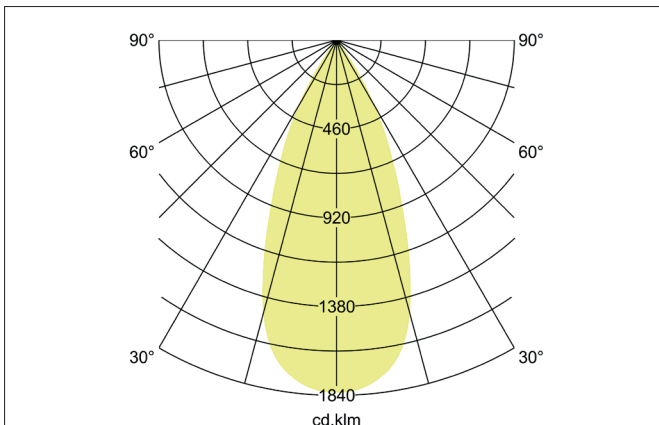

**TRAXX MAXI LED track spotlight, on/off switchable**

Article no. 88724183

Light.  
For Generations.**Tender**

LED track spotlight, on/off switchable, Round. Luminaire diameter 70.0 mm, Weight 0.666 kg, with rotationssymmetrical, deep, wide distributed light intensity. Luminous flux 3.095 lm, Power 1 x 24 W, Light colour warm white, Correlated color temperature (CCT) 3.000 K, Colour rendering index CRI > 90, Rated life time L80/B50 at 25 °C: 50.000 h, Housing material: Aluminium / Glass / Plastic, Colour: Black structure, Permissible ambient temperature (ta): -20 °C - +25 °C, Protection class (EN 61140): II, Degree of protection (DIN EN 60529): IP20, .With electronic driver, on/off switchable.

Article data	
Article no.	88724183
GTIN	4251433978091
Series name	TRAXX MAXI
Short description	LED track spotlight, on/off switchable
Material	Aluminium / Glass / Plastic
Colour	Black
Type of surface	Structure
Shape	Round
Outer diameter	70 mm
Weight	0.666 kg

**TRAXX MAXI LED track spotlight, on/off switchable**

Article no. 88724183

Light.  
For Generations.

Lighting technology	
Colour temperature	3.000 K
Light colour	White
Luminous flux	3,095 lm
System efficiency	129 lm/W
Colour rendering	CRI > 90
Reflector	High-gloss
Beam angle	40°
Light sharing	Symmetric
Adjustable color temperature	No