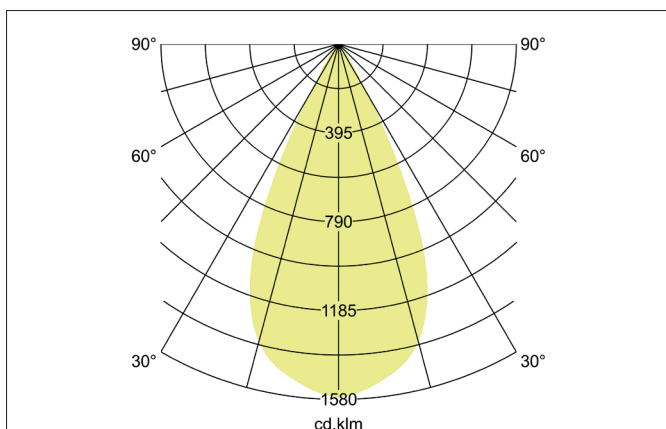

TRAXX MIDI LED track spotlight, on/off switchable

Article no. 88715165

Light.
For Generations.

Tender

LED track spotlight, on/off switchable, Round. Luminaire diameter 60.0 mm, Weight 0.606 kg, with rotationssymmetrical, deep, wide distributed light intensity. Luminous flux 2.554 lm, Power 1 x 21 W, Light colour neutral white, Correlated color temperature (CCT) 3.500 K, Colour rendering index CRI > 90, Rated life time L80/B50 at 25 °C: 50.000 h, Housing material: Aluminium / Glass / Plastic, Colour: Silver structure, Permissible ambient temperature (ta): -20 °C - +25 °C, Protection class (EN 61140): II, Degree of protection (DIN EN 60529): IP20, .With electronic driver, on/off switchable.

Article data	
Article no.	88715165
GTIN	4251433976301
Series name	TRAXX MIDI
Short description	LED track spotlight, on/off switchable
Material	Aluminium / Glass / Plastic
Colour	Silver
Type of surface	Structure
Shape	Round
Outer diameter	60 mm
Weight	0.606 kg