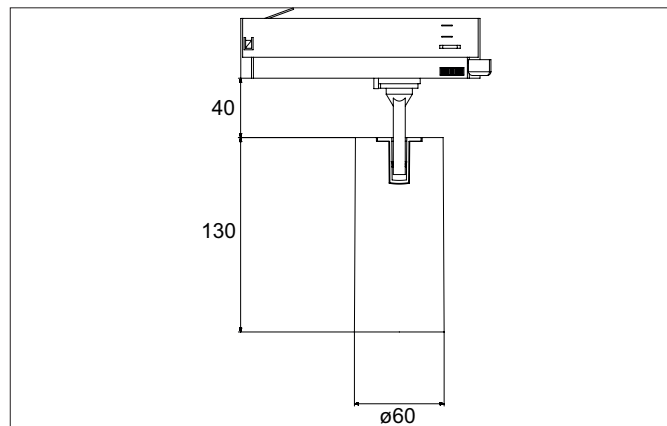

TRAXX MIDI LED track spotlight, on/off switchable

Article no. 88715165

Light.
For Generations.

Tender

LED track spotlight, on/off switchable, Round. Luminaire diameter 60.0 mm, Weight 0.606 kg, with rotationssymmetrical, deep, wide distributed light intensity. Luminous flux 2.554 lm, Power 1 x 21 W, Light colour neutral white, Correlated color temperature (CCT) 3.500 K, Colour rendering index CRI > 90, Rated life time L80/B50 at 25 °C: 50.000 h, Housing material: Aluminium / Glass / Plastic, Colour: Silver structure, Permissible ambient temperature (ta): -20 °C - +25 °C, Protection class (EN 61140): II, Degree of protection (DIN EN 60529): IP20, .With electronic driver, on/off switchable.

Article data	
Article no.	88715165
GTIN	4251433976301
Series name	TRAXX MIDI
Short description	LED track spotlight, on/off switchable
Material	Aluminium / Glass / Plastic
Colour	Silver
Type of surface	Structure
Shape	Round
Outer diameter	60 mm
Weight	0.606 kg

Mounting technology	
Mounting method	Surface mounting
Place of installation	Ceiling-mounted
Adjustability	Rotatable and adjustable head
Swivel angle	90°
Rotation angle	350°
Head adjustable angle	90°
Suitable for through-wiring	No

Packing data	
Gross weight	0.669 kg
Length of packaging	175 mm
Packaging width	175 mm
Packaging height	115 mm
Disposal at end of life	This product must not be disposed of with household waste. You are obliged, to dispose of such electrical waste separately. By disposing of electrical waste and other old or defective electronics separately, you support recycling or other forms of re-use. In that way you help to take care and to avoid that harmful substances get into the environment.