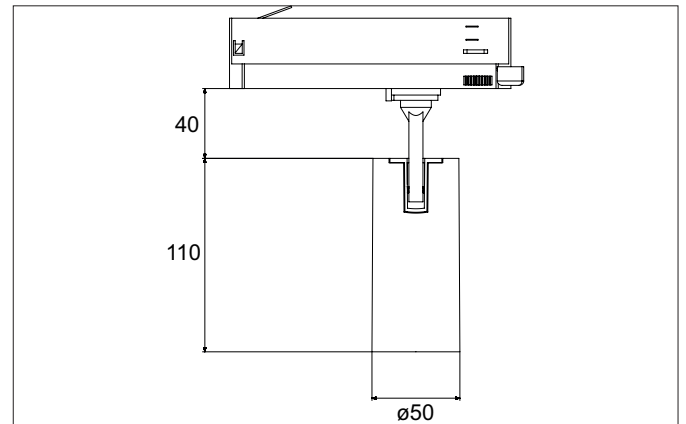

#### Tender

LED track spotlight, on/off switchable, Round. Luminaire diameter 50.0 mm, Weight 0.378 kg, with rotationssymmetrical, deep, wide distributed light intensity. Luminous flux 1.745 lm, Power 1 x 14,5 W, Light colour neutral white, Correlated color temperature (CCT) 4.000 K, Colour rendering index CRI > 90, Rated life time L80/B50 at 25 °C: 50.000 h, Housing material: Aluminium / Glass / Plastic, Colour: Silver structure, Permissible ambient temperature (ta): -20 °C - +25 °C, Protection class (EN 61140): II, Degree of protection (DIN EN 60529): IP20, .With electronic driver, on/off switchable.

Article data	
Article no.	88704164
GTIN	4251433976493
Series name	TRAXX MINI
Short description	LED track spotlight, on/off switchable
Material	Aluminium / Glass / Plastic
Colour	Silver
Type of surface	Structure
Shape	Round
Outer diameter	50 mm
Weight	0.378 kg

**TRAXX MINI LED track spotlight, on/off switchable**

Article no. 88704164

Light.  
For Generations.

Lighting technology	
Colour temperature	4.000 K
Light colour	White
Luminous flux	1,745 lm
System efficiency	120 lm/W
Colour rendering	CRI > 90
Reflector	High-gloss
Beam angle	40°
Light sharing	Symmetric
Adjustable color temperature	No

Packing data	
Gross weight	0.455 kg
Length of packaging	170 mm
Packaging width	170 mm
Packaging height	110 mm
Disposal at end of life	This product must not be disposed of with household waste. You are obliged, to dispose of such electrical waste separately. By disposing of electrical waste and other old or defective electronics separately, you support recycling or other forms of re-use. In that way you help to take care and to avoid that harmful substances get into the environment.