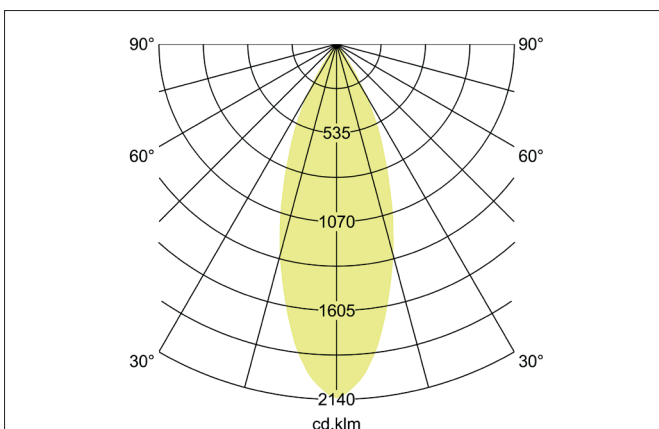

#### Tender

LED track spotlight, on/off switchable, Round. Luminaire diameter 50.0 mm, Weight 0.378 kg, with rotationssymmetrical, deep, wide distributed light intensity. Luminous flux 1.745 lm, Power 1 x 14,5 W, Light colour neutral white, Correlated color temperature (CCT) 4.000 K, Colour rendering index CRI > 90, Rated life time L80/B50 at 25 °C: 50.000 h, Housing material: Aluminium / Glass / Plastic, Colour: Silver structure, Permissible ambient temperature (ta): -20 °C - +25 °C, Protection class (EN 61140): II, Degree of protection (DIN EN 60529): IP20, .With electronic driver, on/off switchable.

Article data	
Article no.	88704164
GTIN	4251433976493
Series name	TRAXX MINI
Short description	LED track spotlight, on/off switchable
Material	Aluminium / Glass / Plastic
Colour	Silver
Type of surface	Structure
Shape	Round
Outer diameter	50 mm
Weight	0.378 kg

**TRAXX MINI LED track spotlight, on/off switchable**

Article no. 88704164

Light.  
For Generations.

Lighting technology	
Colour temperature	4.000 K
Light colour	White
Luminous flux	1,745 lm
System efficiency	120 lm/W
Colour rendering	CRI > 90
Reflector	High-gloss
Beam angle	40°
Light sharing	Symmetric
Adjustable color temperature	No