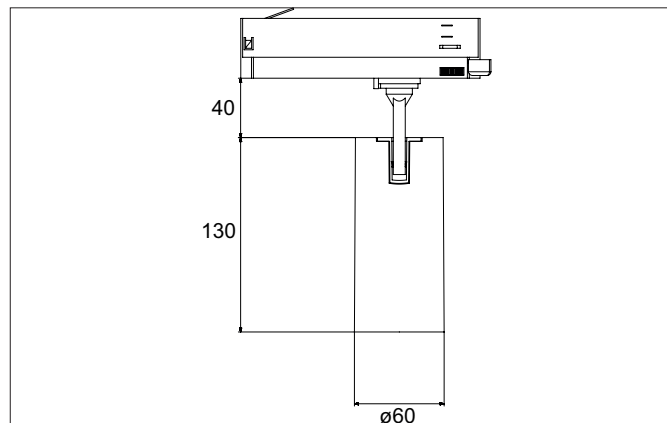

TRAXX MIDI LED track spotlight, on/off switchable

Article no. 88712173

Light.
For Generations.**Tender**

LED track spotlight, on/off switchable, Round. Luminaire diameter 60.0 mm, Weight 0.606 kg, with rotationssymmetrical, deep, wide distributed light intensity. Luminous flux 2.700 lm, Power 1 x 21 W, Light colour warm white, Correlated color temperature (CCT) 3.000 K, Colour rendering index CRI > 90, Rated life time L80/B50 at 25 °C: 50.000 h, Housing material: Aluminium / Glass / Plastic, Colour: White structure, Permissible ambient temperature (ta): -20 °C - +25 °C, Protection class (EN 61140): II, Degree of protection (DIN EN 60529): IP20, .With electronic driver, on/off switchable.

Article data	
Article no.	88712173
GTIN	4251433976882
Series name	TRAXX MIDI
Short description	LED track spotlight, on/off switchable
Material	Aluminium / Glass / Plastic
Colour	White
Type of surface	Structure
Shape	Round
Outer diameter	60 mm
Weight	0.606 kg

Mounting technology	
Mounting method	Surface mounting
Place of installation	Ceiling-mounted
Adjustability	Rotatable and adjustable head
Swivel angle	90°
Rotation angle	350°
Head adjustable angle	90°
Suitable for through-wiring	No

Packing data	
Gross weight	0.669 kg
Length of packaging	175 mm
Packaging width	175 mm
Packaging height	115 mm
Disposal at end of life	This product must not be disposed of with household waste. You are obliged, to dispose of such electrical waste separately. By disposing of electrical waste and other old or defective electronics separately, you support recycling or other forms of re-use. In that way you help to take care and to avoid that harmful substances get into the environment.