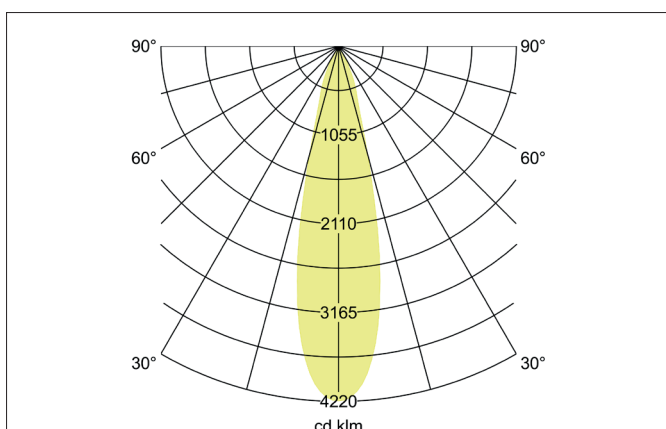

TRAXX MIDI LED track spotlight, on/off switchable

Article no. 88712173

Light.
For Generations.**Tender**

LED track spotlight, on/off switchable, Round. Luminaire diameter 60.0 mm, Weight 0.606 kg, with rotationssymmetrical, deep, wide distributed light intensity. Luminous flux 2.700 lm, Power 1 x 21 W, Light colour warm white, Correlated color temperature (CCT) 3.000 K, Colour rendering index CRI > 90, Rated life time L80/B50 at 25 °C: 50.000 h, Housing material: Aluminium / Glass / Plastic, Colour: White structure, Permissible ambient temperature (ta): -20 °C - +25 °C, Protection class (EN 61140): II, Degree of protection (DIN EN 60529): IP20, .With electronic driver, on/off switchable.

Article data	
Article no.	88712173
GTIN	4251433976882
Series name	TRAXX MIDI
Short description	LED track spotlight, on/off switchable
Material	Aluminium / Glass / Plastic
Colour	White
Type of surface	Structure
Shape	Round
Outer diameter	60 mm
Weight	0.606 kg