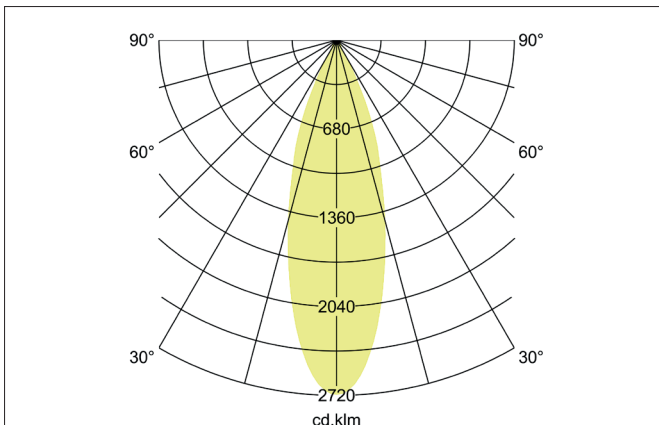

**TRAXX MIDI LED track spotlight, on/off switchable**

Article no. 88713173

Light.  
For Generations.**Tender**

LED track spotlight, on/off switchable, Round. Luminaire diameter 60.0 mm, Weight 0.606 kg, with rotationssymmetrical, deep, wide distributed light intensity. Luminous flux 2.672 lm, Power 1 x 21 W, Light colour warm white, Correlated color temperature (CCT) 3.000 K, Colour rendering index CRI > 90, Rated life time L80/B50 at 25 °C: 50.000 h, Housing material: Aluminium / Glass / Plastic, Colour: White structure, Permissible ambient temperature (ta): -20 °C - +25 °C, Protection class (EN 61140): II, Degree of protection (DIN EN 60529): IP20, .With electronic driver, on/off switchable.

Article data	
Article no.	88713173
GTIN	4251433976998
Series name	TRAXX MIDI
Short description	LED track spotlight, on/off switchable
Material	Aluminium / Glass / Plastic
Colour	White
Type of surface	Structure
Shape	Round
Outer diameter	60 mm
Weight	0.606 kg