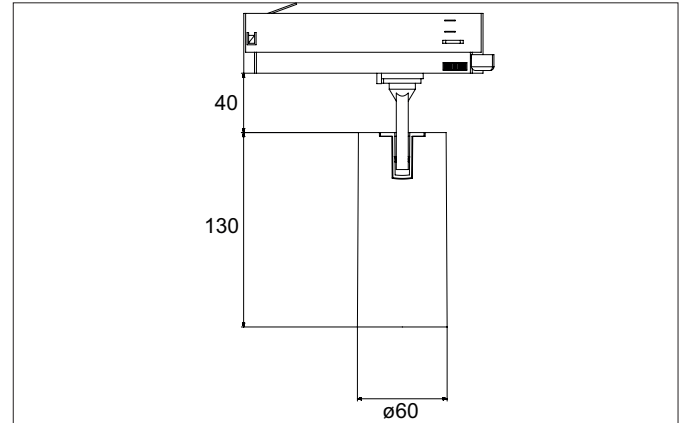

**TRAXX MIDI LED track spotlight, on/off switchable**

Article no. 88713173

Light.  
For Generations.**Tender**

LED track spotlight, on/off switchable, Round. Luminaire diameter 60.0 mm, Weight 0.606 kg, with rotationssymmetrical, deep, wide distributed light intensity. Luminous flux 2.672 lm, Power 1 x 21 W, Light colour warm white, Correlated color temperature (CCT) 3.000 K, Colour rendering index CRI > 90, Rated life time L80/B50 at 25 °C: 50.000 h, Housing material: Aluminium / Glass / Plastic, Colour: White structure, Permissible ambient temperature (ta): -20 °C - +25 °C, Protection class (EN 61140): II, Degree of protection (DIN EN 60529): IP20, .With electronic driver, on/off switchable.

Article data	
Article no.	88713173
GTIN	4251433976998
Series name	TRAXX MIDI
Short description	LED track spotlight, on/off switchable
Material	Aluminium / Glass / Plastic
Colour	White
Type of surface	Structure
Shape	Round
Outer diameter	60 mm
Weight	0.606 kg

Mounting technology	
Mounting method	Surface mounting
Place of installation	Ceiling-mounted
Adjustability	Rotatable and adjustable head
Swivel angle	90°
Rotation angle	350°
Head adjustable angle	90°
Suitable for through-wiring	No

Packing data	
Gross weight	0.669 kg
Length of packaging	175 mm
Packaging width	175 mm
Packaging height	115 mm
Disposal at end of life	This product must not be disposed of with household waste. You are obliged, to dispose of such electrical waste separately. By disposing of electrical waste and other old or defective electronics separately, you support recycling or other forms of re-use. In that way you help to take care and to avoid that harmful substances get into the environment.