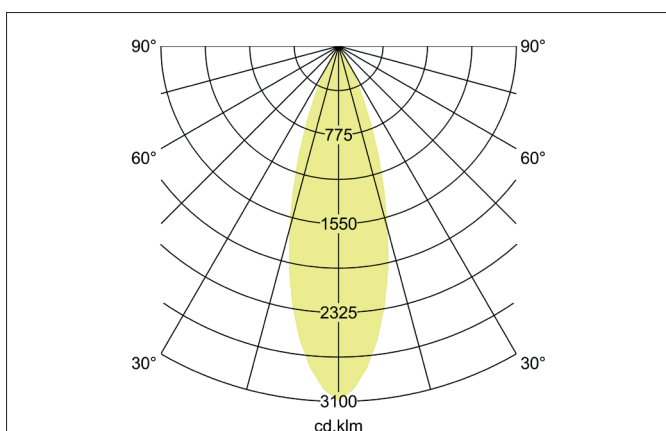

MAXI LED track spotlight

Article no. 88397685

Light.
For Generations.

Tender

LED track spotlight, Round.Luminaire diameter 85.0 mm, Hight 263.0 mm Weight 1.269 kg, with rotattionssymmetrical, deep, wide distributed light intensity.Luminous flux 3.990 lm, Power 1 x 31,5 W, Light colour neutral white, Correlated color temperature (CCT) 3.500 K, Colour rendering index CRI > 90, Housing material: Aluminium, Colour: Silver structure, Permissible ambient temperature (ta): -20 °C - +25 °C, Protection class (EN 61140): I, Degree of protection (DIN EN 60529): IP20, .With electronic driver, on/off switchable.

Article data	
Article no.	88397685
GTIN	4251433947516
Series name	MAXI
Short description	LED track spotlight
Material	Aluminium
Colour	Silver
Type of surface	Structure
Shape	Round
Outer diameter	85 mm
Length	235 mm
Width	85 mm
Hight	263 mm
Scope of delivery	incl. driver, switchable
Weight	1.269 kg

MAXI LED track spotlight

Article no. 88397685

Light.
For Generations.

Lighting technology	
Colour temperature	3.500 K
Light colour	White
Luminous flux	3,990 lm
System efficiency	127 lm/W
Colour rendering	CRI > 90
Reflector	High-gloss
Beam angle	30°
Light sharing	Symmetric
Adjustable color temperature	No