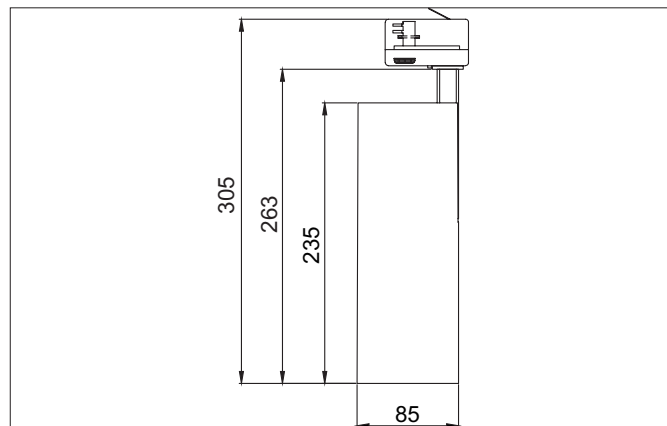

MAXI LED track spotlight

Article no. 88397685

Light.
For Generations.

Tender

LED track spotlight, Round.Luminaire diameter 85.0 mm, Hight 263.0 mm Weight 1.269 kg, with rotattionssymmetrical, deep, wide distributed light intensity.Luminous flux 3.990 lm, Power 1 x 31,5 W, Light colour neutral white, Correlated color temperature (CCT) 3.500 K, Colour rendering index CRI > 90, Housing material: Aluminium, Colour: Silver structure, Permissible ambient temperature (ta): -20 °C - +25 °C, Protection class (EN 61140): I, Degree of protection (DIN EN 60529): IP20, .With electronic driver, on/off switchable.

Article data	
Article no.	88397685
GTIN	4251433947516
Series name	MAXI
Short description	LED track spotlight
Material	Aluminium
Colour	Silver
Type of surface	Structure
Shape	Round
Outer diameter	85 mm
Length	235 mm
Width	85 mm
Hight	263 mm
Scope of delivery	incl. driver, switchable
Weight	1.269 kg

MAXI LED track spotlight

Article no. 88397685

Light.
For Generations.

Lighting technology	
Colour temperature	3.500 K
Light colour	White
Luminous flux	3,990 lm
System efficiency	127 lm/W
Colour rendering	CRI > 90
Reflector	High-gloss
Beam angle	30°
Light sharing	Symmetric
Adjustable color temperature	No

Packing data	
Gross weight	1.395 kg
Length of packaging	300 mm
Packaging width	200 mm
Packaging height	150 mm
Disposal at end of life	This product must not be disposed of with household waste. You are obliged, to dispose of such electrical waste separately. By disposing of electrical waste and other old or defective electronics separately, you support recycling or other forms of re-use. In that way you help to take care and to avoid that harmful substances get into the environment.