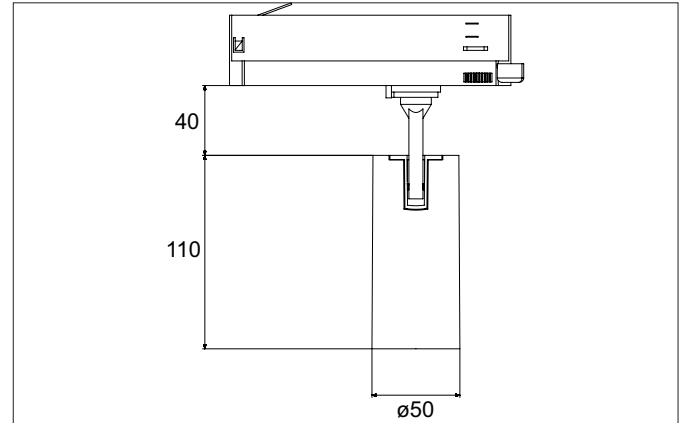

TRAXX MINI LED track spotlight, on/off switchable
 Article no. 88702165

Light.
 For Generations.

Tender
 LED track spotlight, on/off switchable, Round. Luminaire diameter 50.0 mm, Weight 0.378 kg, with rotationssymmetrical, deep, wide distributed light intensity. Luminous flux 1.757 lm, Power 1 x 14,5 W, Light colour neutral white, Correlated color temprature (CCT) 3.500 K, Colour rendering index CRI > 90, Rated life time L80/B50 at 25 °C: 50.000 h, Housing material: Aluminium / Glass / Plastic, Colour: Silver structure, Permissible ambient temperature (ta): -20 °C - +25 °C, Protection class (EN 61140): II, Degree of protection (DIN EN 60529): IP20, .With electronic driver, on/off switchable.

Article data	
Article no.	88702165
GTIN	4251433976158
Series name	TRAXX MINI
Short description	LED track spotlight, on/off switchable
Material	Aluminium / Glass / Plastic
Colour	Silver
Type of surface	Structure
Shape	Round
Outer diameter	50 mm
Weight	0.378 kg

TRAXX MINI LED track spotlight, on/off switchable

Article no. 88702165

Light.
For Generations.

Lighting technology	
Colour temperature	3.500 K
Light colour	White
Luminous flux	1,757 lm
System efficiency	121 lm/W
Colour rendering	CRI > 90
Reflector	High-gloss
Beam angle	20°
Light sharing	Symmetric
Adjustable color temperature	No

Packing data	
Gross weight	0.455 kg
Length of packaging	170 mm
Packaging width	170 mm
Packaging height	110 mm
Disposal at end of life	This product must not be disposed of with household waste. You are obliged, to dispose of such electrical waste separately. By disposing of electrical waste and other old or defective electronics separately, you support recycling or other forms of re-use. In that way you help to take care and to avoid that harmful substances get into the environment.