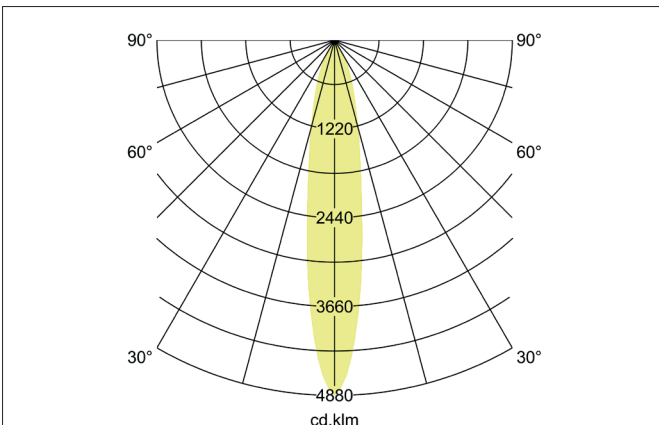

TRAXX MINI LED track spotlight, on/off switchable
 Article no. 88702165

Light.
 For Generations.

Tender
 LED track spotlight, on/off switchable, Round. Luminaire diameter 50.0 mm, Weight 0.378 kg, with rotationssymmetrical, deep, wide distributed light intensity. Luminous flux 1.757 lm, Power 1 x 14,5 W, Light colour neutral white, Correlated color temprature (CCT) 3.500 K, Colour rendering index CRI > 90, Rated life time L80/B50 at 25 °C: 50.000 h, Housing material: Aluminium / Glass / Plastic, Colour: Silver structure, Permissible ambient temperature (ta): -20 °C - +25 °C, Protection class (EN 61140): II, Degree of protection (DIN EN 60529): IP20, .With electronic driver, on/off switchable.

Article data	
Article no.	88702165
GTIN	4251433976158
Series name	TRAXX MINI
Short description	LED track spotlight, on/off switchable
Material	Aluminium / Glass / Plastic
Colour	Silver
Type of surface	Structure
Shape	Round
Outer diameter	50 mm
Weight	0.378 kg

TRAXX MINI LED track spotlight, on/off switchable

Article no. 88702165

Light.
For Generations.

Lighting technology	
Colour temperature	3.500 K
Light colour	White
Luminous flux	1,757 lm
System efficiency	121 lm/W
Colour rendering	CRI > 90
Reflector	High-gloss
Beam angle	20°
Light sharing	Symmetric
Adjustable color temperature	No