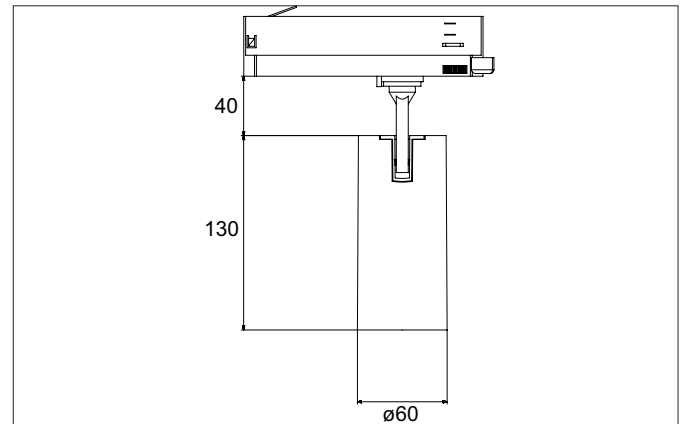

**TRAXX MIDI LED track spotlight, on/off switchable**

Article no. 88712185

Light.  
For Generations.**Tender**

LED track spotlight, on/off switchable, Round. Luminaire diameter 60.0 mm, Weight 0.606 kg, with rotationssymmetrical, deep, wide distributed light intensity. Luminous flux 2.633 lm, Power 1 x 21 W, Light colour neutral white, Correlated color temperature (CCT) 3.500 K, Colour rendering index CRI > 90, Rated life time L80/B50 at 25 °C: 50.000 h, Housing material: Aluminium / Glass / Plastic, Colour: Black structure, Permissible ambient temperature (ta): -20 °C - +25 °C, Protection class (EN 61140): II, Degree of protection (DIN EN 60529): IP20, .With electronic driver, on/off switchable.

Article data	
Article no.	88712185
GTIN	4251433978282
Series name	TRAXX MIDI
Short description	LED track spotlight, on/off switchable
Material	Aluminium / Glass / Plastic
Colour	Black
Type of surface	Structure
Shape	Round
Outer diameter	60 mm
Weight	0.606 kg

Mounting technology	
Mounting method	Surface mounting
Place of installation	Ceiling-mounted
Adjustability	Rotatable and adjustable head
Swivel angle	90°
Rotation angle	350°
Head adjustable angle	90°
Suitable for through-wiring	No

Packing data	
Gross weight	0.669 kg
Length of packaging	175 mm
Packaging width	175 mm
Packaging height	115 mm
Disposal at end of life	This product must not be disposed of with household waste. You are obliged, to dispose of such electrical waste separately. By disposing of electrical waste and other old or defective electronics separately, you support recycling or other forms of re-use. In that way you help to take care and to avoid that harmful substances get into the environment.