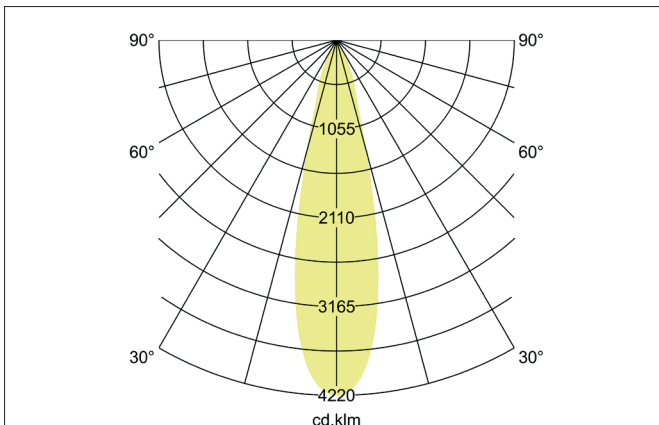

**TRAXX MIDI LED track spotlight, on/off switchable**

Article no. 88712185

Light.  
For Generations.**Tender**

LED track spotlight, on/off switchable, Round. Luminaire diameter 60.0 mm, Weight 0.606 kg, with rotationssymmetrical, deep, wide distributed light intensity. Luminous flux 2.633 lm, Power 1 x 21 W, Light colour neutral white, Correlated color temperature (CCT) 3.500 K, Colour rendering index CRI > 90, Rated life time L80/B50 at 25 °C: 50.000 h, Housing material: Aluminium / Glass / Plastic, Colour: Black structure, Permissible ambient temperature (ta): -20 °C - +25 °C, Protection class (EN 61140): II, Degree of protection (DIN EN 60529): IP20, .With electronic driver, on/off switchable.

Article data	
Article no.	88712185
GTIN	4251433978282
Series name	TRAXX MIDI
Short description	LED track spotlight, on/off switchable
Material	Aluminium / Glass / Plastic
Colour	Black
Type of surface	Structure
Shape	Round
Outer diameter	60 mm
Weight	0.606 kg