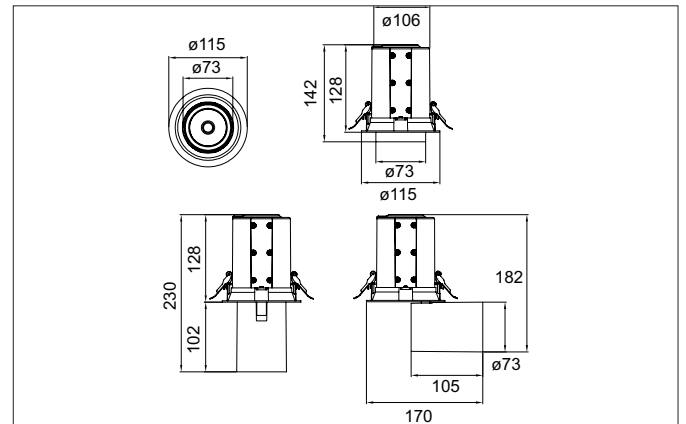

TRAXX MIDI LED recessed spotlight, on/off switchable
Article no. 88752175

Light.
For Generations.

Tender

LED recessed spotlight, on/off switchable, Round. Ceiling cut-out Ø 107 mm, Installation depth 128 mm, Weight 0,910 kg, with rotations-symmetrical, deep, wide distributed light intensity. optimal light distribution due to a glass transparent cover. Luminous flux 2.692 lm, Power 1 x 20 W, Light colour neutral white, Correlated color temperature (CCT) 3.500 K, Colour rendering index CRI > 90, Rated life time L80/B50 at 25 °C: 50.000 h, Housing material: Aluminium / Glass / Plastic, Colour: White structure, Permissible ambient temperature (ta): -20 °C - +25 °C, Protection class (EN 61140): II, Degree of protection (DIN EN 60529): IP20, .With electronic driver, on/off switchable.

Article data	
Article no.	88752175
GTIN	4251433973942
Series name	TRAXX MIDI
Short description	LED recessed spotlight, on/off switchable
Material	Aluminium / Glass / Plastic
Colour	White
Type of surface	Structure
Shape	Round
Built-in diameter	107 mm
Installation depth	128 mm
Weight	0.910 kg

TRAXX MIDI LED recessed spotlight, on/off switchable

Article no. 88752175

Light.
For Generations.

Lighting technology	
Colour temperature	3.500 K
Light colour	White
Light output	Direct
Luminous flux	2,692 lm
System efficiency	135 lm/W
Colour rendering	CRI > 90
Reflector	High-gloss
Beam angle	25°
Light sharing	Symmetric

Packing data	
Gross weight	0.98 kg
Length of packaging	175 mm
Packaging width	175 mm
Packaging height	150 mm
Disposal at end of life	This product must not be disposed of with household waste. You are obliged, to dispose of such electrical waste separately. By disposing of electrical waste and other old or defective electronics separately, you support recycling or other forms of re-use. In that way you help to take care and to avoid that harmful substances get into the environment.