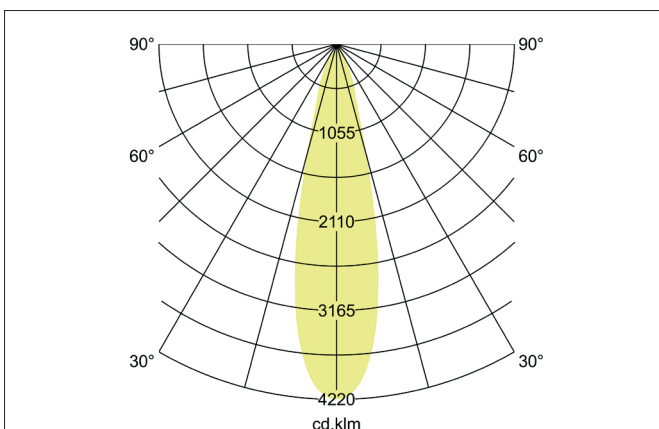

TRAXX MIDI LED recessed spotlight, on/off switchable
Article no. 88752175

Light.
For Generations.

Tender

LED recessed spotlight, on/off switchable, Round. Ceiling cut-out Ø 107 mm, Installation depth 128 mm, Weight 0,910 kg, with rotations-symmetrical, deep, wide distributed light intensity. optimal light distribution due to a glass transparent cover. Luminous flux 2.692 lm, Power 1 x 20 W, Light colour neutral white, Correlated color temperature (CCT) 3.500 K, Colour rendering index CRI > 90, Rated life time L80/B50 at 25 °C: 50.000 h, Housing material: Aluminium / Glass / Plastic, Colour: White structure, Permissible ambient temperature (ta): -20 °C - +25 °C, Protection class (EN 61140): II, Degree of protection (DIN EN 60529): IP20, .With electronic driver, on/off switchable.

Article data	
Article no.	88752175
GTIN	4251433973942
Series name	TRAXX MIDI
Short description	LED recessed spotlight, on/off switchable
Material	Aluminium / Glass / Plastic
Colour	White
Type of surface	Structure
Shape	Round
Built-in diameter	107 mm
Installation depth	128 mm
Weight	0.910 kg