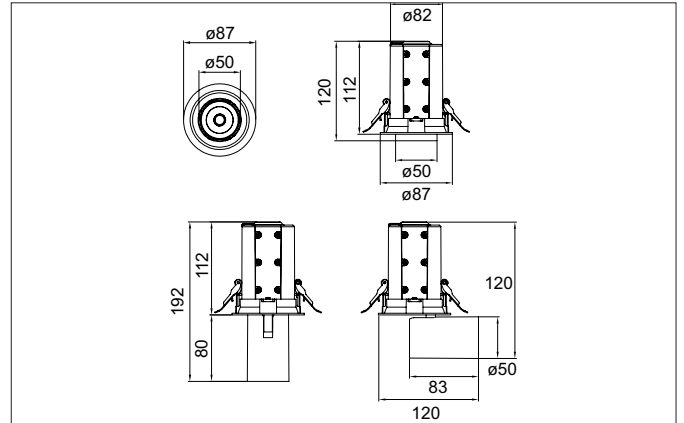

TRAXX MICRO LED recessed spotlight, on/off switchable

Article no. 88736173

Light.
For Generations.

Tender
LED recessed spotlight, on/off switchable, Round. Ceiling cut-out Ø 80 mm, Installation depth 112 mm, Weight 0,525 kg, with rotations-symmetrical, deep, wide distributed light intensity. optimal light distribution due to a glass transparent cover. Luminous flux 1.092 lm, Power 1 x 9 W, Light colour warm white, Correlated color temprature (CCT) 3.000 K, Colour rendering index CRI > 90, Rated life time L80/B50 at 25 °C: 50.000 h, Housing material: Aluminium / Glass / Plastic, Colour: White structure, Permissible ambient temperature (ta): -20 °C - +25 °C, Protection class (EN 61140): II, Degree of protection (DIN EN 60529): IP20, .With electronic driver, on/off switchable.

Article data	
Article no.	88736173
GTIN	4251433973393
Series name	TRAXX MICRO
Short description	LED recessed spotlight, on/off switchable
Material	Aluminium / Glass / Plastic
Colour	White
Type of surface	Structure
Shape	Round
Built-in diameter	80 mm
Installation depth	112 mm
Weight	0.525 kg

TRAXX MICRO LED recessed spotlight, on/off switchable

Article no. 88736173

Light.
For Generations.

Lighting technology	
Colour temperature	3.000 K
Light colour	White
Light output	Direct
Luminous flux	1,092 lm
System efficiency	121 lm/W
Colour rendering	CRI > 90
Reflector	High-gloss
Beam angle	60°
Light sharing	Symmetric

Packing data	
Gross weight	0.587 kg
Length of packaging	170 mm
Packaging width	170 mm
Packaging height	110 mm
Disposal at end of life	This product must not be disposed of with household waste. You are obliged, to dispose of such electrical waste separately. By disposing of electrical waste and other old or defective electronics separately, you support recycling or other forms of re-use. In that way you help to take care and to avoid that harmful substances get into the environment.