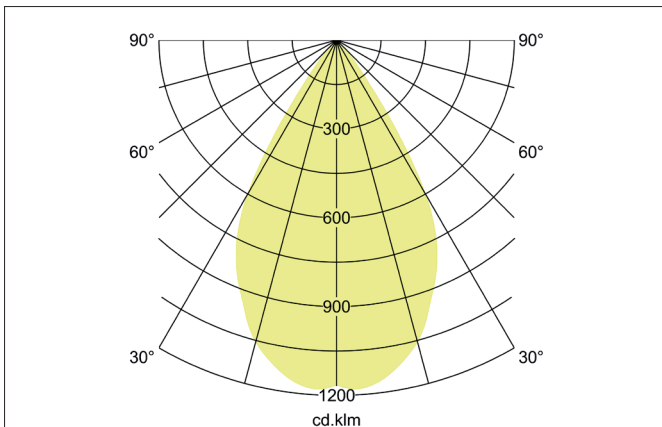

TRAXX MICRO LED recessed spotlight, on/off switchable

Article no. 88736173

Light.
For Generations.

Tender
LED recessed spotlight, on/off switchable, Round. Ceiling cut-out Ø 80 mm, Installation depth 112 mm, Weight 0,525 kg, with rotations-symmetrical, deep, wide distributed light intensity. optimal light distribution due to a glass transparent cover. Luminous flux 1.092 lm, Power 1 x 9 W, Light colour warm white, Correlated color temprature (CCT) 3.000 K, Colour rendering index CRI > 90, Rated life time L80/B50 at 25 °C: 50.000 h, Housing material: Aluminium / Glass / Plastic, Colour: White structure, Permissible ambient temperature (ta): -20 °C - +25 °C, Protection class (EN 61140): II, Degree of protection (DIN EN 60529): IP20, .With electronic driver, on/off switchable.

Article data	
Article no.	88736173
GTIN	4251433973393
Series name	TRAXX MICRO
Short description	LED recessed spotlight, on/off switchable
Material	Aluminium / Glass / Plastic
Colour	White
Type of surface	Structure
Shape	Round
Built-in diameter	80 mm
Installation depth	112 mm
Weight	0.525 kg

TRAXX MICRO LED recessed spotlight, on/off switchable

Article no. 88736173

Light.
For Generations.

Lighting technology	
Colour temperature	3.000 K
Light colour	White
Light output	Direct
Luminous flux	1,092 lm
System efficiency	121 lm/W
Colour rendering	CRI > 90
Reflector	High-gloss
Beam angle	60°
Light sharing	Symmetric