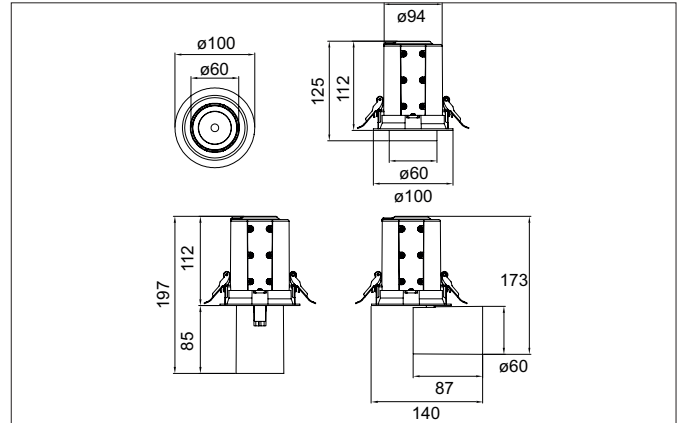

TRAXX MINI LED recessed spotlight, on/off switchable
 Article no. 88746164

Light.
 For Generations.

Tender

LED recessed spotlight, on/off switchable, Round. Ceiling cut-out Ø 92 mm, Installation depth 112 mm, Weight 0,713 kg, with rotations-symmetrical, deep, wide distributed light intensity. optimal light distribution due to a glass transparent cover. Luminous flux 1.813 lm, Power 1 x 15 W, Light colour neutral white, Correlated color temprature (CCT) 4.000 K, Colour rendering index CRI > 90, Rated life time L80/B50 at 25 °C: 50.000 h, Housing material: Aluminium / Glass / Plastic, Colour: Silver structure, Permissible ambient temperature (ta): -20 °C - +25 °C, Protection class (EN 61140): II, Degree of protection (DIN EN 60529): IP20, .With electronic driver, on/off switchable.

Article data	
Article no.	88746164
GTIN	4251433973157
Series name	TRAXX MINI
Short description	LED recessed spotlight, on/off switchable
Material	Aluminium / Glass / Plastic
Colour	Silver
Type of surface	Structure
Shape	Round
Built-in diameter	92 mm
Installation depth	112 mm
Weight	0.713 kg

TRAXX MINI LED recessed spotlight, on/off switchable

Article no. 88746164

Light.
For Generations.

Lighting technology	
Colour temperature	4.000 K
Light colour	White
Light output	Direct
Luminous flux	1,813 lm
System efficiency	121 lm/W
Colour rendering	CRI > 90
Reflector	High-gloss
Beam angle	60°
Light sharing	Symmetric

Packing data	
Gross weight	0.776 kg
Length of packaging	170 mm
Packaging width	170 mm
Packaging height	110 mm
Disposal at end of life	This product must not be disposed of with household waste. You are obliged, to dispose of such electrical waste separately. By disposing of electrical waste and other old or defective electronics separately, you support recycling or other forms of re-use. In that way you help to take care and to avoid that harmful substances get into the environment.