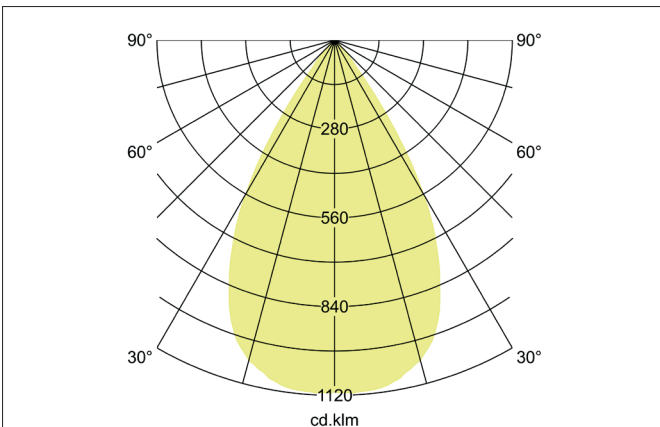

TRAXX MINI LED recessed spotlight, on/off switchable
 Article no. 88746164

Light.
 For Generations.

Tender

LED recessed spotlight, on/off switchable, Round. Ceiling cut-out Ø 92 mm, Installation depth 112 mm, Weight 0,713 kg, with rotations-symmetrical, deep, wide distributed light intensity. optimal light distribution due to a glass transparent cover. Luminous flux 1.813 lm, Power 1 x 15 W, Light colour neutral white, Correlated color temprature (CCT) 4.000 K, Colour rendering index CRI > 90, Rated life time L80/B50 at 25 °C: 50.000 h, Housing material: Aluminium / Glass / Plastic, Colour: Silver structure, Permissible ambient temperature (ta): -20 °C - +25 °C, Protection class (EN 61140): II, Degree of protection (DIN EN 60529): IP20, .With electronic driver, on/off switchable.

Article data	
Article no.	88746164
GTIN	4251433973157
Series name	TRAXX MINI
Short description	LED recessed spotlight, on/off switchable
Material	Aluminium / Glass / Plastic
Colour	Silver
Type of surface	Structure
Shape	Round
Built-in diameter	92 mm
Installation depth	112 mm
Weight	0.713 kg

TRAXX MINI LED recessed spotlight, on/off switchable

Article no. 88746164

Light.
For Generations.

Lighting technology	
Colour temperature	4.000 K
Light colour	White
Light output	Direct
Luminous flux	1,813 lm
System efficiency	121 lm/W
Colour rendering	CRI > 90
Reflector	High-gloss
Beam angle	60°
Light sharing	Symmetric