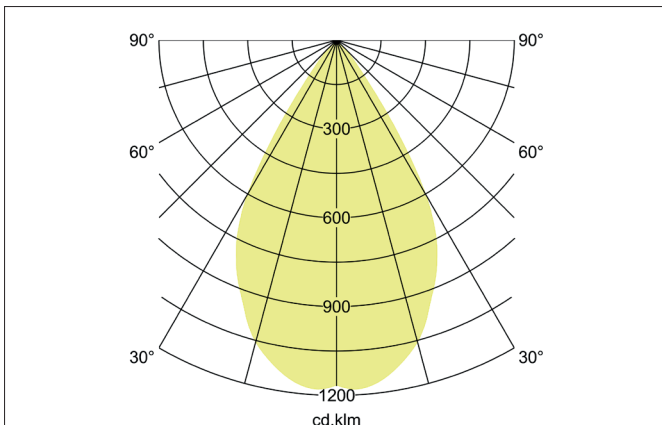

TRAXX MICRO LED recessed spotlight, on/off switchable

Article no. 88736164

Light.
For Generations.

Tender

LED recessed spotlight, on/off switchable, Round. Ceiling cut-out Ø 80 mm, Installation depth 112 mm, Weight 0,525 kg, with rotations-symmetrical, deep, wide distributed light intensity. optimal light distribution due to a glass transparent cover. Luminous flux 1.107 lm, Power 1 x 9 W, Light colour neutral white, Correlated color temperature (CCT) 4.000 K, Colour rendering index CRI > 90, Rated life time L80/ B50 at 25 °C: 50.000 h, Housing material: Aluminium / Glass / Plastic, Colour: Silver structure, Permissible ambient temperature (ta): -20 °C - +25 °C, Protection class (EN 61140): II, Degree of protection (DIN EN 60529): IP20, .With electronic driver, on/off switchable.

Article data	
Article no.	88736164
GTIN	4251433973003
Series name	TRAXX MICRO
Short description	LED recessed spotlight, on/off switchable
Material	Aluminium / Glass / Plastic
Colour	Silver
Type of surface	Structure
Shape	Round
Built-in diameter	80 mm
Installation depth	112 mm
Weight	0.525 kg

TRAXX MICRO LED recessed spotlight, on/off switchable

Article no. 88736164

Light.
For Generations.

Lighting technology	
Colour temperature	4.000 K
Light colour	White
Light output	Direct
Luminous flux	1,107 lm
System efficiency	123 lm/W
Colour rendering	CRI > 90
Reflector	High-gloss
Beam angle	60°
Light sharing	Symmetric