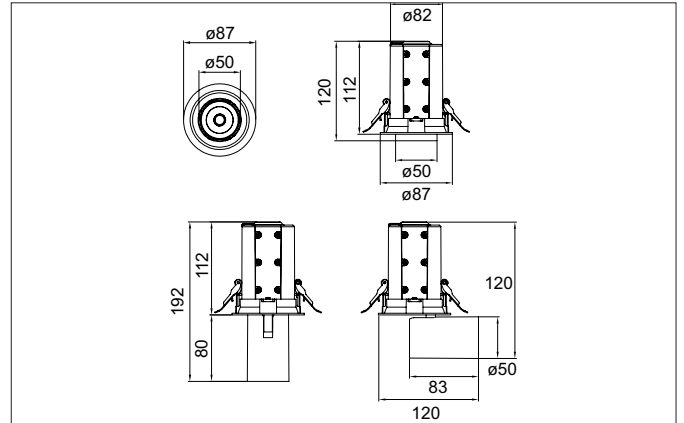

TRAXX MICRO LED recessed spotlight, on/off switchable

Article no. 88736164

Light.
For Generations.

Tender

LED recessed spotlight, on/off switchable, Round. Ceiling cut-out Ø 80 mm, Installation depth 112 mm, Weight 0,525 kg, with rotations-symmetrical, deep, wide distributed light intensity. optimal light distribution due to a glass transparent cover. Luminous flux 1.107 lm, Power 1 x 9 W, Light colour neutral white, Correlated color temperature (CCT) 4.000 K, Colour rendering index CRI > 90, Rated life time L80/ B50 at 25 °C: 50.000 h, Housing material: Aluminium / Glass / Plastic, Colour: Silver structure, Permissible ambient temperature (ta): -20 °C - +25 °C, Protection class (EN 61140): II, Degree of protection (DIN EN 60529): IP20, .With electronic driver, on/off switchable.

Article data	
Article no.	88736164
GTIN	4251433973003
Series name	TRAXX MICRO
Short description	LED recessed spotlight, on/off switchable
Material	Aluminium / Glass / Plastic
Colour	Silver
Type of surface	Structure
Shape	Round
Built-in diameter	80 mm
Installation depth	112 mm
Weight	0.525 kg

TRAXX MICRO LED recessed spotlight, on/off switchable

Article no. 88736164

Light.
For Generations.

Lighting technology	
Colour temperature	4.000 K
Light colour	White
Light output	Direct
Luminous flux	1,107 lm
System efficiency	123 lm/W
Colour rendering	CRI > 90
Reflector	High-gloss
Beam angle	60°
Light sharing	Symmetric

Packing data	
Gross weight	0.587 kg
Length of packaging	170 mm
Packaging width	170 mm
Packaging height	110 mm
Disposal at end of life	This product must not be disposed of with household waste. You are obliged, to dispose of such electrical waste separately. By disposing of electrical waste and other old or defective electronics separately, you support recycling or other forms of re-use. In that way you help to take care and to avoid that harmful substances get into the environment.