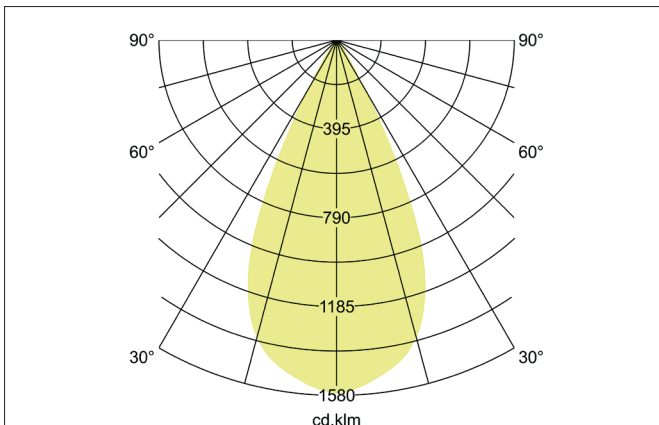

TRAXX MIDI LED recessed spotlight, on/off switchable

Article no. 88755174

Light.
For Generations.**Tender**

LED recessed spotlight, on/off switchable, Round. Ceiling cut-out Ø 107 mm, Installation depth 128 mm, Weight 0,910 kg, with rotations-symmetrical, deep, wide distributed light intensity. optimal light distribution due to a glass transparent cover. Luminous flux 2.708 lm, Power 1 x 20 W, Light colour neutral white, Correlated color temperature (CCT) 4.000 K, Colour rendering index CRI > 90, Rated life time L80/B50 at 25 °C: 50.000 h, Housing material: Aluminium / Glass / Plastic, Colour: White structure, Permissible ambient temperature (ta): -20 °C - +25 °C, Protection class (EN 61140): II, Degree of protection (DIN EN 60529): IP20, .With electronic driver, on/off switchable.