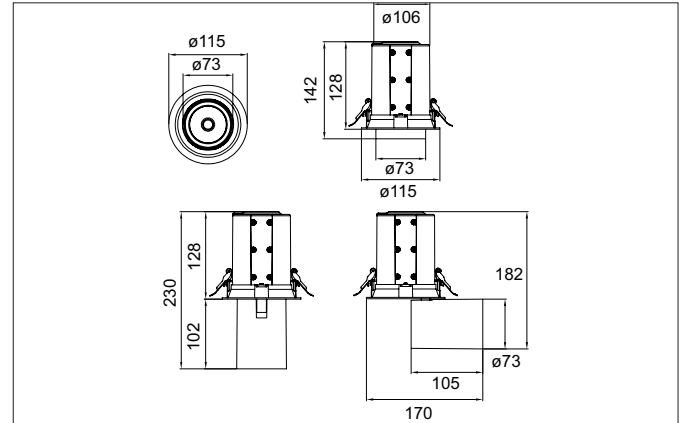

TRAXX MIDI LED recessed spotlight, on/off switchable

Article no. 88755174

Light.
For Generations.**Tender**

LED recessed spotlight, on/off switchable, Round. Ceiling cut-out Ø 107 mm, Installation depth 128 mm, Weight 0,910 kg, with rotations-symmetrical, deep, wide distributed light intensity. optimal light distribution due to a glass transparent cover. Luminous flux 2.708 lm, Power 1 x 20 W, Light colour neutral white, Correlated color temperature (CCT) 4.000 K, Colour rendering index CRI > 90, Rated life time L80/B50 at 25 °C: 50.000 h, Housing material: Aluminium / Glass / Plastic, Colour: White structure, Permissible ambient temperature (ta): -20 °C - +25 °C, Protection class (EN 61140): II, Degree of protection (DIN EN 60529): IP20, .With electronic driver, on/off switchable.

Article data	
Article no.	88755174
GTIN	4251433974383
Series name	TRAXX MIDI
Short description	LED recessed spotlight, on/off switchable
Material	Aluminium / Glass / Plastic
Colour	White
Type of surface	Structure
Shape	Round
Built-in diameter	107 mm
Installation depth	128 mm
Weight	0.910 kg

TRAXX MIDI LED recessed spotlight, on/off switchable

Article no. 88755174

Light.
For Generations.

Lighting technology	
Colour temperature	4.000 K
Light colour	White
Light output	Direct
Luminous flux	2,708 lm
System efficiency	135 lm/W
Colour rendering	CRI > 90
Reflector	High-gloss
Beam angle	50°
Light sharing	Symmetric

Packing data	
Gross weight	0.98 kg
Length of packaging	175 mm
Packaging width	175 mm
Packaging height	150 mm
Disposal at end of life	This product must not be disposed of with household waste. You are obliged, to dispose of such electrical waste separately. By disposing of electrical waste and other old or defective electronics separately, you support recycling or other forms of re-use. In that way you help to take care and to avoid that harmful substances get into the environment.