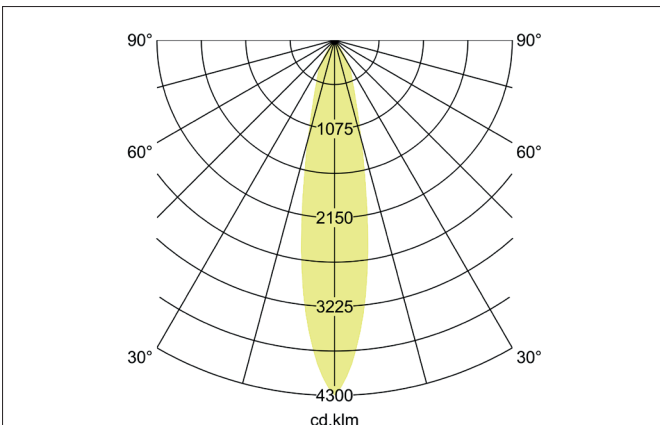

TRAXX MAXI LED recessed spotlight, on/off switchable
 Article no. 88762173

Light.
 For Generations.

Tender

LED recessed spotlight, on/off switchable, Round. Ceiling cut-out Ø 120 mm, Installation depth 130 mm, Weight 1,220 kg, with rotations-symmetrical, deep, wide distributed light intensity. optimal light distribution due to a glass transparent cover. Luminous flux 3.555 lm, Power 1 x 27 W, Light colour warm white, Correlated color temperature (CCT) 3.000 K, Colour rendering index CRI > 90, Rated life time L80/B50 at 25 °C: 50.000 h, Housing material: Aluminium / Glass / Plastic, Colour: White structure, Permissible ambient temperature (ta): -20 °C - +25 °C, Protection class (EN 61140): II, Degree of protection (DIN EN 60529): IP20, .With electronic driver, on/off switchable.

Article data	
Article no.	88762173
GTIN	4251433973577
Series name	TRAXX MAXI
Short description	LED recessed spotlight, on/off switchable
Material	Aluminium / Glass / Plastic
Colour	White
Type of surface	Structure
Shape	Round
Built-in diameter	120 mm
Installation depth	130 mm
Weight	1.220 kg

TRAXX MAXI LED recessed spotlight, on/off switchable

Article no. 88762173

Light.
For Generations.

Lighting technology	
Colour temperature	3.000 K
Light colour	White
Light output	Direct
Luminous flux	3,555 lm
System efficiency	132 lm/W
Colour rendering	CRI > 90
Reflector	High-gloss
Beam angle	20°
Light sharing	Symmetric