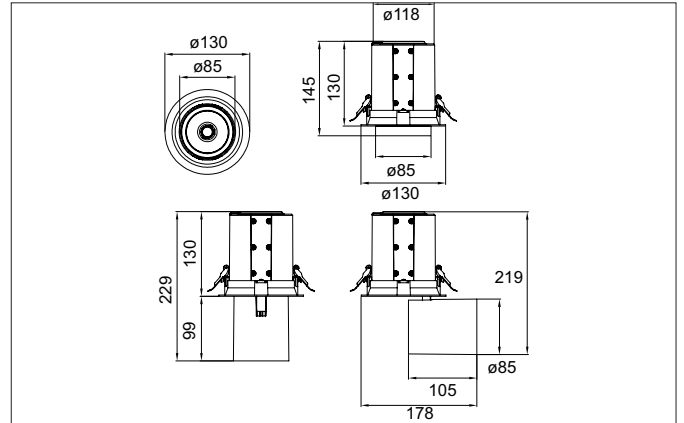

TRAXX MAXI LED recessed spotlight, on/off switchable
 Article no. 88762173

Light.
 For Generations.

Tender

LED recessed spotlight, on/off switchable, Round. Ceiling cut-out Ø 120 mm, Installation depth 130 mm, Weight 1,220 kg, with rotations-symmetrical, deep, wide distributed light intensity. optimal light distribution due to a glass transparent cover. Luminous flux 3.555 lm, Power 1 x 27 W, Light colour warm white, Correlated color temperature (CCT) 3.000 K, Colour rendering index CRI > 90, Rated life time L80/B50 at 25 °C: 50.000 h, Housing material: Aluminium / Glass / Plastic, Colour: White structure, Permissible ambient temperature (ta): -20 °C - +25 °C, Protection class (EN 61140): II, Degree of protection (DIN EN 60529): IP20, .With electronic driver, on/off switchable.

Article data	
Article no.	88762173
GTIN	4251433973577
Series name	TRAXX MAXI
Short description	LED recessed spotlight, on/off switchable
Material	Aluminium / Glass / Plastic
Colour	White
Type of surface	Structure
Shape	Round
Built-in diameter	120 mm
Installation depth	130 mm
Weight	1.220 kg

TRAXX MAXI LED recessed spotlight, on/off switchable

Article no. 88762173

Light.
For Generations.

Lighting technology	
Colour temperature	3.000 K
Light colour	White
Light output	Direct
Luminous flux	3,555 lm
System efficiency	132 lm/W
Colour rendering	CRI > 90
Reflector	High-gloss
Beam angle	20°
Light sharing	Symmetric

Packing data	
Gross weight	1.338 kg
Length of packaging	175 mm
Packaging width	175 mm
Packaging height	150 mm
Disposal at end of life	This product must not be disposed of with household waste. You are obliged, to dispose of such electrical waste separately. By disposing of electrical waste and other old or defective electronics separately, you support recycling or other forms of re-use. In that way you help to take care and to avoid that harmful substances get into the environment.