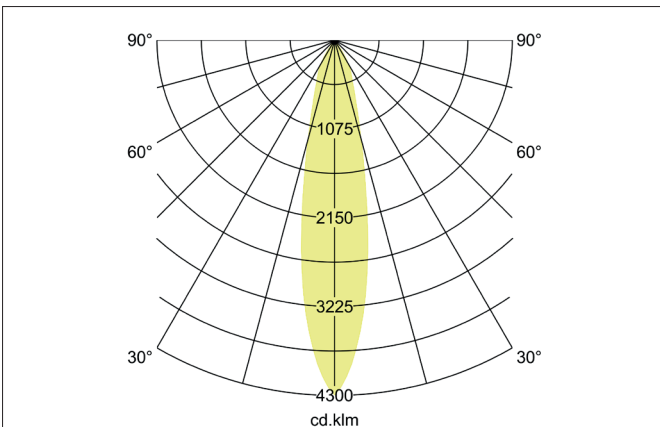

TRAXX MAXI LED recessed spotlight, on/off switchable
 Article no. 88762175

Light.
 For Generations.

Tender

LED recessed spotlight, on/off switchable, Round. Ceiling cut-out Ø 120 mm, Installation depth 130 mm, Weight 1,220 kg, with rotations-symmetrical, deep, wide distributed light intensity. optimal light distribution due to a glass transparent cover. Luminous flux 3.529 lm, Power 1 x 27 W, Light colour neutral white, Correlated color temprature (CCT) 3.500 K, Colour rendering index CRI > 90, Rated life time L80/ B50 at 25 °C: 50.000 h, Housing material: Aluminium / Glass / Plastic, Colour: White structure, Permissible ambient temperature (ta): -20 °C - +25 °C, Protection class (EN 61140): II, Degree of protection (DIN EN 60529): IP20, .With electronic driver, on/off switchable.

Article data	
Article no.	88762175
GTIN	4251433973966
Series name	TRAXX MAXI
Short description	LED recessed spotlight, on/off switchable
Material	Aluminium / Glass / Plastic
Colour	White
Type of surface	Structure
Shape	Round
Built-in diameter	120 mm
Installation depth	130 mm
Weight	1.220 kg