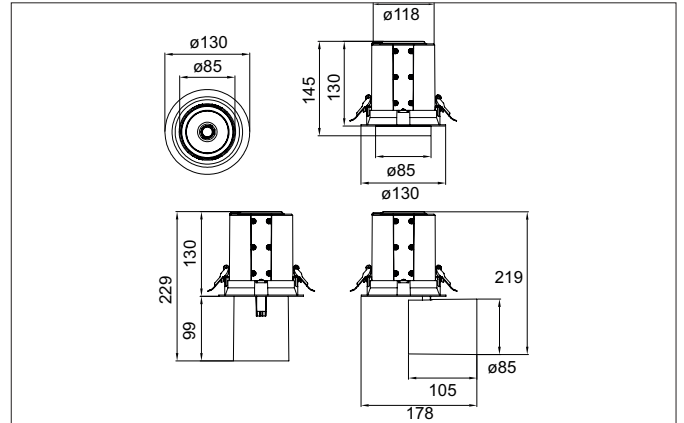

TRAXX MAXI LED recessed spotlight, on/off switchable
 Article no. 88762175

Light.
 For Generations.

Tender

LED recessed spotlight, on/off switchable, Round. Ceiling cut-out Ø 120 mm, Installation depth 130 mm, Weight 1,220 kg, with rotations-symmetrical, deep, wide distributed light intensity. optimal light distribution due to a glass transparent cover. Luminous flux 3.529 lm, Power 1 x 27 W, Light colour neutral white, Correlated color temprature (CCT) 3.500 K, Colour rendering index CRI > 90, Rated life time L80/ B50 at 25 °C: 50.000 h, Housing material: Aluminium / Glass / Plastic, Colour: White structure, Permissible ambient temperature (ta): -20 °C - +25 °C, Protection class (EN 61140): II, Degree of protection (DIN EN 60529): IP20, .With electronic driver, on/off switchable.

Article data	
Article no.	88762175
GTIN	4251433973966
Series name	TRAXX MAXI
Short description	LED recessed spotlight, on/off switchable
Material	Aluminium / Glass / Plastic
Colour	White
Type of surface	Structure
Shape	Round
Built-in diameter	120 mm
Installation depth	130 mm
Weight	1.220 kg

TRAXX MAXI LED recessed spotlight, on/off switchable

Article no. 88762175

Light.
For Generations.

Lighting technology	
Colour temperature	3.500 K
Light colour	White
Light output	Direct
Luminous flux	3,529 lm
System efficiency	131 lm/W
Colour rendering	CRI > 90
Reflector	High-gloss
Beam angle	20°
Light sharing	Symmetric

Packing data	
Gross weight	1.338 kg
Length of packaging	175 mm
Packaging width	175 mm
Packaging height	150 mm
Disposal at end of life	This product must not be disposed of with household waste. You are obliged, to dispose of such electrical waste separately. By disposing of electrical waste and other old or defective electronics separately, you support recycling or other forms of re-use. In that way you help to take care and to avoid that harmful substances get into the environment.